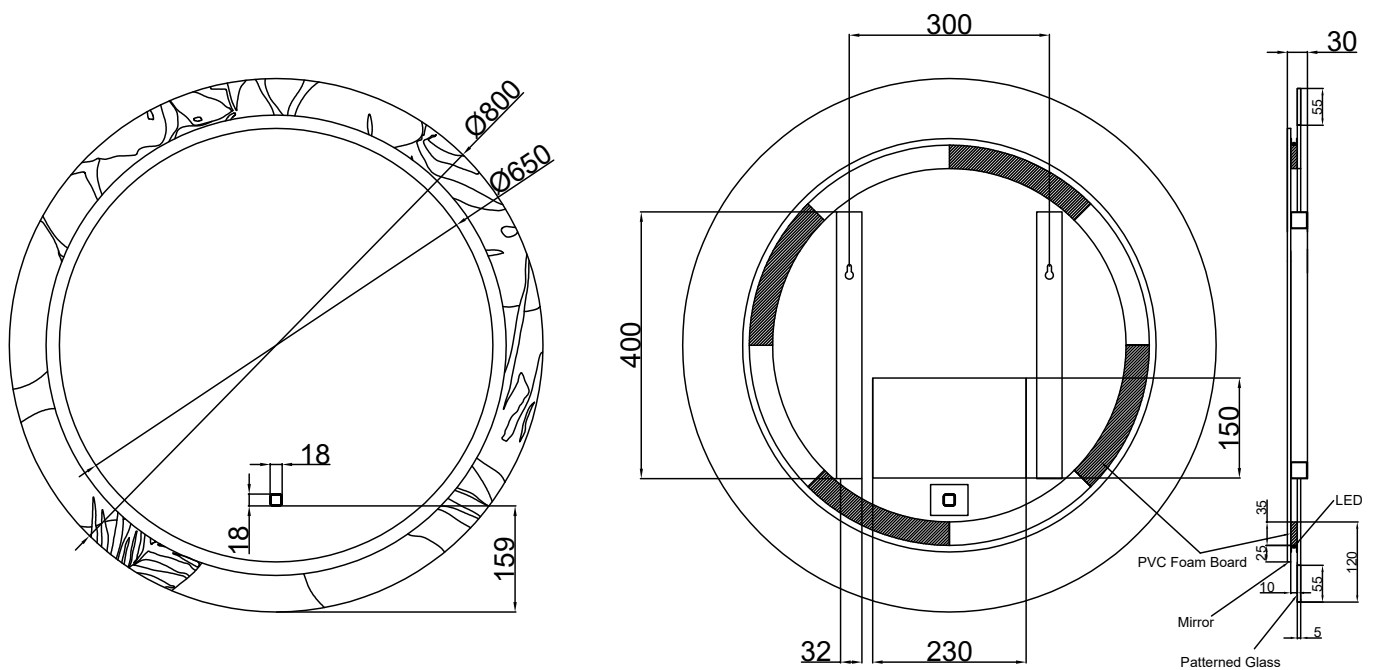

Range: Mirrors

Type: Leaf

Code: MI295

Version/Date: v1 06/26

Guarantee/Aftercare: During installation extra care must be taken to avoid damaging the fittings. We provide a guarantee against faulty manufacture or materials (excluding serviceable parts), providing they have been installed, cared for and used in accordance with our instructions and good plumbing practice.