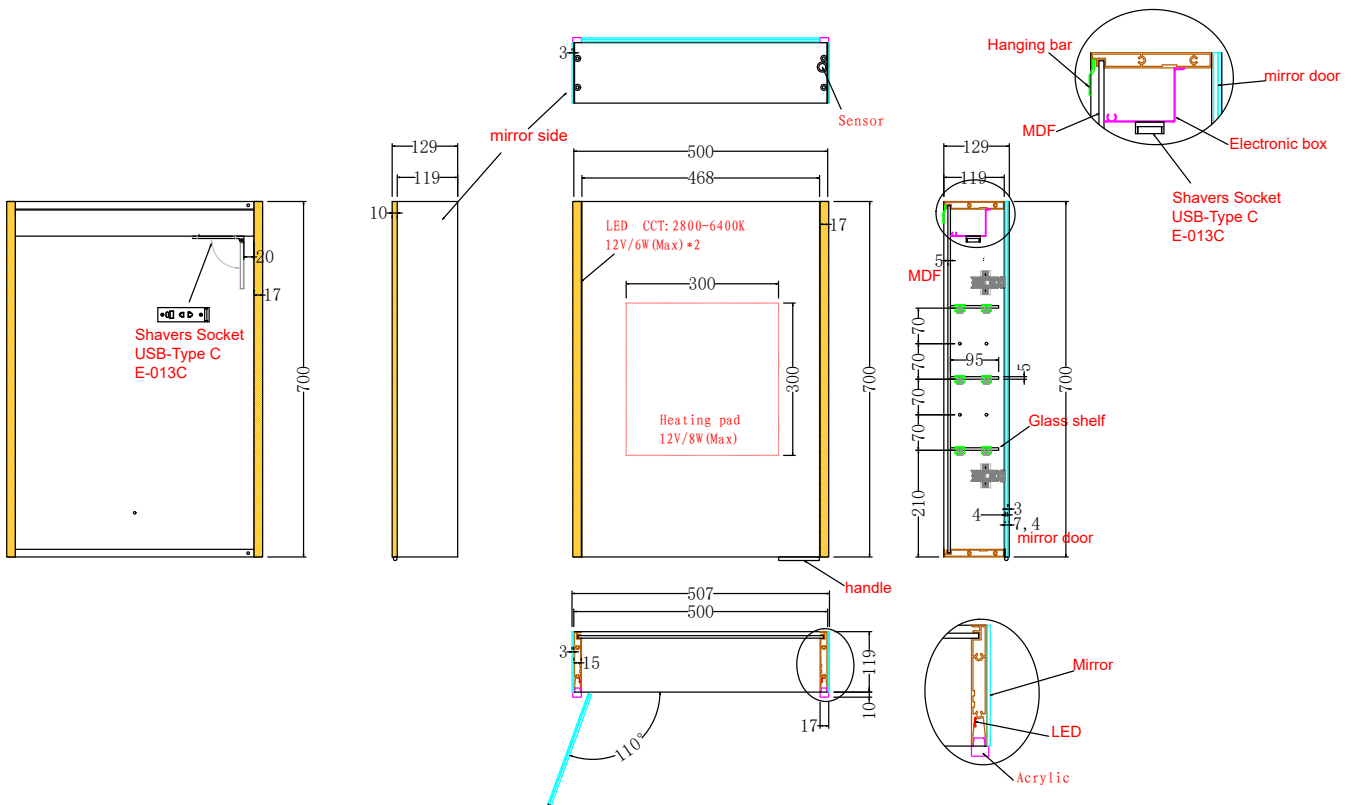

Range: Mirrors  
Type: Chio Cabinet  
Code: MI290 MI291 MI292  
Version/Date: v1 06/26

MI290 shown

**Guarantee/Aftercare:** During installation extra care must be taken to avoid damaging the fittings. We provide a guarantee against faulty manufacture or materials (excluding serviceable parts), providing they have been installed, cared for and used in accordance with our instructions and good plumbing practice.