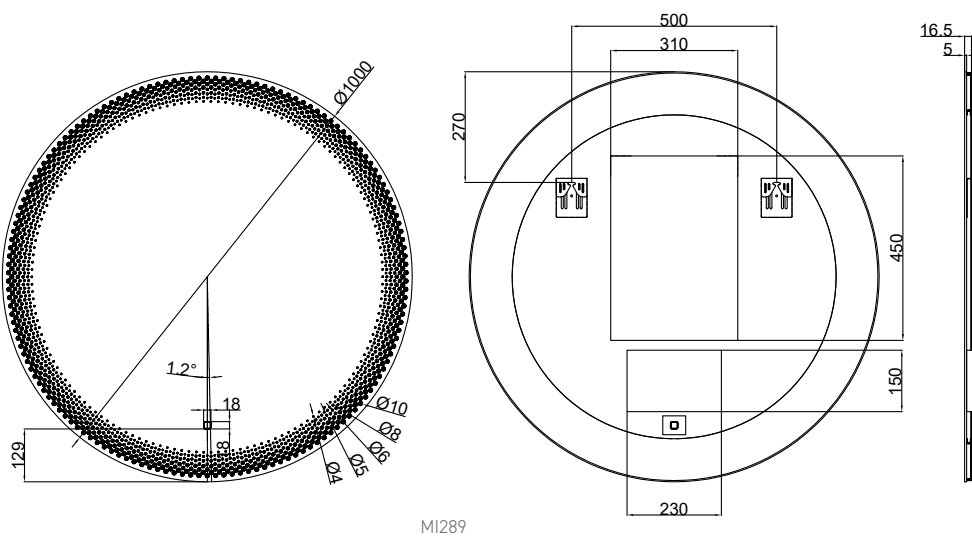

Range: Mirrors

Type: Infinity

Code: MI287 MI288 MI289

Version/Date: v1 06/26

MI287

MI288

MI289

Guarantee/Aftercare: During installation extra care must be taken to avoid damaging the fittings. We provide a guarantee against faulty manufacture or materials (excluding serviceable parts), providing they have been installed, cared for and used in accordance with our instructions and good plumbing practice.