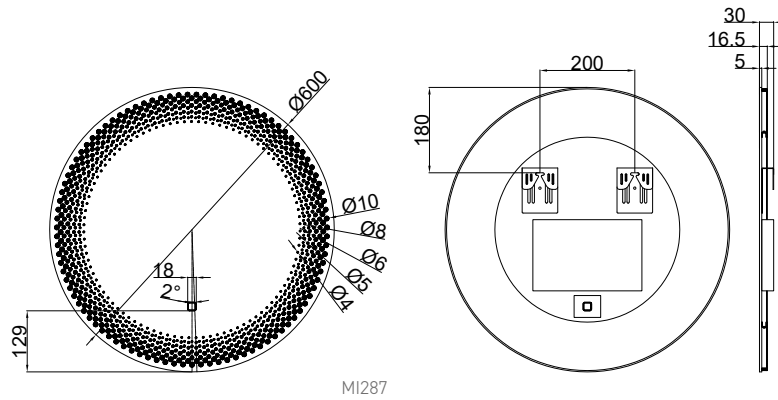

Range: Mirrors

Type: Infinity

Code: MI287 MI288 MI289

Version/Date: v1 06/26

MI287

MI288

MI289

Guarantee/Aftercare: During installation extra care must be taken to avoid damaging the fittings. We provide a guarantee against faulty manufacture or materials (excluding serviceable parts), providing they have been installed, cared for and used in accordance with our instructions and good plumbing practice.