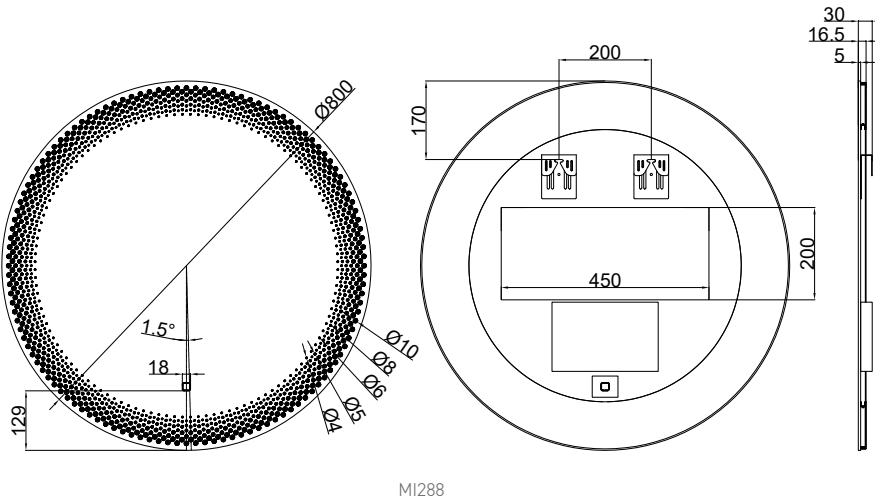

Range: Mirrors

Type: Infinity

Code: MI287 MI288 MI289

Version/Date: v1 06/26

MI287

MI288

MI289

Guarantee/Aftercare: During installation extra care must be taken to avoid damaging the fittings. We provide a guarantee against faulty manufacture or materials (excluding serviceable parts), providing they have been installed, cared for and used in accordance with our instructions and good plumbing practice.