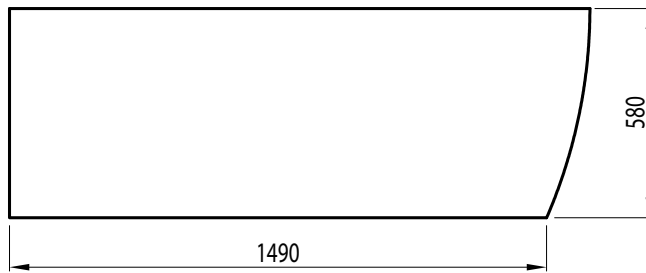

Range: Freestanding Baths
 Type: Livello
 Code: RT029 RT030
 Version/Date: v2 06/26

RT029 LH Shown.
RT030 is reflected.

Information:
Capacity: 260 Litres

Guarantee/Aftercare: During installation extra care must be taken to avoid damaging the fittings. We provide a guarantee against faulty manufacture or materials (excluding serviceable parts), providing they have been installed, cared for and used in accordance with our instructions and good plumbing practice. All products installed in a commercial environment carry a 12 month guarantee. We cannot be held responsible for the use of incorrect dimensions shown for first fix without the actual products on site.
 In line with the CE standards for this type of product, there may be a manufacturers tolerance of approximately +/- 2% on the overall dimensions and finish on these products. As per our terms and conditions of guarantee, we cannot be held responsible for the use of dimensions shown for first fix without the actual products on site. All dimensions stated are nominal and are subject to manufacturing tolerances.