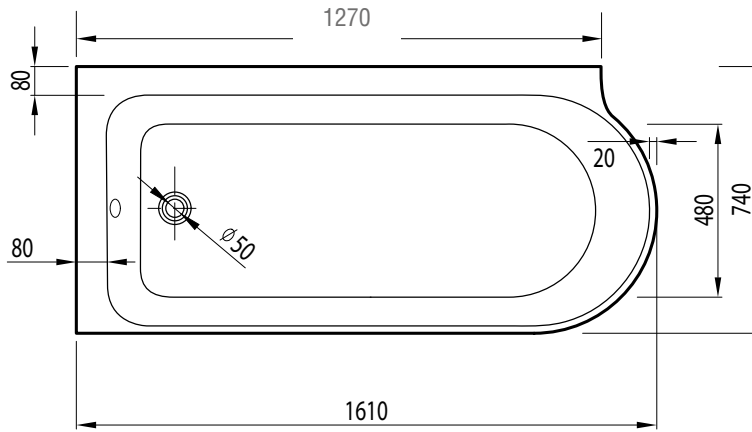

Range: Freestanding Baths
 Type: Livello
 Code: RT029 RT030
 Version/Date: v2 06/26

RT029 LH Shown.
RT030 is reflected.

Information:
Capacity: 260 Litres

Guarantee/Aftercare: During installation extra care must be taken to avoid damaging the fittings. We provide a guarantee against faulty manufacture or materials (excluding serviceable parts), providing they have been installed, cared for and used in accordance with our instructions and good plumbing practice. All products installed in a commercial environment carry a 12 month guarantee. We cannot be held responsible for the use of incorrect dimensions shown for first fix without the actual products on site.
 In line with the CE standards for this type of product, there may be a manufacturers tolerance of approximately +/- 2% on the overall dimensions and finish on these products. As per our terms and conditions of guarantee, we cannot be held responsible for the use of dimensions shown for first fix without the actual products on site. All dimensions stated are nominal and are subject to manufacturing tolerances.