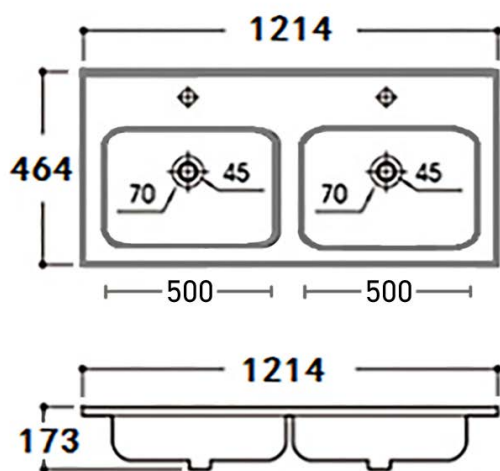

Range: I-Zone Furniture

Type: Ceramic Double Basin

Code: VB114

Version/Date: v2 06/26

Unit: mm

length: +/- 5mm

width: +/- 5mm

Height: +/- 3mm