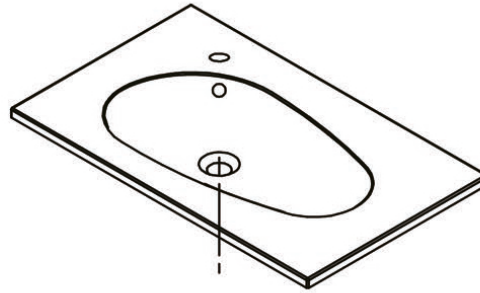

Range: Spectrum Furniture

Type: 80 Basin

Code: VB561 VB556 VB566

Version/Date: v1 01/24

-  Chrome Overflow Ring
-  Matt Black Overflow Ring
-  Brushed Brass Overflow Ring
-  Brushed Bronze Overflow Ring

Basin Colours: