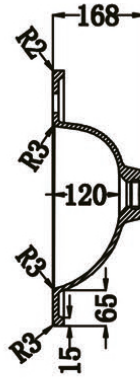

Range: Spectrum Furniture

Type: 80 Basin

Code: VB561 VB556 VB566

Version/Date: v1 01/24

-  Chrome Overflow Ring
-  Matt Black Overflow Ring
-  Brushed Brass Overflow Ring
-  Brushed Bronze Overflow Ring

Basin Colours: