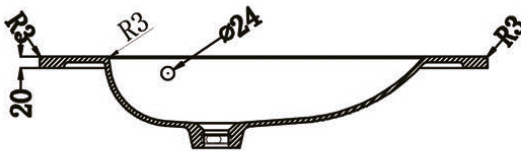

Range: Spectrum Furniture

Type: 80 Basin

Code: VB561 VB556 VB566

Version/Date: v1 01/24

-  Chrome Overflow Ring
-  Matt Black Overflow Ring
-  Brushed Brass Overflow Ring
-  Brushed Bronze Overflow Ring

Basin Colours: