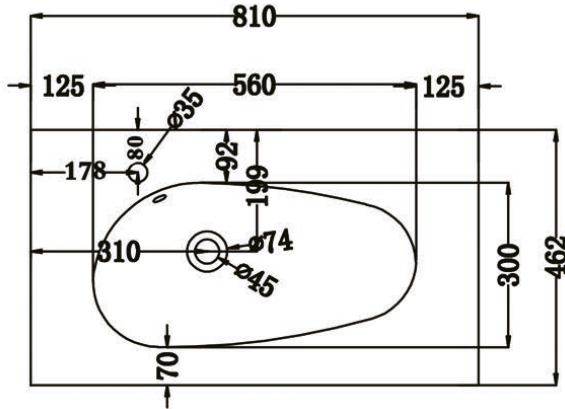

Range: Spectrum Furniture

Type: 80 Basin

Code: VB561 VB556 VB566

Version/Date: v1 01/24

-  Chrome Overflow Ring
-  Matt Black Overflow Ring
-  Brushed Brass Overflow Ring
-  Brushed Bronze Overflow Ring

Basin Colours: