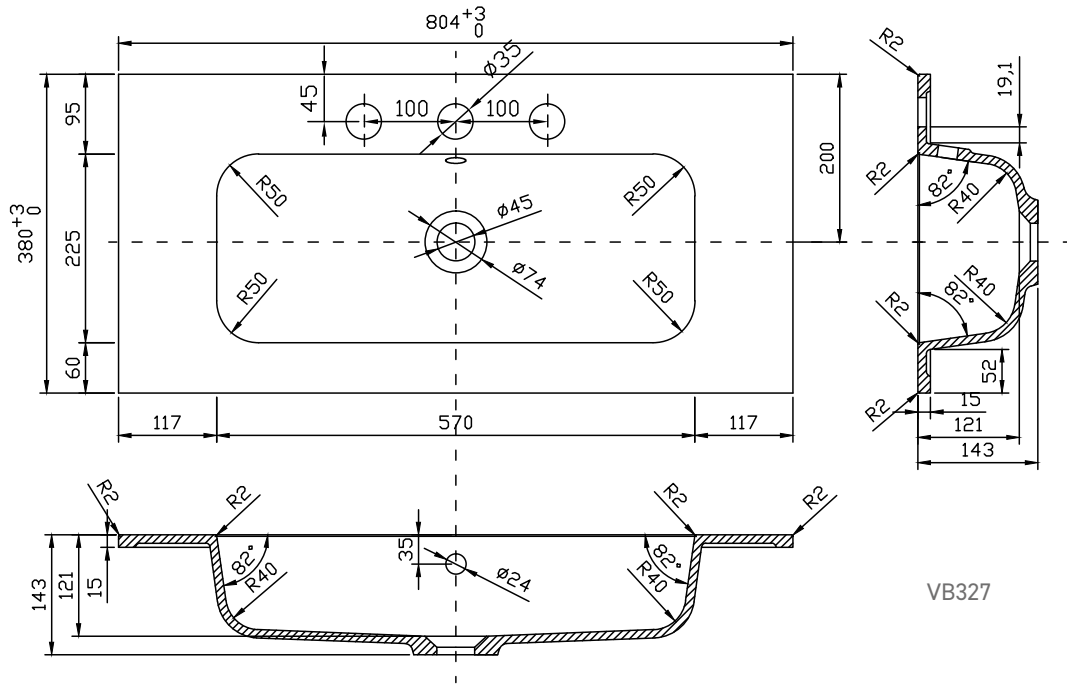

Range: Furniture

Type: Lune 3 Hole Basin

Code: VB325 VB326 VB327 VB329

Version/Date: v1 01/24

Guarantee/Aftercare: During installation extra care must be taken to avoid damaging the fittings. We provide a guarantee against faulty manufacture or materials (excluding serviceable parts), providing they have been installed, cared for and used in accordance with our instructions and good plumbing practice.

Information:

Phoenix Whirlpools Ltd. Unit 8, Leeds 27 Industrial Estate, Bruntcliffe Ave. Morley, Leeds LS27 0LL

Tel: 0113 201 2260 Email: sales@phoenix-uk.com Web: www.phoenix-uk.com