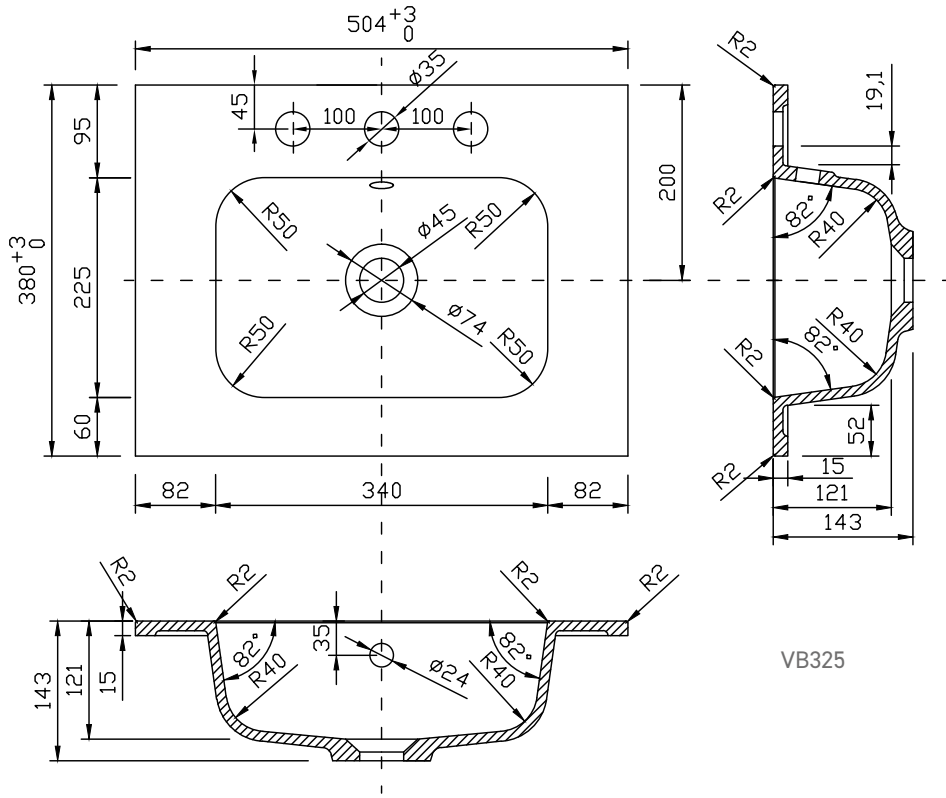

Range: Furniture
 Type: Lune 3 Hole Basin
 Code: VB325 VB326 VB327 VB329
 Version/Date: v1 01/24

VB325

VB326

Guarantee/Aftercare: During installation extra care must be taken to avoid damaging the fittings. We provide a guarantee against faulty manufacture or materials (excluding serviceable parts), providing they have been installed, cared for and used in accordance with our instructions and good plumbing practice.

Information:

Phoenix Whirlpools Ltd. Unit 8, Leeds 27 Industrial Estate, Bruntcliffe Ave. Morley, Leeds LS27 0LL
 Tel: 0113 201 2260 Email: sales@phoenix-uk.com Web: www.phoenix-uk.com

Range: Furniture

Type: Lune 3 Hole Basin