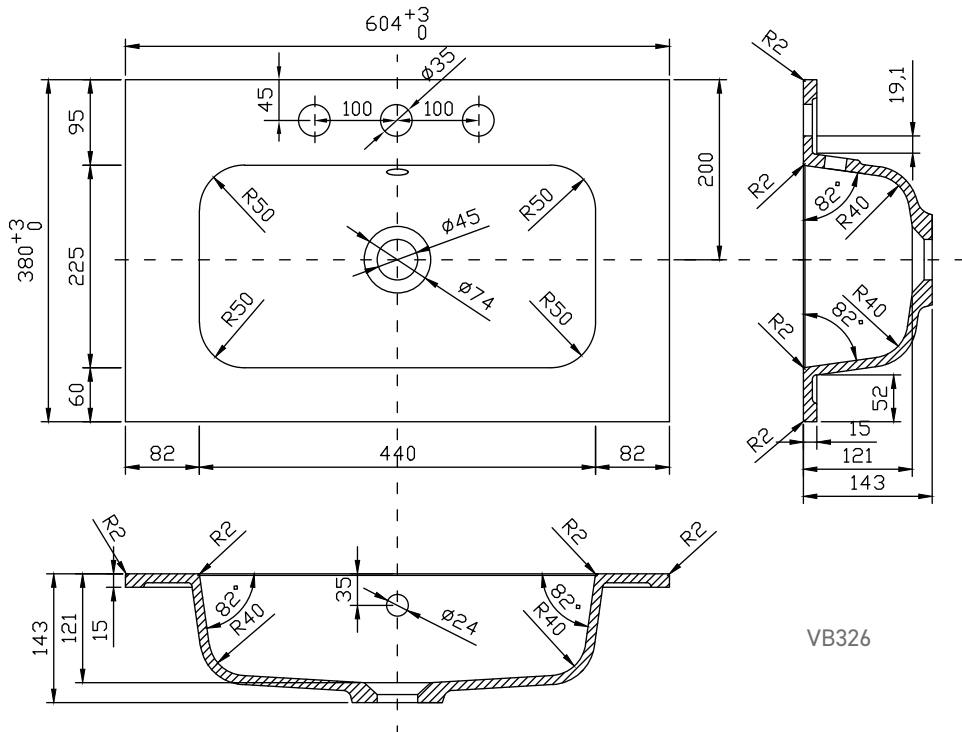

Range: Furniture
 Type: Lune 3 Hole Basin
 Code: VB325 VB326 VB327 VB329
 Version/Date: v1 01/24

VB325

VB326

Guarantee/Aftercare: During installation extra care must be taken to avoid damaging the fittings. We provide a guarantee against faulty manufacture or materials (excluding serviceable parts), providing they have been installed, cared for and used in accordance with our instructions and good plumbing practice.

Information:

Phoenix Whirlpools Ltd. Unit 8, Leeds 27 Industrial Estate, Bruntcliffe Ave. Morley, Leeds LS27 0LL
 Tel: 0113 201 2260 Email: sales@phoenix-uk.com Web: www.phoenix-uk.com

Range: Furniture

Type: Lune 3 Hole Basin