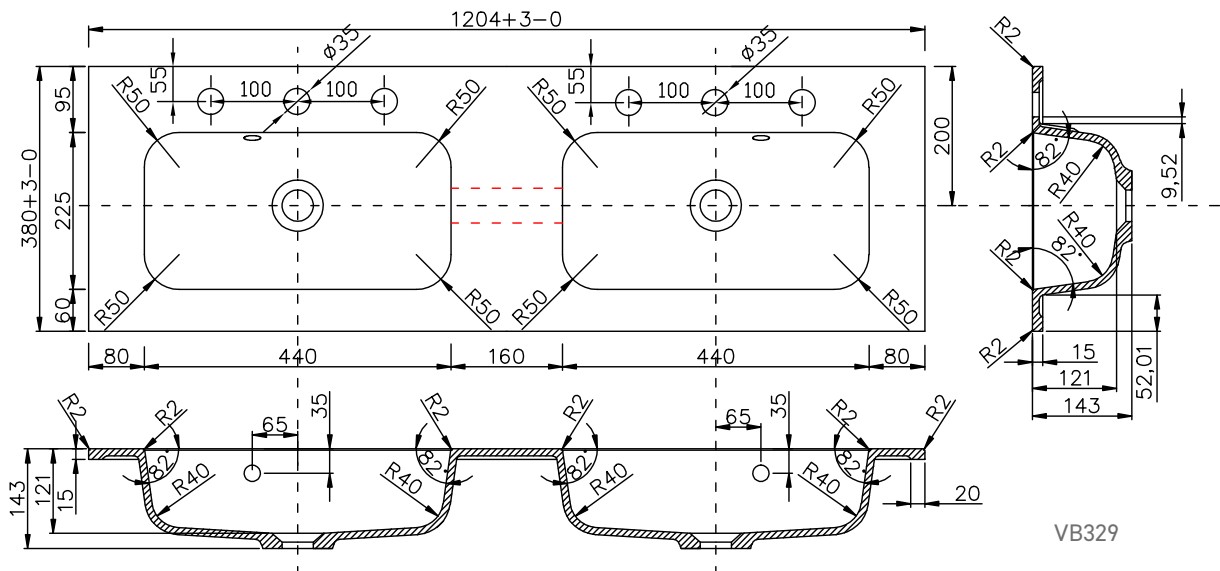

Range: Furniture

Type: Lune 3 Hole Basin

Code: VB325 VB326 VB327 VB329

Version/Date: v1 01/24

Guarantee/Aftercare: During installation extra care must be taken to avoid damaging the fittings. We provide a guarantee against faulty manufacture or materials (excluding serviceable parts), providing they have been installed, cared for and used in accordance with our instructions and good plumbing practice.

Information:

Phoenix Whirlpools Ltd. Unit 8, Leeds 27 Industrial Estate, Bruntcliffe Ave. Morley, Leeds LS27 0LL

Tel: 0113 201 2260 Email: sales@phoenix-uk.com Web: www.phoenix-uk.com