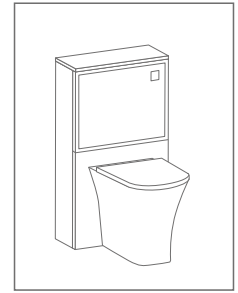

Range: Spectrum Furniture

Type: BTW Unit & Sima WC

Code: SWC50MW SWC50SMW SWWC50SMW

Version/Date: v1 01/24

WC Unit supplied with Slim Sandwich or Slim Wrapover Seat

-  Chrome Push Button
-  Matt Black Push Button
-  Brushed Brass Push Button
-  Brushed Bronze Push Button