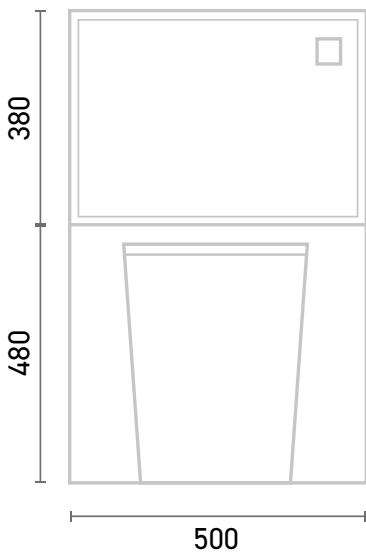

Range: Spectrum Furniture

Type: BTW Unit & Sima WC

Code: SWC50MW SWC50SMW SWWC50SMW

Version/Date: v1 01/24

WC Unit supplied with Slim Sandwich or Slim Wrapover Seat

-  Chrome Push Button
-  Matt Black Push Button
-  Brushed Brass Push Button
-  Brushed Bronze Push Button