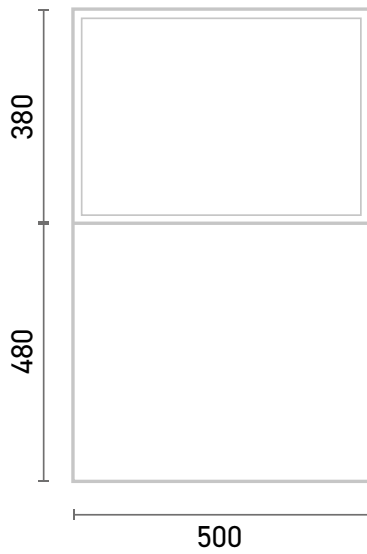

Range: Spectrum Furniture

Type: BTW Unit & Sima WC

Code: SWC50MW SWC50SMW SWWC50SMW

Version/Date: v1 01/24

WC Unit supplied with Slim Sandwich or Slim Wrapover Seat

-  Chrome Push Button
-  Matt Black Push Button
-  Brushed Brass Push Button
-  Brushed Bronze Push Button