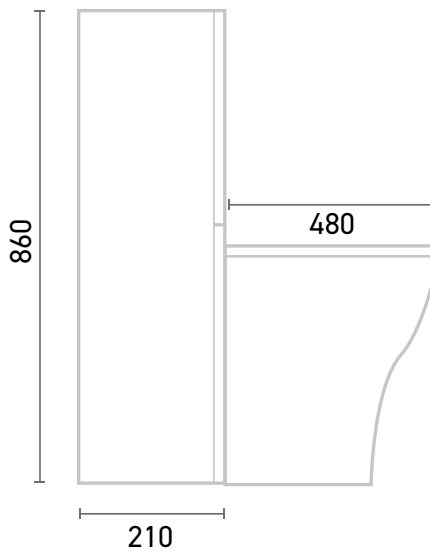

Range: Spectrum Furniture

Type: BTW Unit & Sima WC

Code: SWC50MW SWC50SMW SWWC50SMW

Version/Date: v1 01/24

WC Unit supplied with Slim Sandwich or Slim Wrapover Seat

-  Chrome Push Button
-  Matt Black Push Button
-  Brushed Brass Push Button
-  Brushed Bronze Push Button