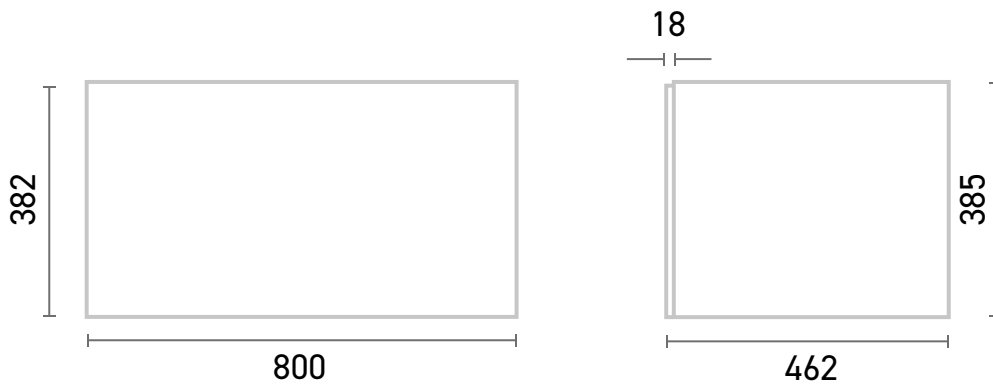

Range: Naturals Furniture
 Type: 80 Wall Mounted Unit
 Code: NN02
 Version/Date: v1 01/23

Unit Colours:

Guarantee/Aftercare: During installation extra care must be taken to avoid damaging the fittings. We provide a guarantee against faulty manufacture or materials (excluding serviceable parts), providing they have been installed, cared for and used in accordance with our instructions and good plumbing practice.