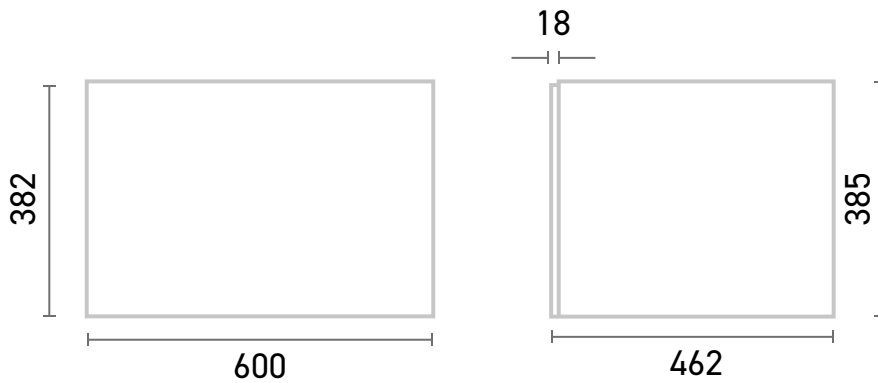

Range: Naturals Furniture
Type: 60 Wall Mounted Unit
Code: NN01
Version/Date: v1 01/23

Guarantee/Aftercare: During installation extra care must be taken to avoid damaging the fittings. We provide a guarantee against faulty manufacture or materials (excluding serviceable parts), providing they have been installed, cared for and used in accordance with our instructions and good plumbing practice.