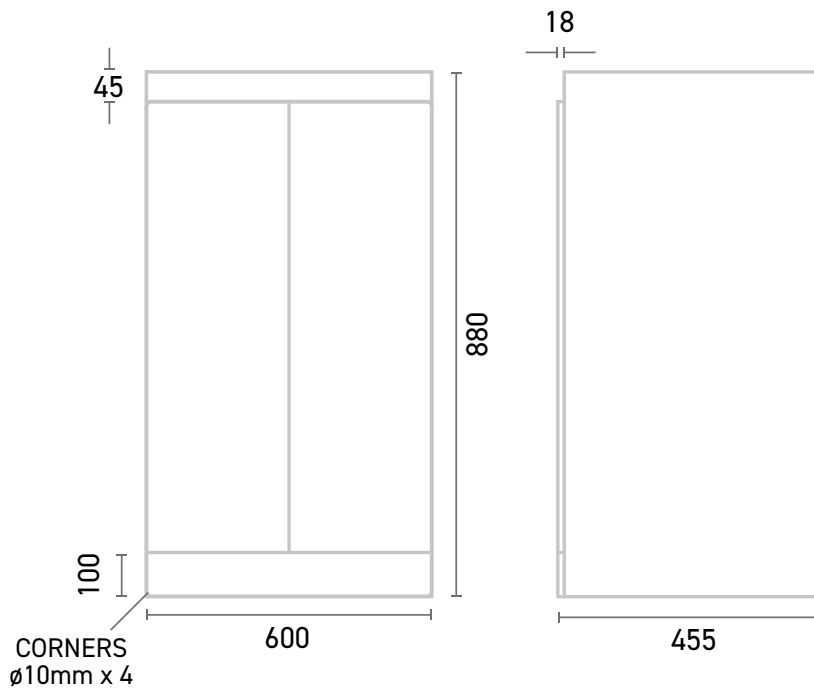

Range: Furniture
 Type: Lune 60 Floor Standing Unit
 Code: NL14
 Version/Date: v1 01/24

Guarantee/Aftercare: During installation extra care must be taken to avoid damaging the fittings. We provide a guarantee against faulty manufacture or materials (excluding serviceable parts), providing they have been installed, cared for and used in accordance with our instructions and good plumbing practice.