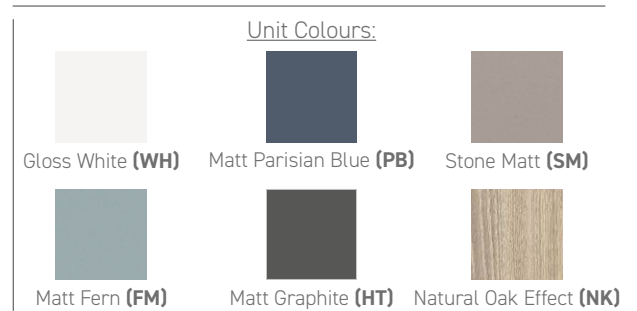

Range: Furniture
 Type: Lune 60 Floor Standing Unit
 Code: NL14
 Version/Date: v1 01/24

Guarantee/Aftercare: During installation extra care must be taken to avoid damaging the fittings. We provide a guarantee against faulty manufacture or materials (excluding serviceable parts), providing they have been installed, cared for and used in accordance with our instructions and good plumbing practice.