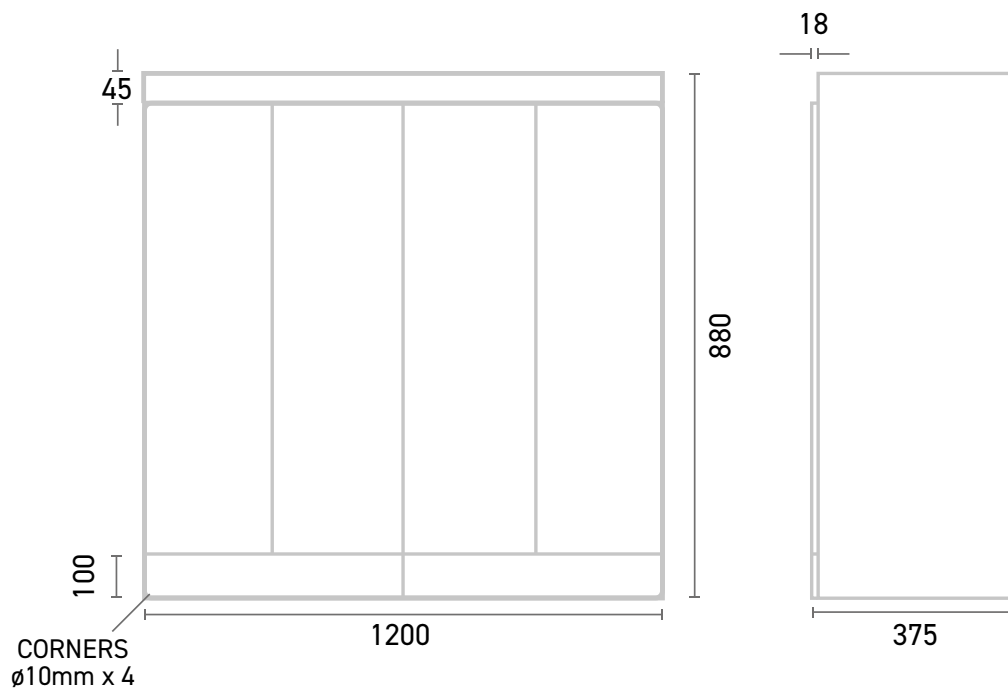

Range:	Furniture
Type:	Lune 120 Floor Standing Unit
Code:	NL12
Version/Date:	v1 01/24

Guarantee/Aftercare: During installation extra care must be taken to avoid damaging the fittings. We provide a guarantee against faulty manufacture or materials (excluding serviceable parts), providing they have been installed, cared for and used in accordance with our instructions and good plumbing practice.