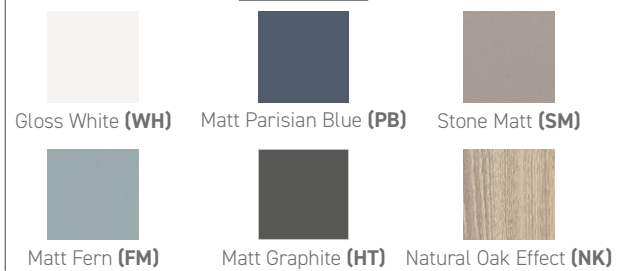

Range: Furniture
 Type: Lune 50 Floor Standing Unit
 Code: NL09
 Version/Date: v1 01/24

Unit Colours:

Guarantee/Aftercare: During installation extra care must be taken to avoid damaging the fittings. We provide a guarantee against faulty manufacture or materials (excluding serviceable parts), providing they have been installed, cared for and used in accordance with our instructions and good plumbing practice.