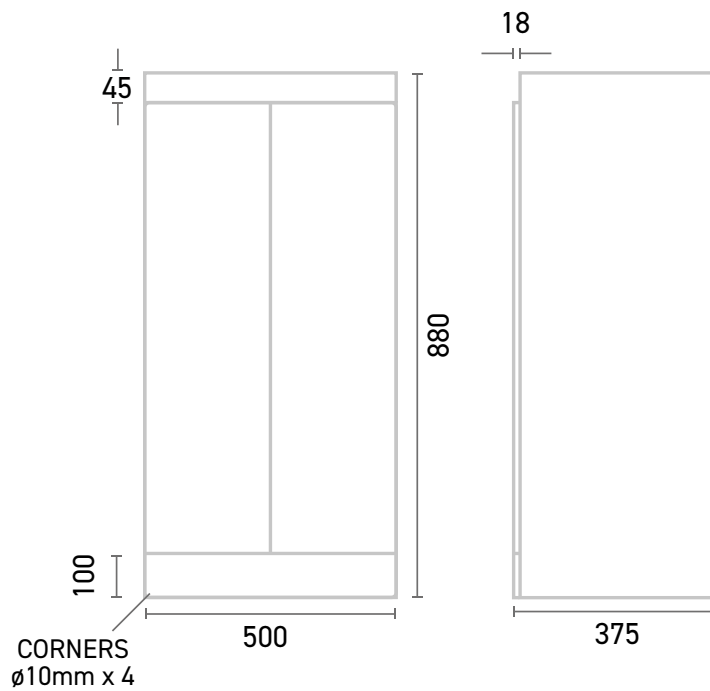

Range: Furniture
 Type: Lune 50 Floor Standing Unit
 Code: NL09
 Version/Date: v1 01/24

Unit Colours:

Guarantee/Aftercare: During installation extra care must be taken to avoid damaging the fittings. We provide a guarantee against faulty manufacture or materials (excluding serviceable parts), providing they have been installed, cared for and used in accordance with our instructions and good plumbing practice.