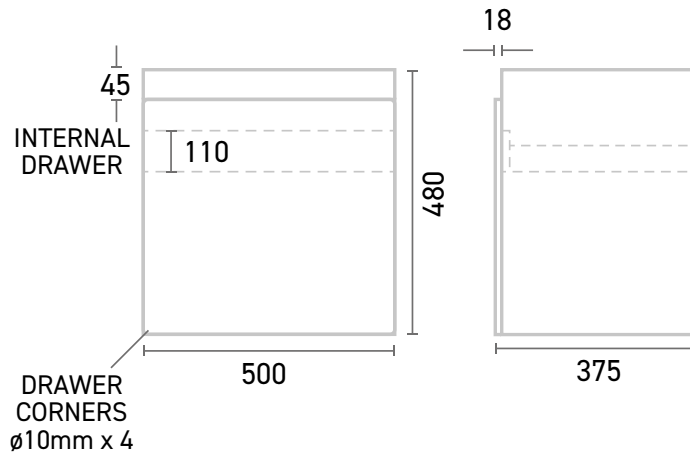

Range:	Furniture
Type:	Lune 50 Wall Unit
Code:	NL01
Version/Date:	v1 01/24

Information:

Guarantee/Aftercare: During installation extra care must be taken to avoid damaging the fittings. We provide a guarantee against faulty manufacture or materials (excluding serviceable parts), providing they have been installed, cared for and used in accordance with our instructions and good plumbing practice.