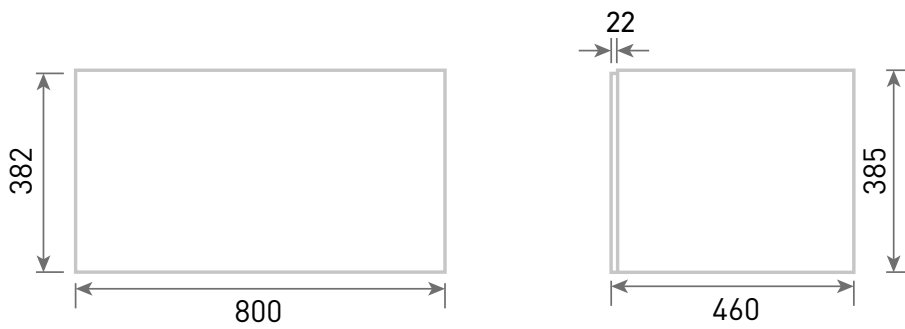

Range: Belgrave Furniture  
 Type: 80 Wall Mounted Unit  
 Code: NH02  
 Version/Date: v2 01/24

Guarantee/Aftercare: During installation extra care must be taken to avoid damaging the fittings. We provide a guarantee against faulty manufacture or materials (excluding serviceable parts), providing they have been installed, cared for and used in accordance with our instructions and good plumbing practice.

Unit Colours: