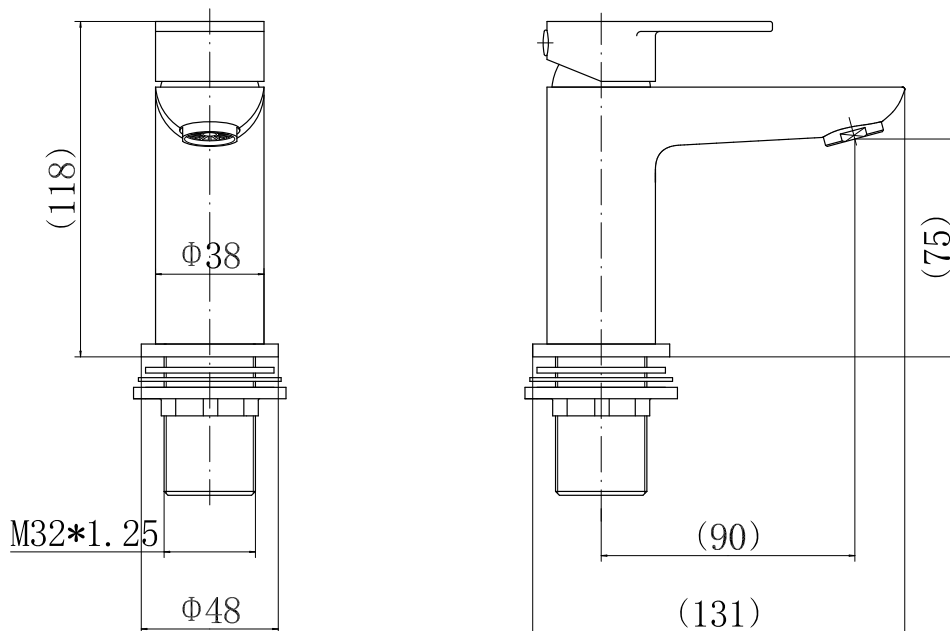

Range: Lancio Brassware

Type: Mini Basin Mono Mixer

Code: LC004

Version/Date: v1 01/24

Information:
Low Pressure.

Guarantee/Aftercare: During installation extra care must be taken to avoid damaging the fittings. We provide a guarantee against faulty manufacture or materials (excluding serviceable parts), providing they have been installed, cared for and used in accordance with our instructions and good plumbing practice. We recommend that all brassware is installed to allow access to serviceable parts as we cannot accept responsibility in the event that access is required.