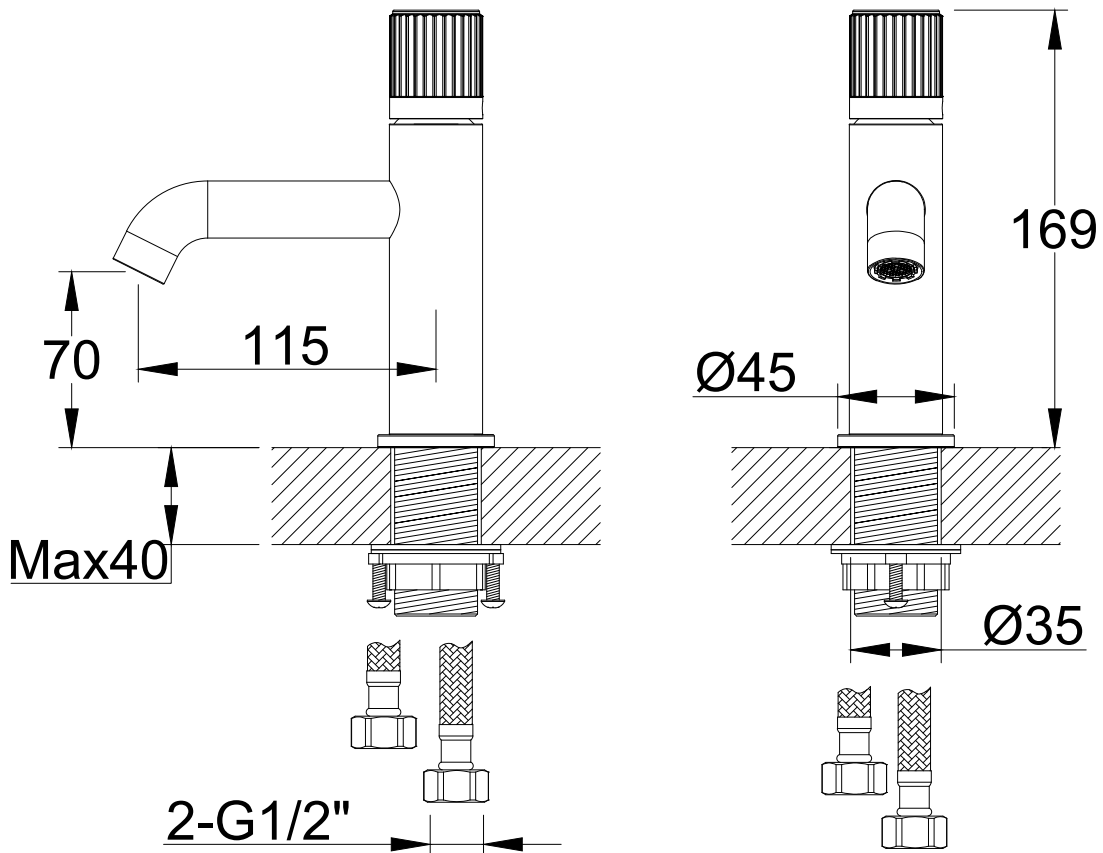

Range: Brassware  
 Type: Groove Fluted Basin Mono Mixer  
 Code: GF047 GF009  
 Version/Date: v2 01/24

**Information:**

Guarantee/Aftercare: During installation extra care must be taken to avoid damaging the fittings. We provide a guarantee against faulty manufacture or materials (excluding serviceable parts), providing they have been installed, cared for and used in accordance with our instructions and good plumbing practice. We recommend that all brassware is installed to allow access to serviceable parts as we cannot accept responsibility in the event that access is required.