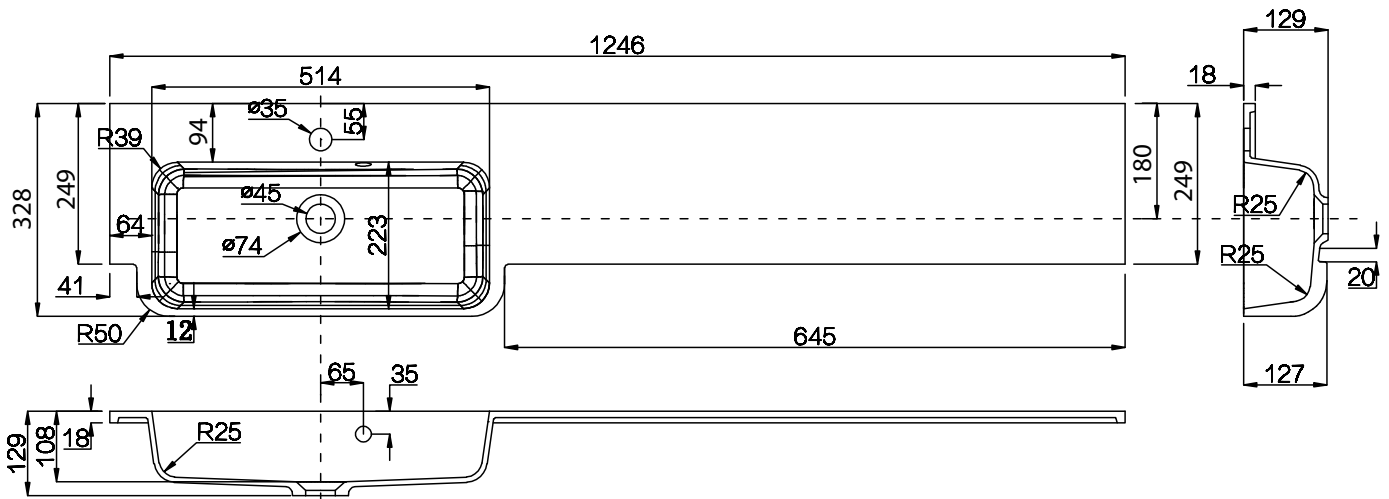

Range: Furniture

Type: Basin

Code: VB540

Version/Date: v1 08/24

F035 = LH (Shown)
F036 = RH (Reflect of image above)

Guarantee/Aftercare: During installation extra care must be taken to avoid damaging the fittings. We provide a guarantee against faulty manufacture or materials (excluding serviceable parts), providing they have been installed, cared for and used in accordance with our instructions and good plumbing practice.

Unit Colour:

Gloss White

Phoenix Whirlpools Ltd. Unit 8, Leeds 27 Industrial Estate, Bruntcliffe Ave. Morley, Leeds LS27 0LL

Tel: 0113 201 2260 Email: sales@phoenix-uk.com Web: www.phoenix-uk.com

Notes: Drawings may not be to scale. All dimensions in mm unless otherwise stated. Information correct at time of printing but subject to change at any time.