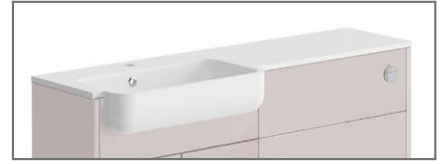

Range: Furniture

Type: Basin

Code: VB540

Version/Date: v1 08/24

F035 = LH (Shown)
F036 = RH (Reflect of image above)

Guarantee/Aftercare: During installation extra care must be taken to avoid damaging the fittings. We provide a guarantee against faulty manufacture or materials (excluding serviceable parts), providing they have been installed, cared for and used in accordance with our instructions and good plumbing practice.

Unit Colour:

Gloss White

Phoenix Whirlpools Ltd. Unit 8, Leeds 27 Industrial Estate, Bruntcliffe Ave. Morley, Leeds LS27 0LL

Tel: 0113 201 2260 Email: sales@phoenix-uk.com Web: www.phoenix-uk.com

Notes: Drawings may not be to scale. All dimensions in mm unless otherwise stated. Information correct at time of printing but subject to change at any time.