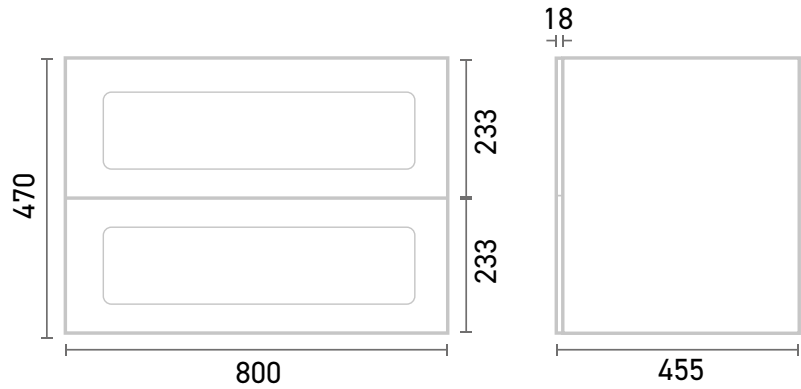

Range: Balmoral Furniture
 Type: 80 Wall Mounted Unit & White Carrara Worktop
 Code: NE02PBWC NE02YXWC NE02HGWC
 Version/Date: v1 01/24

Guarantee/Aftercare: During installation extra care must be taken to avoid damaging the fittings. We provide a guarantee against faulty manufacture or materials (excluding serviceable parts), providing they have been installed, cared for and used in accordance with our instructions and good plumbing practice.