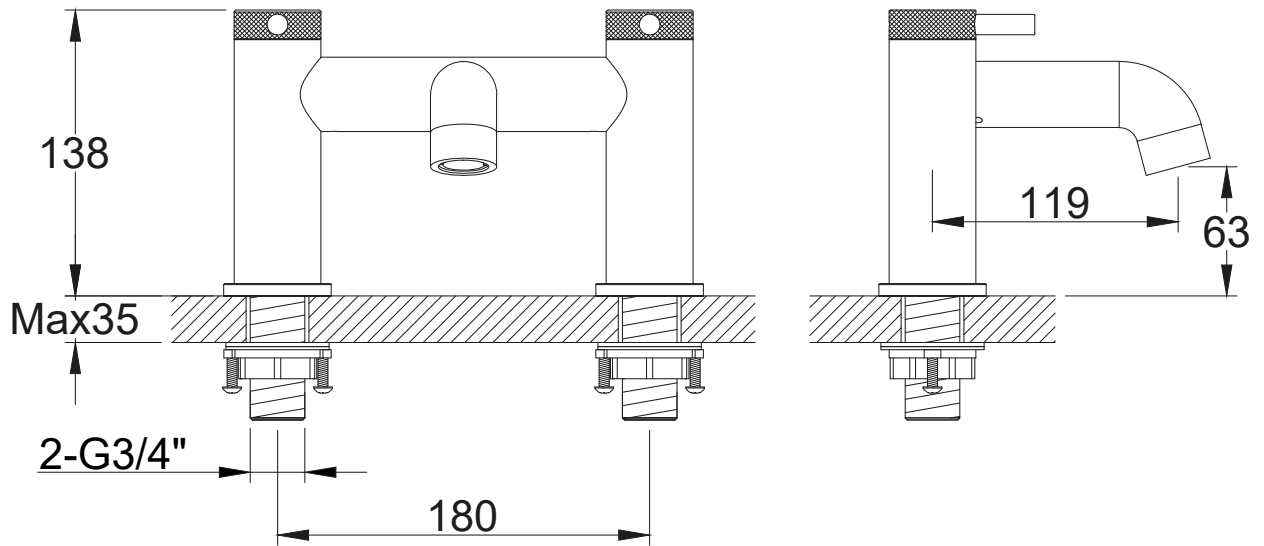

Range: Brassware
 Type: Sima Knurled Bath Filler
 Code: KN022 KN032 KN012
 Version/Date: v1 06/23

Information:

Guarantee/Aftercare: During installation extra care must be taken to avoid damaging the fittings. We provide a guarantee against faulty manufacture or materials (excluding serviceable parts), providing they have been installed, cared for and used in accordance with our instructions and good plumbing practice. We recommend that all brassware is installed to allow access to serviceable parts as we cannot accept responsibility in the event that access is required.