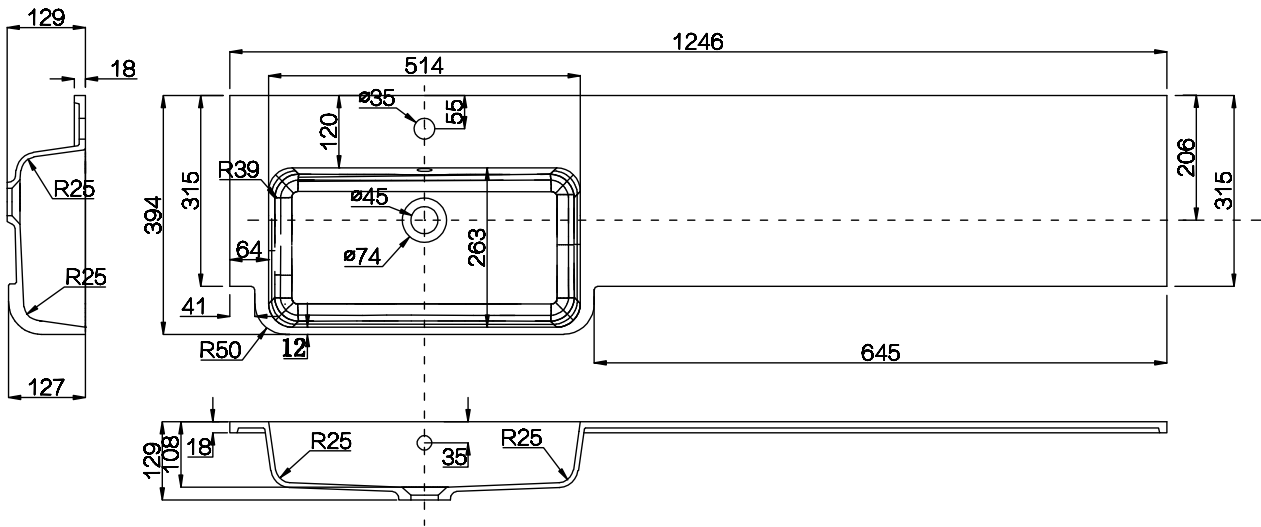

Range: Fitted Furniture

Type: Basin

Code: VB520 for F037 F038

Version/Date: v1 11/24

F037 = LH (Shown)
F038 = RH (Reflect of image above)

Guarantee/Aftercare: During installation extra care must be taken to avoid damaging the fittings. We provide a guarantee against faulty manufacture or materials (excluding serviceable parts), providing they have been installed, cared for and used in accordance with our instructions and good plumbing practice.