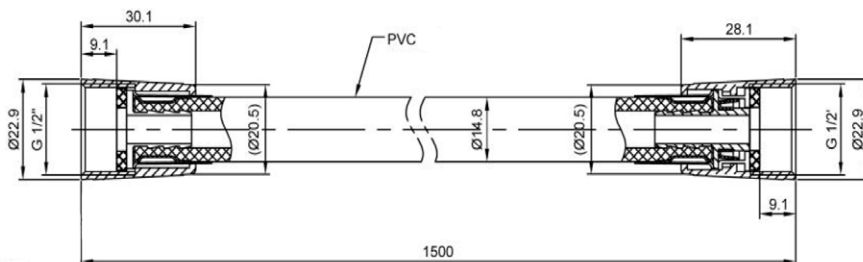

PHOENIX[®]

THE RETAIL BRAND

TECHNICAL DATA SHEET

Range: Shower Packs

Type: Doccia

Code: DOC107

Version/Date: v2 03/24

Hose