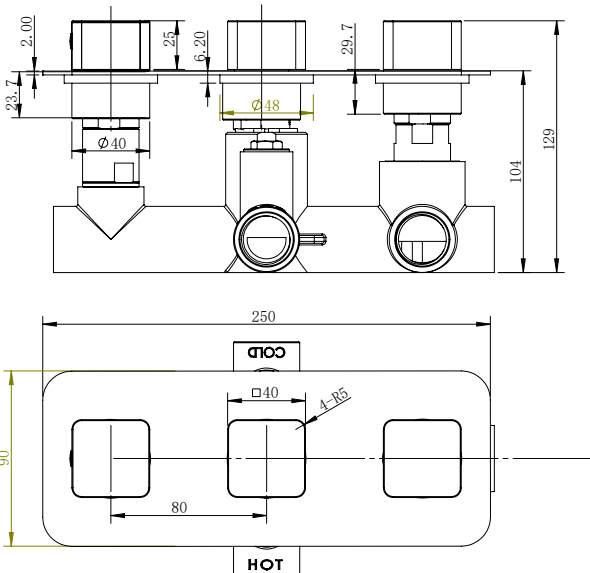

PHOENIX[®]

THE RETAIL BRAND

TECHNICAL DATA SHEET

Range: Shower Packs

Type: Doccia

Code: DOC107

Version/Date: v2 03/24

Information:

PHOENIX[®]

THE RETAIL BRAND

TECHNICAL DATA SHEET

Range: Shower Packs

Type: Doccia

Code: DOC107

Version/Date: v2 03/24

Hose