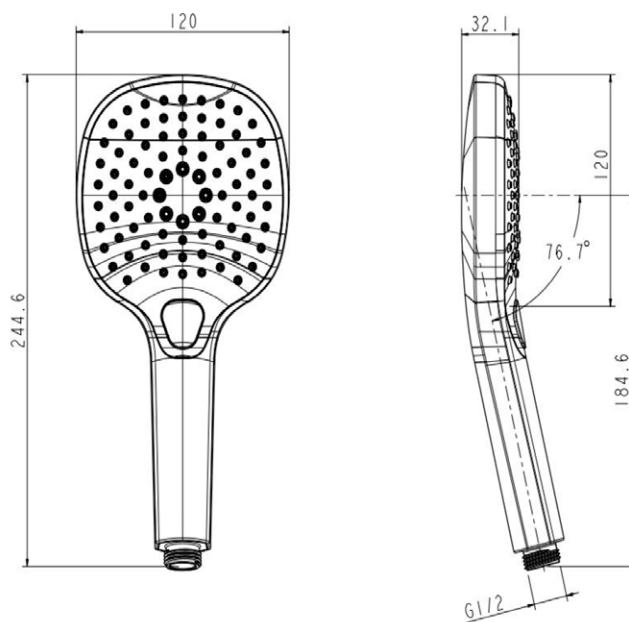

PHOENIX[®]

THE RETAIL BRAND

TECHNICAL DATA SHEET

Range: Shower Packs

Type: Doccia

Code: DOC107

Version/Date: v2 03/24

Hose