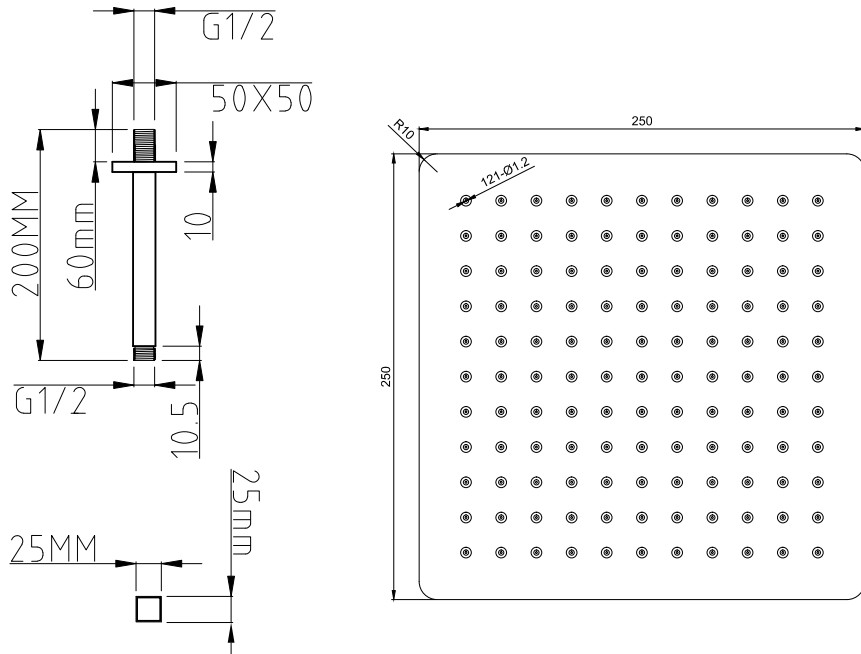

PHOENIX[®]

THE RETAIL BRAND

TECHNICAL DATA SHEET

Range: Shower Packs

Type: Doccia

Code: DOC107

Version/Date: v2 03/24

Information:

PHOENIX[®]

THE RETAIL BRAND

TECHNICAL DATA SHEET

Range: Shower Packs

Type: Doccia

Code: DOC107

Version/Date: v2 03/24

Hose