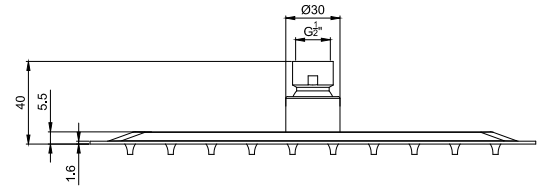

PHOENIX[®]

THE RETAIL BRAND

TECHNICAL DATA SHEET

Range: Shower Packs

Type: Doccia

Code: DOC107

Version/Date: v2 03/24

Information: