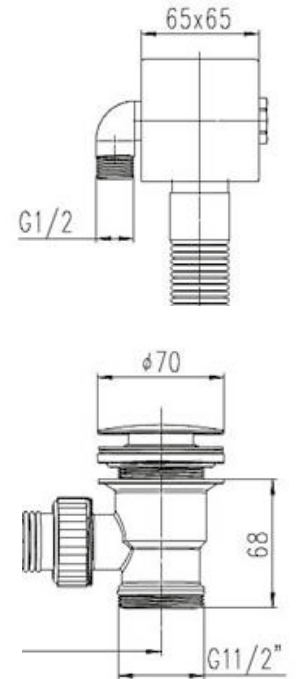

PHOENIX[®]

THE RETAIL BRAND

TECHNICAL DATA SHEET

Range: Shower Packs

Type: Doccia

Code: DOC107

Version/Date: v2 03/24

Information:

PHOENIX[®]

THE RETAIL BRAND

TECHNICAL DATA SHEET

Range: Shower Packs

Type: Doccia

Code: DOC107

Version/Date: v2 03/24

Hose