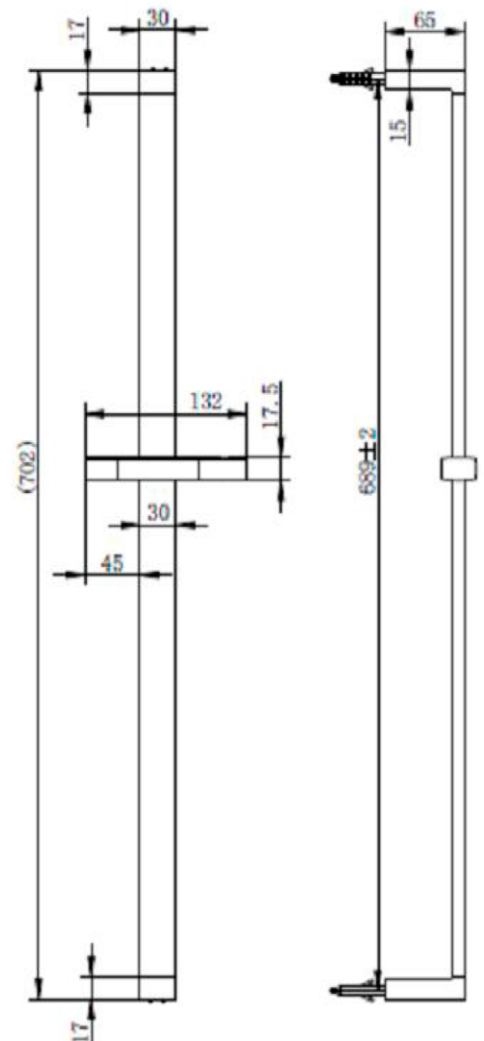

PHOENIX[®]

THE RETAIL BRAND

TECHNICAL DATA SHEET

Range: Shower Packs

Type: Doccia

Code: DOC107

Version/Date: v2 03/24

Hose