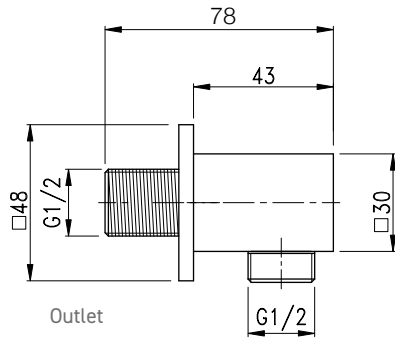

PHOENIX[®]

THE RETAIL BRAND

TECHNICAL DATA SHEET

Range: Shower Packs

Type: Doccia

Code: DOC107

Version/Date: v2 03/24

Hose