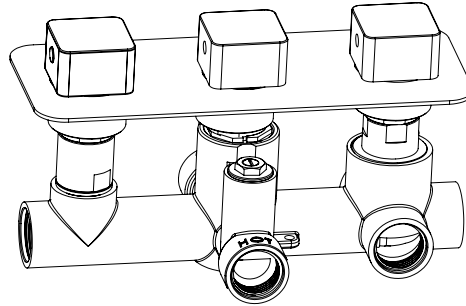

PHOENIX[®]

THE RETAIL BRAND

TECHNICAL DATA SHEET

Range: Shower Packs

Type: Doccia

Code: DOC107

Version/Date: v2 03/24

Information:

High Pressure+. Vernet Cartridge.

Guarantee/Aftercare: During installation extra care must be taken to avoid damaging the fittings. We provide a guarantee against faulty manufacture or materials (excluding serviceable parts), providing they have been installed, cared for and used in accordance with our instructions and good plumbing practice. We recommend that all brassware is installed to allow access to serviceable parts as we cannot accept responsibility in the event that access is required.

PHOENIX[®]

THE RETAIL BRAND

TECHNICAL DATA SHEET

Range: Shower Packs

Type: Doccia

Code: DOC107

Version/Date: v2 03/24

Hose