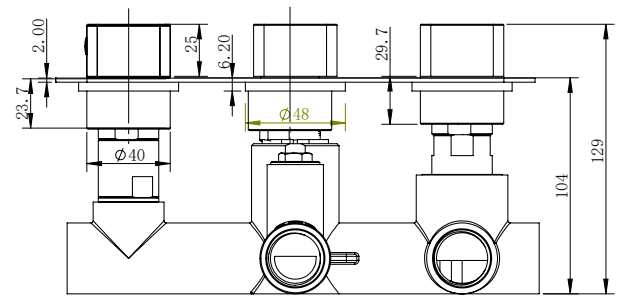

Range: Concealed Shower Valves

Type: Triple Function

Code: SV004R0 SV004SQ

Version/Date: v1 03/23

Information:

High Pressure. Vernet Cartridge.

Guarantee/Aftercare: During installation extra care must be taken to avoid damaging the fittings. We provide a guarantee against faulty manufacture or materials (excluding serviceable parts), providing they have been installed, cared for and used in accordance with our instructions and good plumbing practice. We recommend that all brassware is installed to allow access to serviceable parts as we cannot accept responsibility in the event that access is required.