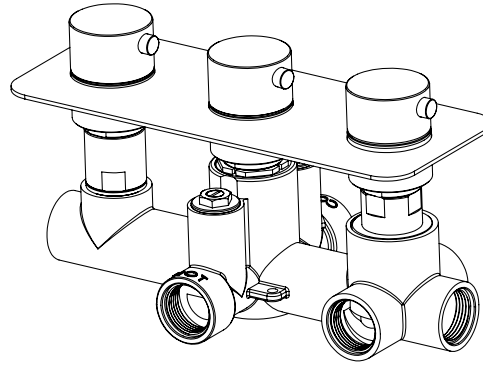

Range: Concealed Shower Valves

Type: Triple Function

Code: SV004R0 SV004SQ

Version/Date: v1 03/23

Information:

High Pressure. Vernet Cartridge.

Guarantee/Aftercare: During installation extra care must be taken to avoid damaging the fittings. We provide a guarantee against faulty manufacture or materials (excluding serviceable parts), providing they have been installed, cared for and used in accordance with our instructions and good plumbing practice. We recommend that all brassware is installed to allow access to serviceable parts as we cannot accept responsibility in the event that access is required.