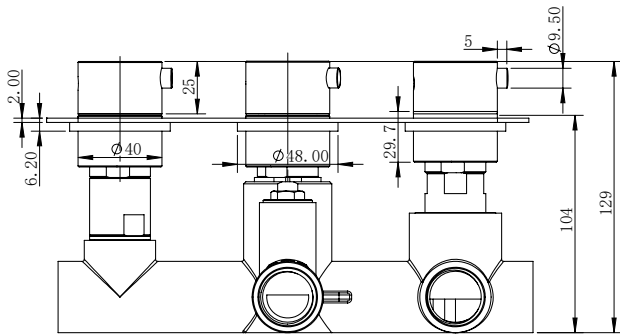

Range: Concealed Shower Valves

Type: Triple Function

Code: SV004R0 SV004SQ

Version/Date: v1 03/23

Information:

High Pressure. Vernet Cartridge.

Guarantee/Aftercare: During installation extra care must be taken to avoid damaging the fittings. We provide a guarantee against faulty manufacture or materials (excluding serviceable parts), providing they have been installed, cared for and used in accordance with our instructions and good plumbing practice. We recommend that all brassware is installed to allow access to serviceable parts as we cannot accept responsibility in the event that access is required.