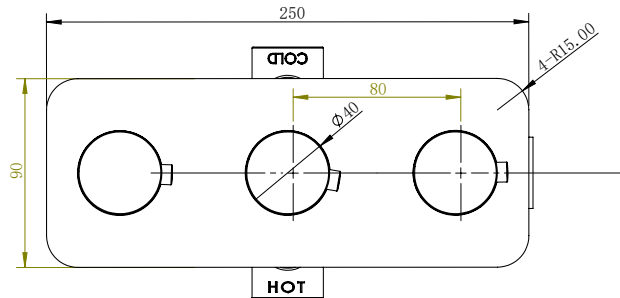

Range: Concealed Shower Valves

Type: Triple Function

Code: SV004R0 SV004SQ

Version/Date: v1 03/23

Information:

High Pressure. Vernet Cartridge.

Guarantee/Aftercare: During installation extra care must be taken to avoid damaging the fittings. We provide a guarantee against faulty manufacture or materials (excluding serviceable parts), providing they have been installed, cared for and used in accordance with our instructions and good plumbing practice. We recommend that all brassware is installed to allow access to serviceable parts as we cannot accept responsibility in the event that access is required.