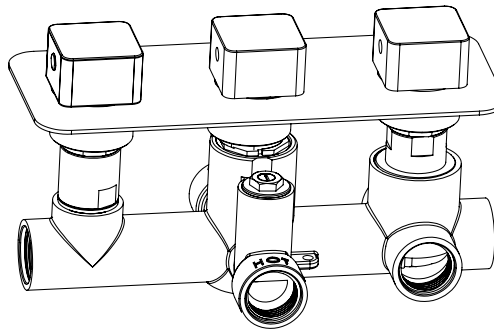

Range: Concealed Shower Valves

Type: Triple Function

Code: SV004R0 SV004SQ

Version/Date: v1 03/23

Information:

High Pressure. Vernet Cartridge.

Guarantee/Aftercare: During installation extra care must be taken to avoid damaging the fittings. We provide a guarantee against faulty manufacture or materials (excluding serviceable parts), providing they have been installed, cared for and used in accordance with our instructions and good plumbing practice. We recommend that all brassware is installed to allow access to serviceable parts as we cannot accept responsibility in the event that access is required.