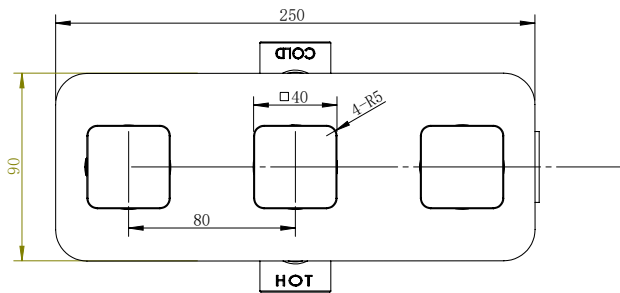

Range: Concealed Shower Valves

Type: Triple Function

Code: SV004R0 SV004SQ

Version/Date: v1 03/23

Information:

High Pressure. Vernet Cartridge.

Guarantee/Aftercare: During installation extra care must be taken to avoid damaging the fittings. We provide a guarantee against faulty manufacture or materials (excluding serviceable parts), providing they have been installed, cared for and used in accordance with our instructions and good plumbing practice. We recommend that all brassware is installed to allow access to serviceable parts as we cannot accept responsibility in the event that access is required.