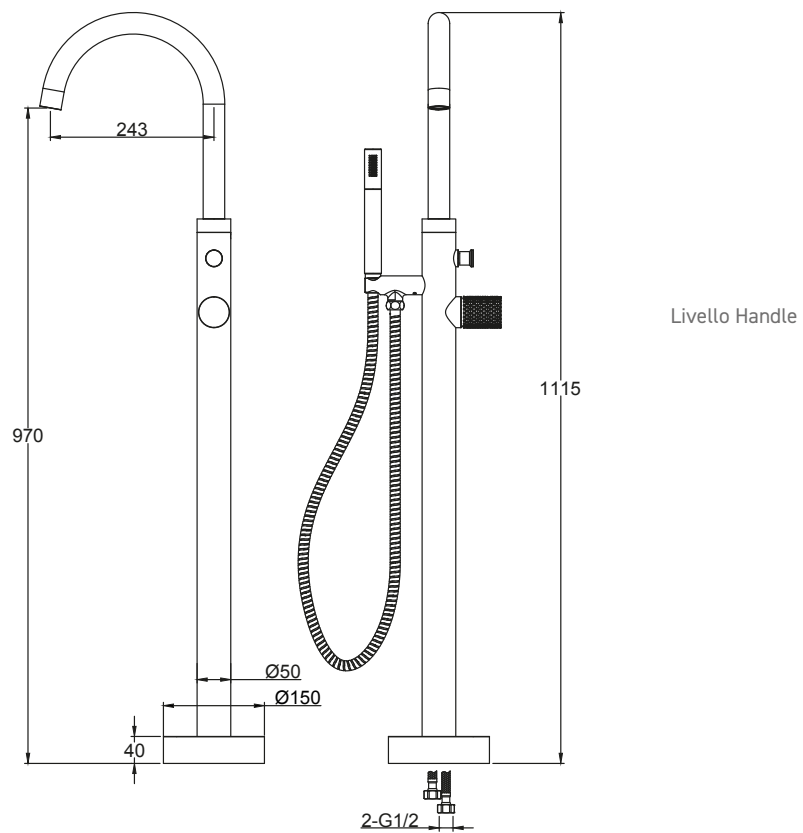

**PHOENIX**

THE RETAIL BRAND

TECHNICAL DATA SHEET

Range: Brassware

Type: Livello Freestanding Bath Shower Mixer - Nickel/Chrome

Code: LN050 LN020

Version/Date: v1 04/23

**Information:**

Notes: Drawings may not be to scale. All dimensions in mm unless otherwise stated. Information correct at time of printing but subject to change at any time.