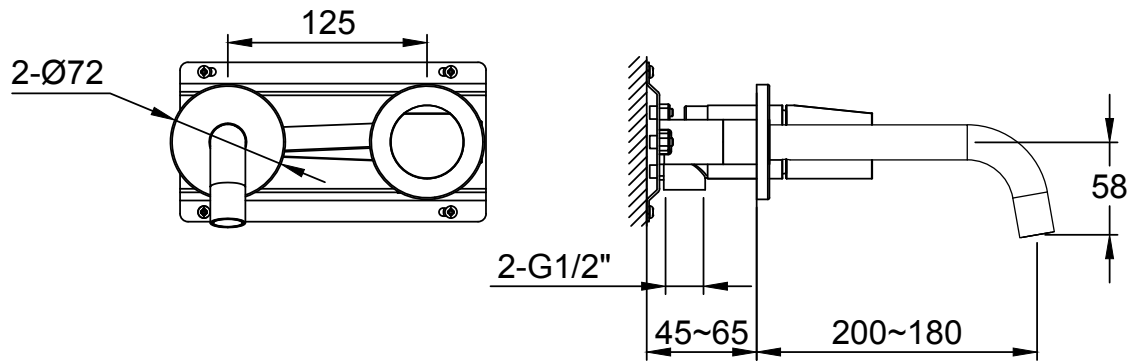

Range: Brassware

Type: Livello Wall Mounted Basin Mixer

Code: LN046 LN006 LN035 LN055 LN025

Version/Date: v1 03/23

Information:

Guarantee/Aftercare: During installation extra care must be taken to avoid damaging the fittings. We provide a guarantee against faulty manufacture or materials (excluding serviceable parts), providing they have been installed, cared for and used in accordance with our instructions and good plumbing practice. We recommend that all brassware is installed to allow access to serviceable parts as we cannot accept responsibility in the event that access is required.