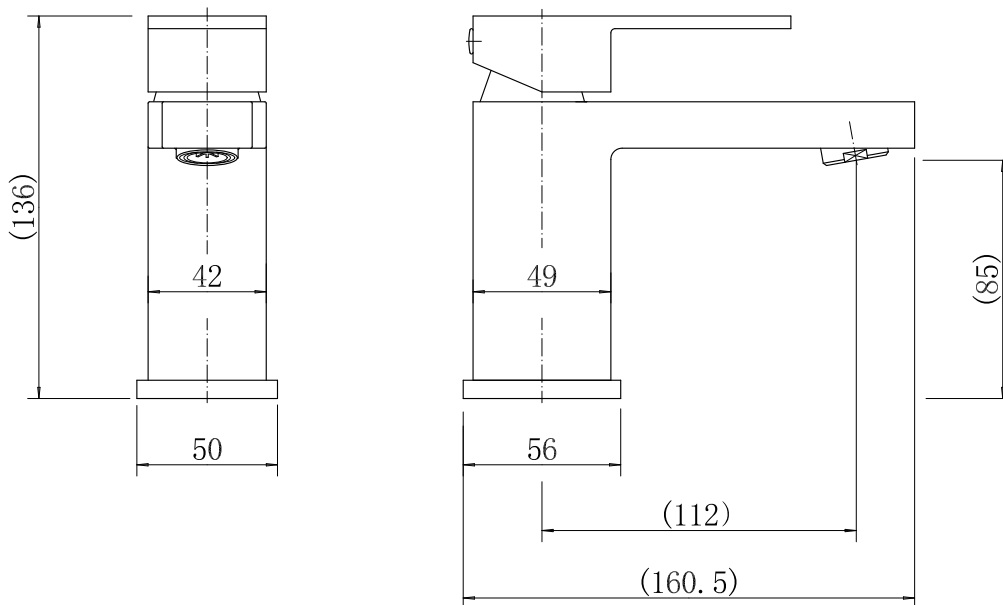

Range: Brassware
Type: Soft² Basin Mono Mixer
Code: FT009
Version/Date: v1 03/23

Information:

Guarantee/Aftercare: During installation extra care must be taken to avoid damaging the fittings. We provide a guarantee against faulty manufacture or materials (excluding serviceable parts), providing they have been installed, cared for and used in accordance with our instructions and good plumbing practice. We recommend that all brassware is installed to allow access to serviceable parts as we cannot accept responsibility in the event that access is required.