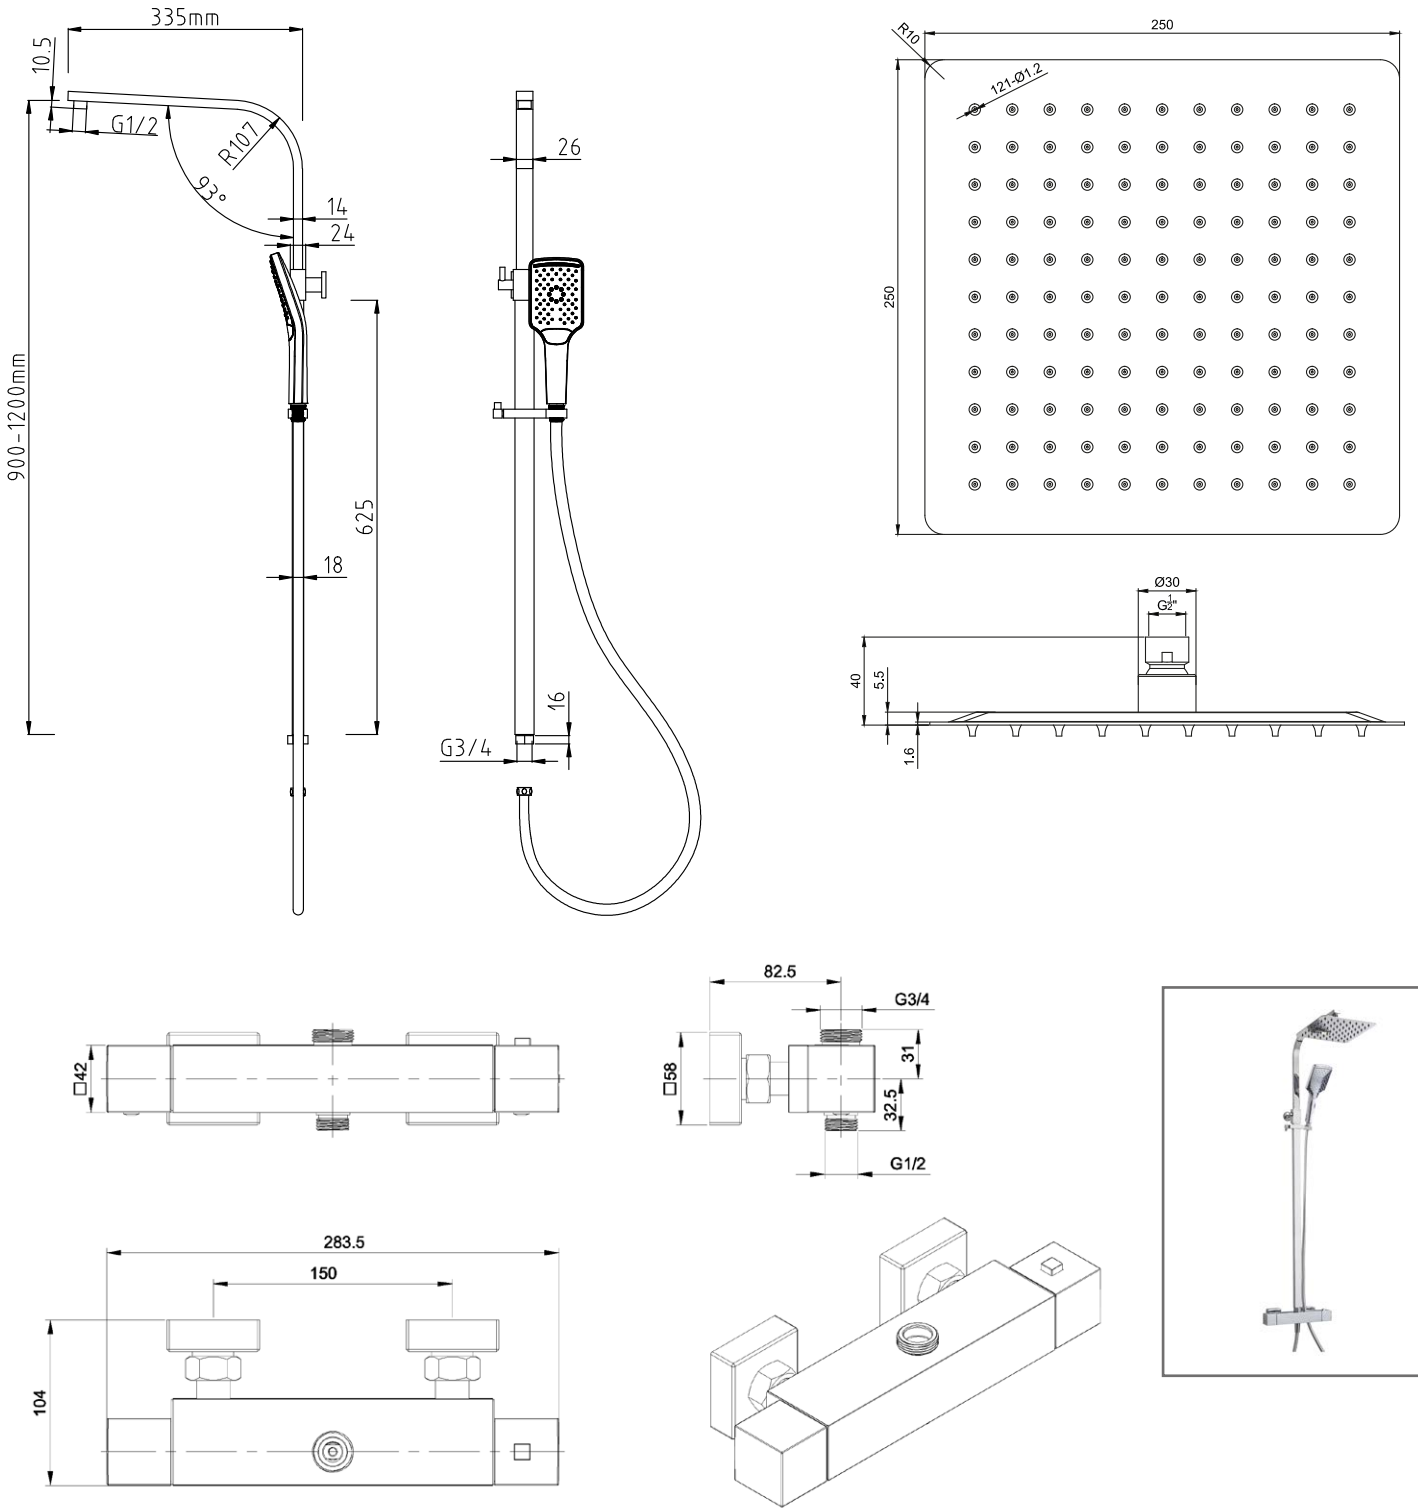

**PHOENIX**<sup>®</sup>

THE RETAIL BRAND

TECHNICAL DATA SHEET

Range: Shower Packs

Type: Doccia

Code: DOC91

Version/Date: v1 04/23

Information:

Medium Pressure. Vernet Cartridge.

Guarantee/Aftercare: During installation extra care must be taken to avoid damaging the fittings. We provide a guarantee against faulty manufacture or materials (excluding serviceable parts), providing they have been installed, cared for and used in accordance with our instructions and good plumbing practice. We recommend that all brassware is installed to allow access to serviceable parts as we cannot accept responsibility in the event that access is required.