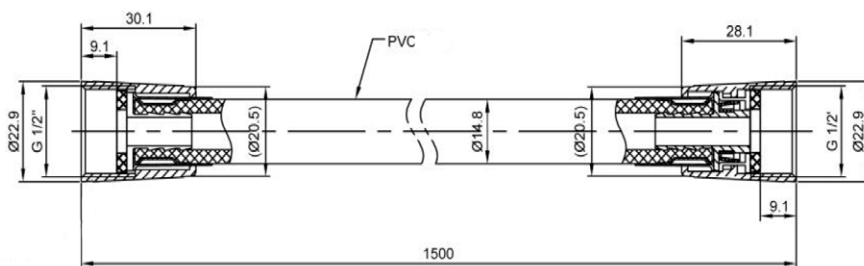

Hose

Information:
High Pressure. Vernet Cartridge.

Guarantee/Aftercare: During installation extra care must be taken to avoid damaging the fittings. We provide a guarantee against faulty manufacture or materials (excluding serviceable parts), providing they have been installed, cared for and used in accordance with our instructions and good plumbing practice. We recommend that all brassware is installed to allow access to serviceable parts as we cannot accept responsibility in the event that access is required.

Finishes:

Chrome

Phoenix Whirlpools Ltd. Unit 8, Leeds 27 Industrial Estate, Bruntcliffe Ave. Morley, Leeds LS27 0LL

Tel: 0113 201 2260 Email: sales@phoenix-uk.com Web: www.phoenix-uk.com