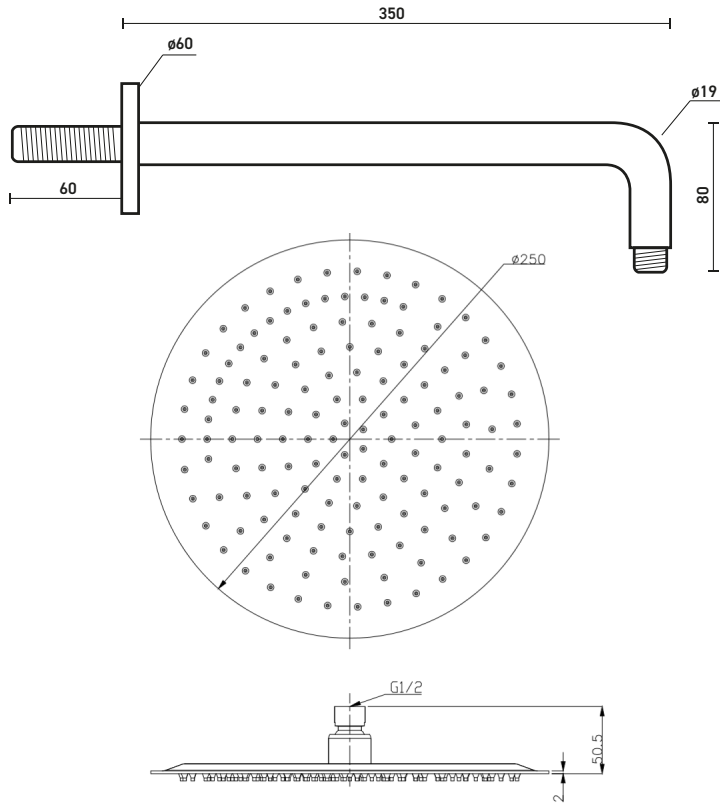

Range: Shower Packs

Type: Doccia

Code: DOC123

Version/Date: v1 04/23

Information:
High Pressure. Vernet Cartridge.

Guarantee/Aftercare: During installation extra care must be taken to avoid damaging the fittings. We provide a guarantee against faulty manufacture or materials (excluding serviceable parts), providing they have been installed, cared for and used in accordance with our instructions and good plumbing practice. We recommend that all brassware is installed to allow access to serviceable parts as we cannot accept responsibility in the event that access is required.

Finishes:

Chrome

Phoenix Whirlpools Ltd. Unit 8, Leeds 27 Industrial Estate, Bruntcliffe Ave. Morley, Leeds LS27 0LL

Tel: 0113 201 2260 Email: sales@phoenix-uk.com Web: www.phoenix-uk.com

Hose

Information:
High Pressure. Vernet Cartridge.