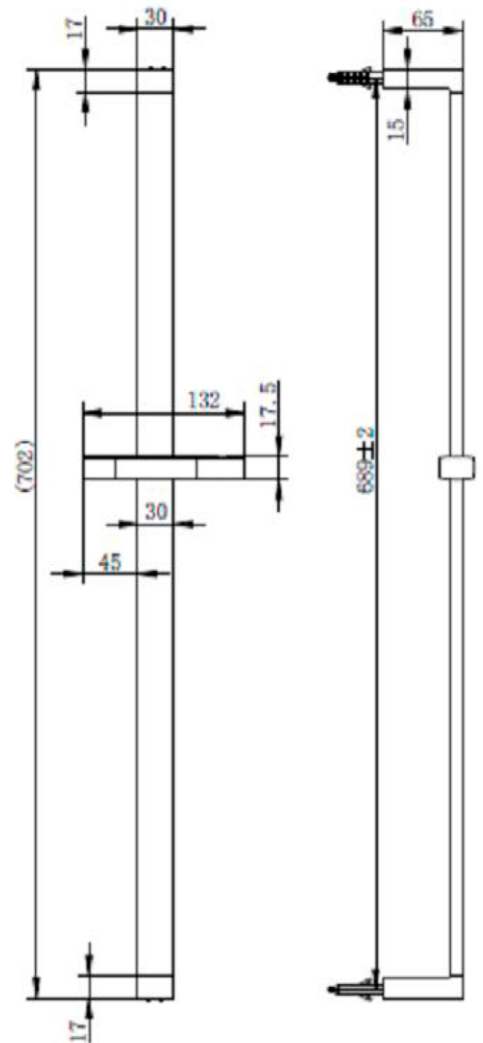

Hose

Information:
High Pressure. Vernet Cartridge.

Guarantee/Aftercare: During installation extra care must be taken to avoid damaging the fittings. We provide a guarantee against faulty manufacture or materials (excluding serviceable parts), providing they have been installed, cared for and used in accordance with our instructions and good plumbing practice. We recommend that all brassware is installed to allow access to serviceable parts as we cannot accept responsibility in the event that access is required.

Finishes:

Chrome

Phoenix Whirlpools Ltd. Unit 8, Leeds 27 Industrial Estate, Bruntcliffe Ave. Morley, Leeds LS27 0LL

Tel: 0113 201 2260 Email: sales@phoenix-uk.com Web: www.phoenix-uk.com