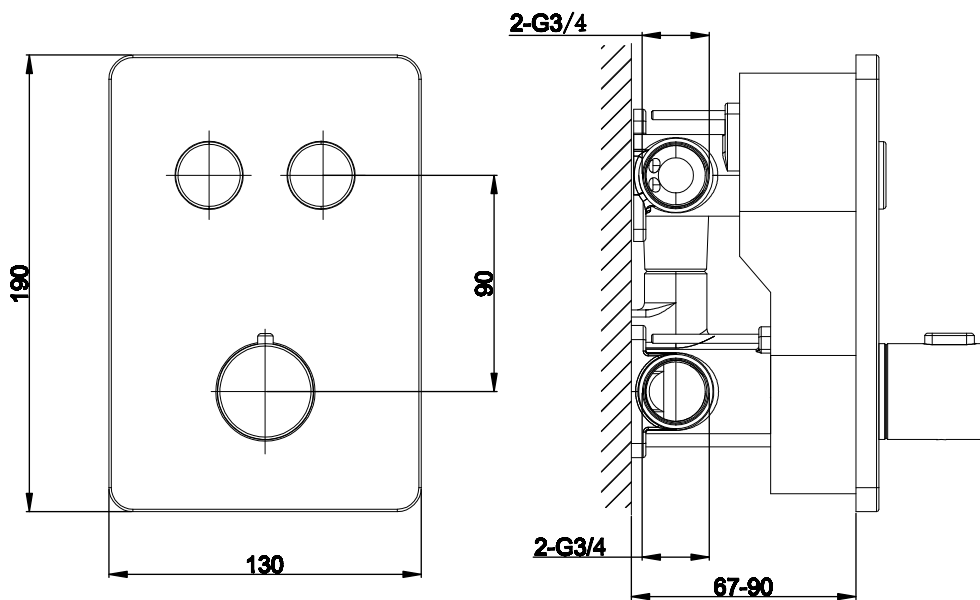

Range: Shower Packs

Type: Doccia

Code: DOC123

Version/Date: v1 04/23

Information:
High Pressure. Vernet Cartridge.

Guarantee/Aftercare: During installation extra care must be taken to avoid damaging the fittings. We provide a guarantee against faulty manufacture or materials (excluding serviceable parts), providing they have been installed, cared for and used in accordance with our instructions and good plumbing practice. We recommend that all brassware is installed to allow access to serviceable parts as we cannot accept responsibility in the event that access is required.