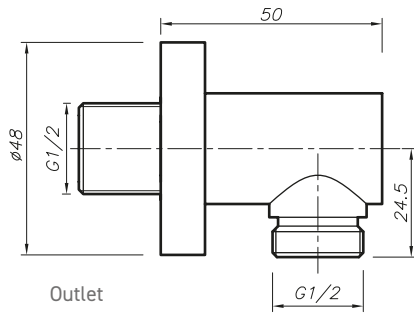

Range: Shower Packs

Type: Doccia

Code: DOC123

Version/Date: v1 04/23

Information:
High Pressure. Vernet Cartridge.

Guarantee/Aftercare: During installation extra care must be taken to avoid damaging the fittings. We provide a guarantee against faulty manufacture or materials (excluding serviceable parts), providing they have been installed, cared for and used in accordance with our instructions and good plumbing practice. We recommend that all brassware is installed to allow access to serviceable parts as we cannot accept responsibility in the event that access is required.

Finishes:

Chrome

Phoenix Whirlpools Ltd. Unit 8, Leeds 27 Industrial Estate, Bruntcliffe Ave. Morley, Leeds LS27 0LL

Tel: 0113 201 2260 Email: sales@phoenix-uk.com Web: www.phoenix-uk.com

Hose

Information:
High Pressure. Vernet Cartridge.