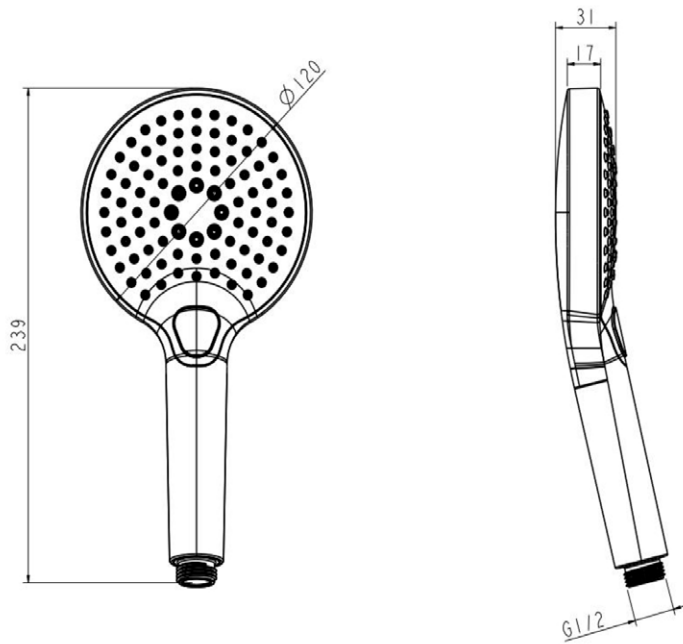

Hose

Information:
High Pressure. Vernet Cartridge.

Guarantee/Aftercare: During installation extra care must be taken to avoid damaging the fittings. We provide a guarantee against faulty manufacture or materials (excluding serviceable parts), providing they have been installed, cared for and used in accordance with our instructions and good plumbing practice. We recommend that all brassware is installed to allow access to serviceable parts as we cannot accept responsibility in the event that access is required.

Finishes:

Chrome

Phoenix Whirlpools Ltd. Unit 8, Leeds 27 Industrial Estate, Bruntcliffe Ave. Morley, Leeds LS27 0LL

Tel: 0113 201 2260 Email: sales@phoenix-uk.com Web: www.phoenix-uk.com