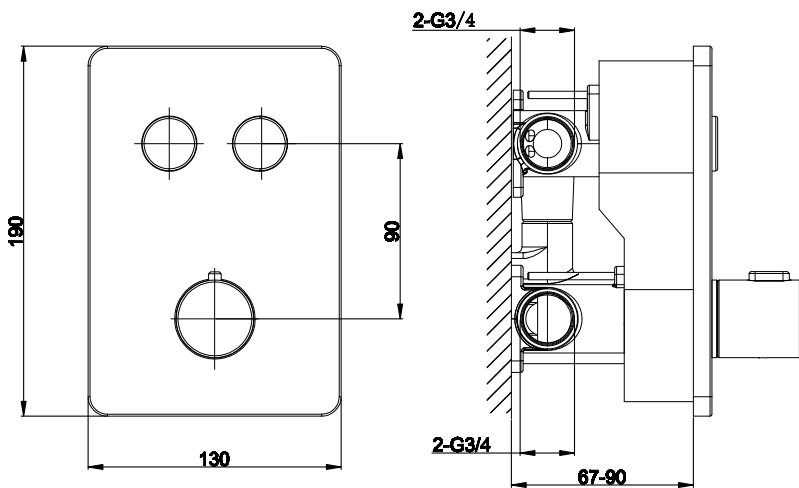

Range: Various

Type: Shower Packs

Code: DIS03 DIS12 LNS03 LNS12 KNS04 KNS06 KNS02 ETS04 ETS06 ETS02

Version/Date: v1 03/23

Available in various finishes

Information:
High Pressure. Vernet Cartridge.

Guarantee/Aftercare: During installation extra care must be taken to avoid damaging the fittings. We provide a guarantee against faulty manufacture or materials (excluding serviceable parts), providing they have been installed, cared for and used in accordance with our instructions and good plumbing practice. We recommend that all brassware is installed to allow access to serviceable parts as we cannot accept responsibility in the event that access is required.

Notes: Drawings may not be to scale. All dimensions in mm unless otherwise stated. Information correct at time of printing but subject to change at any time.