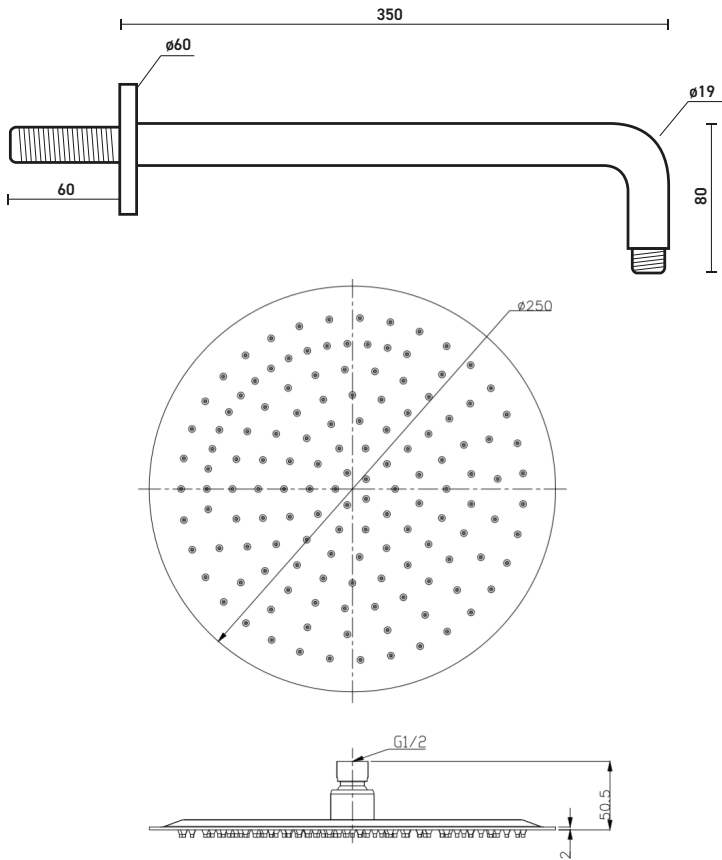

Range: Various

Type: Shower Packs

Code: DIS03 DIS12 LNS03 LNS12 KNS04 KNS06 KNS02 ETS04 ETS06 ETS02

Version/Date: v1 03/23

Available in various finishes

Information:
High Pressure. Vernet Cartridge.

Guarantee/Aftercare: During installation extra care must be taken to avoid damaging the fittings. We provide a guarantee against faulty manufacture or materials (excluding serviceable parts), providing they have been installed, cared for and used in accordance with our instructions and good plumbing practice. We recommend that all brassware is installed to allow access to serviceable parts as we cannot accept responsibility in the event that access is required.

Notes: Drawings may not be to scale. All dimensions in mm unless otherwise stated. Information correct at time of printing but subject to change at any time.