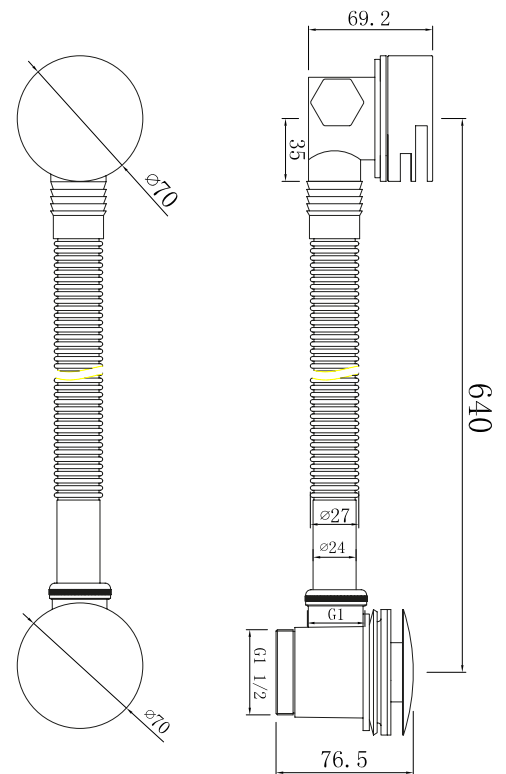

Range: Various

Type: Shower Packs

Code: DIS03 DIS12 LNS03 LNS12 KNS04 KNS06 KNS02 ETS04 ETS06 ETS02

Version/Date: v1 03/23

Available in various finishes

Information:
High Pressure. Vernet Cartridge.

Guarantee/Aftercare: During installation extra care must be taken to avoid damaging the fittings. We provide a guarantee against faulty manufacture or materials (excluding serviceable parts), providing they have been installed, cared for and used in accordance with our instructions and good plumbing practice. We recommend that all brassware is installed to allow access to serviceable parts as we cannot accept responsibility in the event that access is required.

Finishes:

Brushed Nickel Chrome Brushed Brass Matt Black

Phoenix Whirlpools Ltd. Unit 8, Leeds 27 Industrial Estate, Bruntcliffe Ave. Morley, Leeds LS27 0LL

Tel: 0113 201 2260 Email: sales@phoenix-uk.com Web: www.phoenix-uk.com

Notes: Drawings may not be to scale. All dimensions in mm unless otherwise stated. Information correct at time of printing but subject to change at any time.