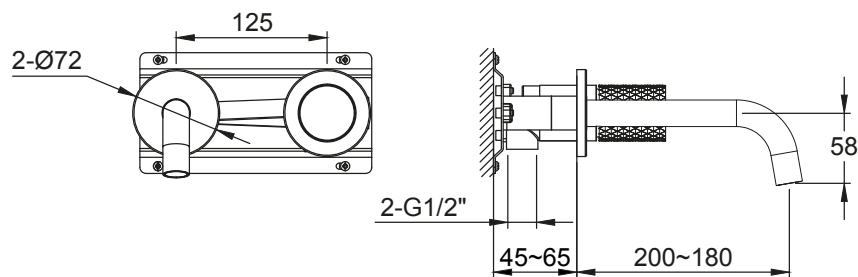

Range: Brassware
 Type: Diamond Wall Mounted Basin Mixer - Nickel/Chrome
 Code: DI006 DI046
 Version/Date: v1 03/23

Information:

Guarantee/Aftercare: During installation extra care must be taken to avoid damaging the fittings. We provide a guarantee against faulty manufacture or materials (excluding serviceable parts), providing they have been installed, cared for and used in accordance with our instructions and good plumbing practice. We recommend that all brassware is installed to allow access to serviceable parts as we cannot accept responsibility in the event that access is required.