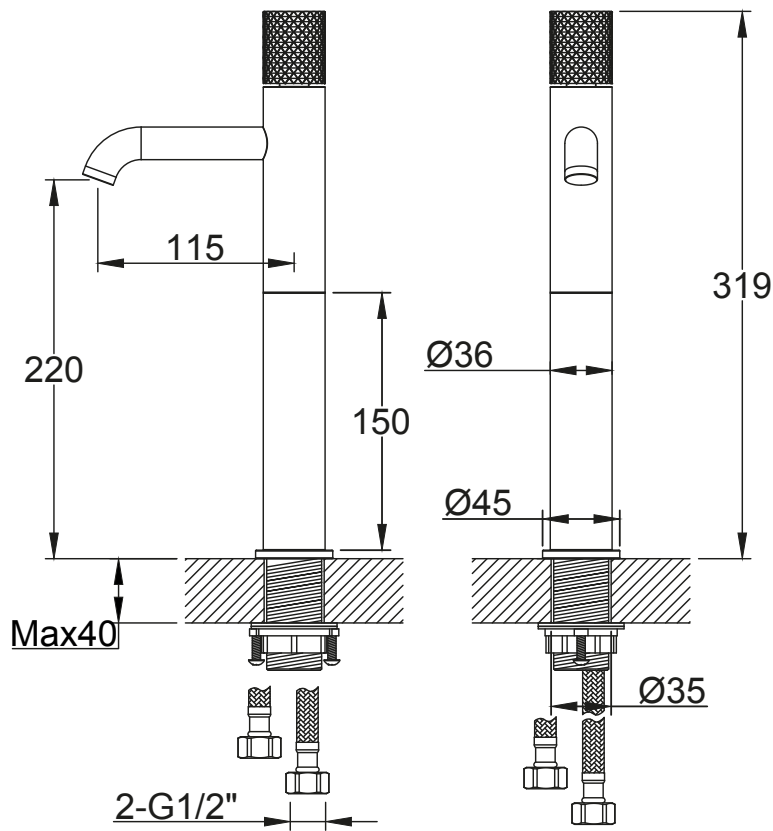

Range: Brassware
 Type: Diamond Tall Basin Mono Mixer - Nickel/Chrome
 Code: DI005 DI045
 Version/Date: v1 03/23

Information:

Guarantee/Aftercare: During installation extra care must be taken to avoid damaging the fittings. We provide a guarantee against faulty manufacture or materials (excluding serviceable parts), providing they have been installed, cared for and used in accordance with our instructions and good plumbing practice. We recommend that all brassware is installed to allow access to serviceable parts as we cannot accept responsibility in the event that access is required.