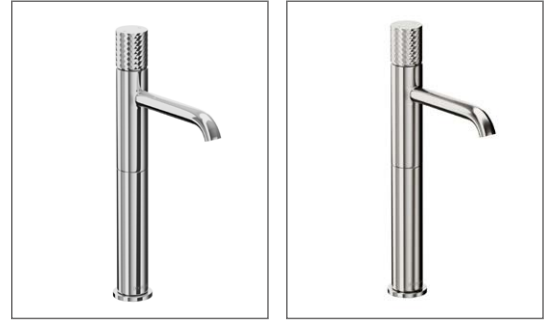

Range: Brassware
 Type: Diamond Tall Basin Mono Mixer - Nickel/Chrome
 Code: DI005 DI045
 Version/Date: v1 03/23

Information:

Guarantee/Aftercare: During installation extra care must be taken to avoid damaging the fittings. We provide a guarantee against faulty manufacture or materials (excluding serviceable parts), providing they have been installed, cared for and used in accordance with our instructions and good plumbing practice. We recommend that all brassware is installed to allow access to serviceable parts as we cannot accept responsibility in the event that access is required.

Finishes:

Chrome

Brushed Nickel

Phoenix Whirlpools Ltd. Unit 8, Leeds 27 Industrial Estate, Bruntcliffe Ave. Morley, Leeds LS27 0LL

Tel: 0113 201 2260 Email: sales@phoenix-uk.com Web: www.phoenix-uk.com