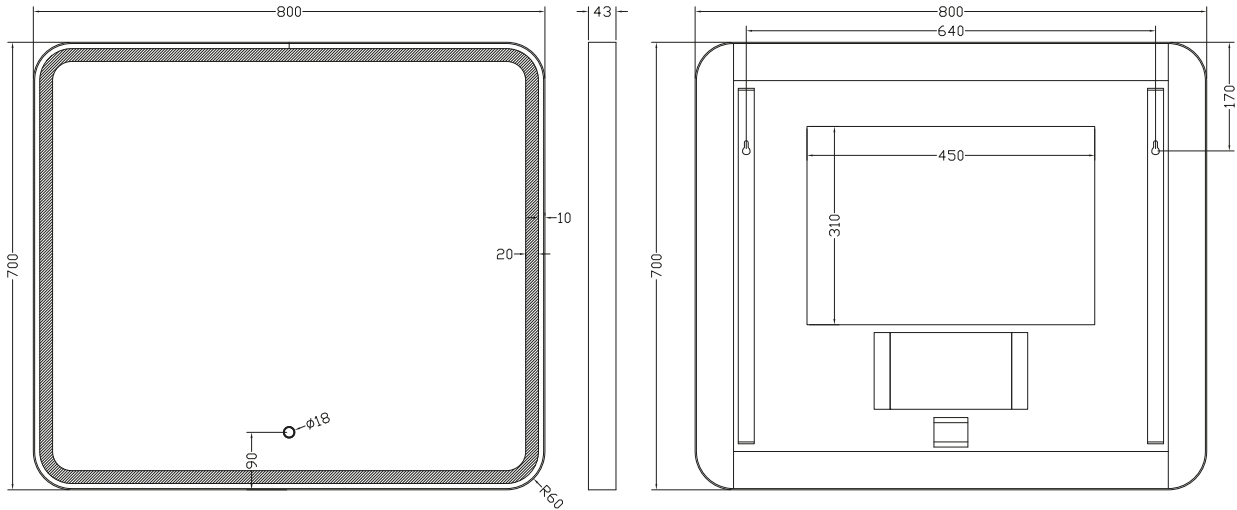

Range: Mirrors
 Type: I-Zone Colour Change
 Code: MI214 MI215
 Version/Date: v1 03/23

Information:

Due to the frame being produced from Brushed Aluminium, on the Brushed Brass colour this finish has a thin join line at the top.