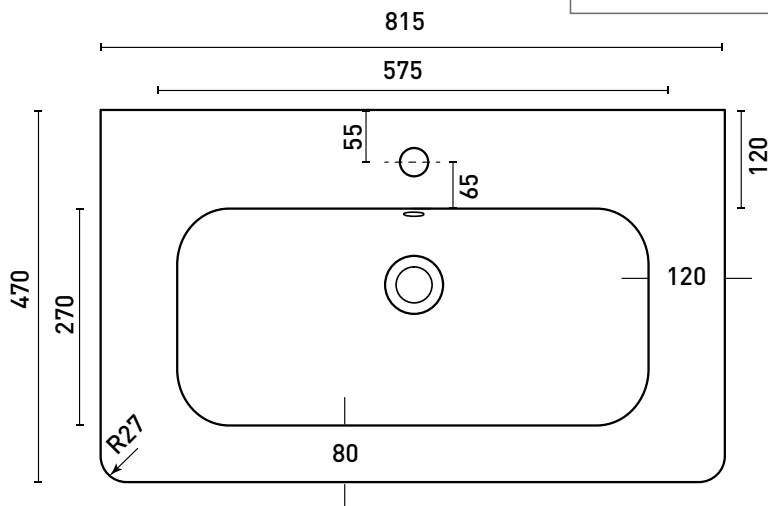

Range: Wye Furniture

Type: 80 Wall Mounted 2 Drawer Unit & Basin/Worktop

Code: N030118 N030218 N030318 N030418 N030518 N030718 NH/TH

Version/Date: v1 05/22

Mineral Cast 0/1 Taphole

Guarantee/Aftercare: During installation extra care must be taken to avoid damaging the fittings. We provide a guarantee against faulty manufacture or materials (excluding serviceable parts), providing they have been installed, cared for and used in accordance with our instructions and good plumbing practice.