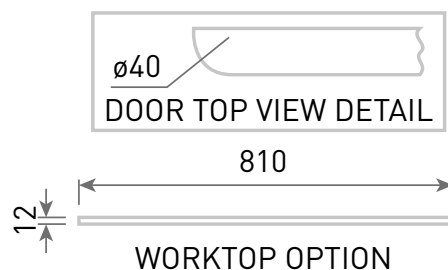

Range: Wye Furniture

Type: 80 Wall Mounted 2 Drawer Unit & Basin/Worktop

Code: N030118 N030218 N030318 N030418 N030518 N030718 NH/TH

Version/Date: v1 05/22

Mineral Cast 0/1 Taphole

Guarantee/Aftercare: During installation extra care must be taken to avoid damaging the fittings. We provide a guarantee against faulty manufacture or materials (excluding serviceable parts), providing they have been installed, cared for and used in accordance with our instructions and good plumbing practice.