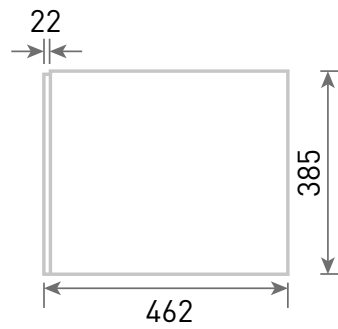

Range: Wye Furniture
Type: 80 Wall Mounted Unit & Basin/Worktop
Code: N030108 N030208 N030308 N030408 N030508 N030708 NH/TH
Version/Date: v3 05/22

Mineral Cast 0/1 Taphole

Guarantee/Aftercare: During installation extra care must be taken to avoid damaging the fittings. We provide a guarantee against faulty manufacture or materials (excluding serviceable parts), providing they have been installed, cared for and used in accordance with our instructions and good plumbing practice.