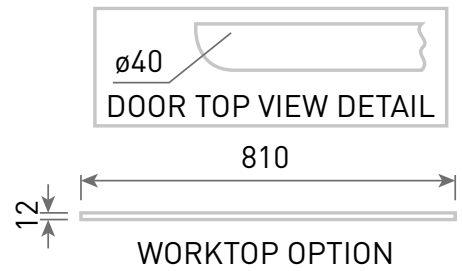

Range: Wye Furniture
Type: 80 Wall Mounted Unit & Basin/Worktop
Code: N030108 N030208 N030308 N030408 N030508 N030708 NH/TH
Version/Date: v3 05/22

Mineral Cast 0/1 Taphole

Guarantee/Aftercare: During installation extra care must be taken to avoid damaging the fittings. We provide a guarantee against faulty manufacture or materials (excluding serviceable parts), providing they have been installed, cared for and used in accordance with our instructions and good plumbing practice.