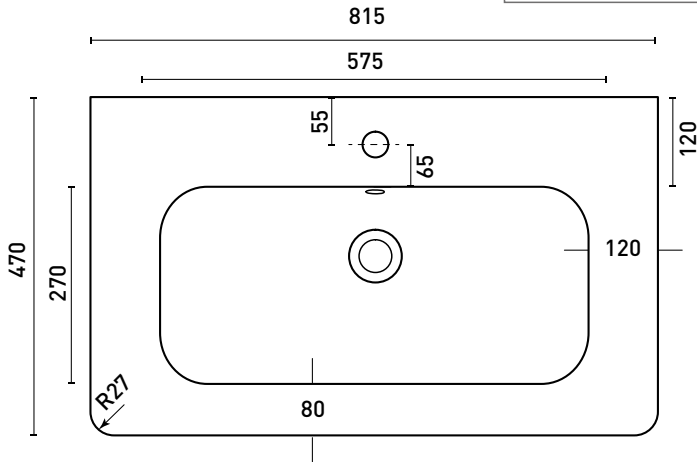

Range: Wye Furniture
Type: 80 Wall Mounted Unit & Basin/Worktop
Code: N030108 N030208 N030308 N030408 N030508 N030708 NH/TH
Version/Date: v3 05/22

Mineral Cast 0/1 Taphole

Guarantee/Aftercare: During installation extra care must be taken to avoid damaging the fittings. We provide a guarantee against faulty manufacture or materials (excluding serviceable parts), providing they have been installed, cared for and used in accordance with our instructions and good plumbing practice.