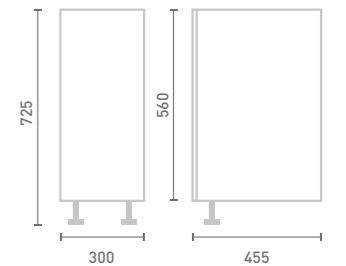

Unit Colour			
Gloss White	UF1076	£339	
Dove Grey Gloss	UF2076	£339	
Cashmere Gloss	UF3076	£339	
Stone Matt	UF4076	£339	
Matt Fern	UF5076	£339	
Matt Graphite	UF7076	£339	
Carini Walnut	UF6076	£339