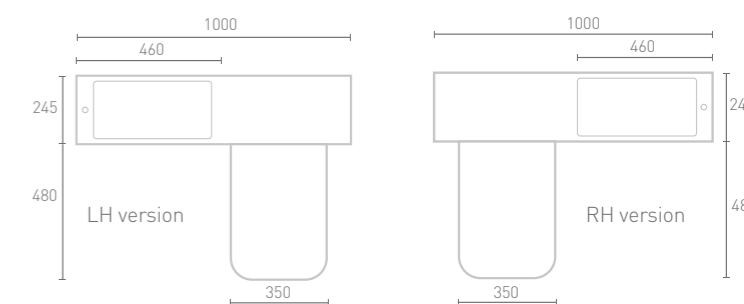

Choose your included handle