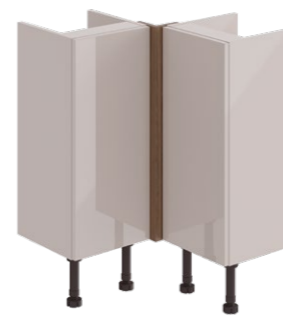

Choose Your Corner Post

685 x 48 x 48mm

Gloss White	PF1020	£32
Dove Grey Gloss	PF2020	£32
Cashmere Gloss	PF3020	£32
Stone Matt	PF4020	£32
Matt Fern	PF5020	£32
Matt Graphite	PF7020	£32
Carini Walnut	PF6020	£32