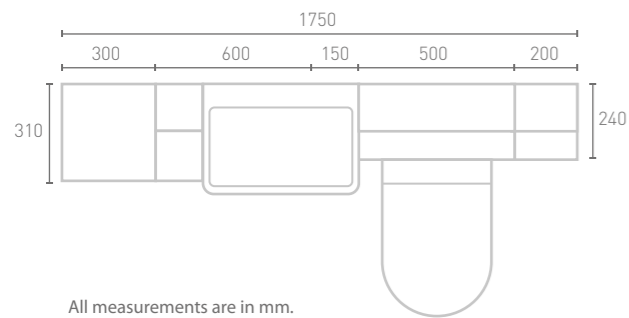

TOTAL PRICE £4055

All measurements are in mm.

Knurled Chrome Handle

Neo Quartz Worktop

For our full brassware collection see our Enclosures, Baths & Brassware brochure

Stone Matt

SLIMLINE/STANDARD

To provide additional space where needed this bathroom design combines slimline and standard depth units. The bathroom is fitted with a Reno basin, finished in Matt Graphite units and pelmet with Lunar Grey worktops, and accessorised with Slimline Bar handles and the Wye WC.