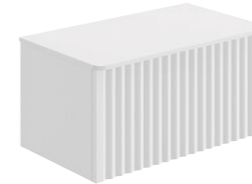

80 Wall Mounted Unit & 12mm Solid Surface Worktop

1. W81 x H41 x D47
   Includes
   • 1 Drawer
   • Choice of handle colours

Unit Colour	Unit Code	Unit & Luxury Worktop Price	Unit & Premium Worktop Price
Matt White	NT02MW	£721	£761
Matt Antique Rose	NT02AR		
Matt Parisian Blue	NT02PB		
Matt Grey Onyx	NT02YX		

To order, add the worktop colour code to the unit code eg. NT02MW (SW)