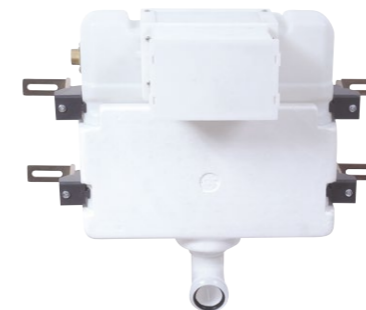

Front or Top Fix

Square Push Plate
 Complete with 82 Support Frame
 H82 x W50 x D15
 • Side Inlet
 • 400kg load bearing

Inc Chrome Push Plate CC011 £341

Inc Matt Black Push Plate BC011 £399

CC016 £179
Luxury Insulated Concealed Cistern
 Inc Dual Flush Round Pneumatic
 Push Plate
 H36 x W50 x D15 (Tank Dimensions)
 • Side Inlet