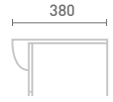

STANDARD

Twin Door Basin Unit & Reno Basin

W50/60 x H87 x D31
Includes
• Chrome overflow ring

Unit Colour	Unit Width 50	Unit Width 60
Gloss White	FF221 £639	FF321 £689
Dove Grey Gloss	FF222 £639	FF322 £689
Cashmere Gloss	FF223 £639	FF323 £689
Stone Matt	FF224 £639	FF324 £689
Matt Fern	FF225 £639	FF325 £689
Matt Graphite	FF227 £639	FF327 £689
Carini Walnut	FF226 £639	FF326 £689

Extras (Not sold separately)
• Matt Black Overflow WA042 £10
• Brushed Brass Overflow WA043 £10