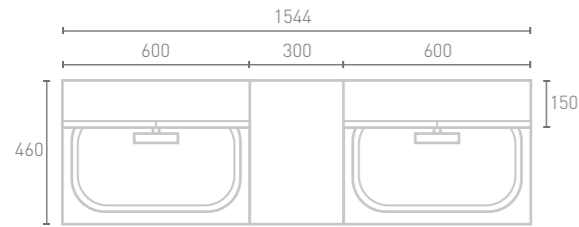

DEEP

The bold look of this bathroom was created using Stone Matt 460mm deep units with a continual Neo Quartz worktop. It features Knurled chrome handles and 2 x Nemi counter top basins and is finished off brilliantly with wall mirror cabinets and furniture lights. A full length matching splashback has been cleverly created using the Neo Quartz worktop.

Code	Qty	Description
UF4075	2	600 x 455 Deep Low Base Unit Twin Door
UF4076	1	300 x 455 Deep Low Base Unit Single Door
UF4091	2	600 Twin Door Mirrored Wall Cabinet
PF4002	1	1500 x 165 Plinth
PF4043	2	665 x 445 Deep Carcass Cladding Panel
WT130NQ	2	1544 x 460 Worktop - Neo Quartz
FL04	2	Mirror Light
FB010	2	Nemi Counter Top Basin 500 x 400 x 140
HA037	5	Knurled Chrome Handle
FE006	2	Sharp 2 Hole Wall Basin Mono
WA030	2	Unslotted Basin Waste

TOTAL PRICE £4055

All measurements are in mm.