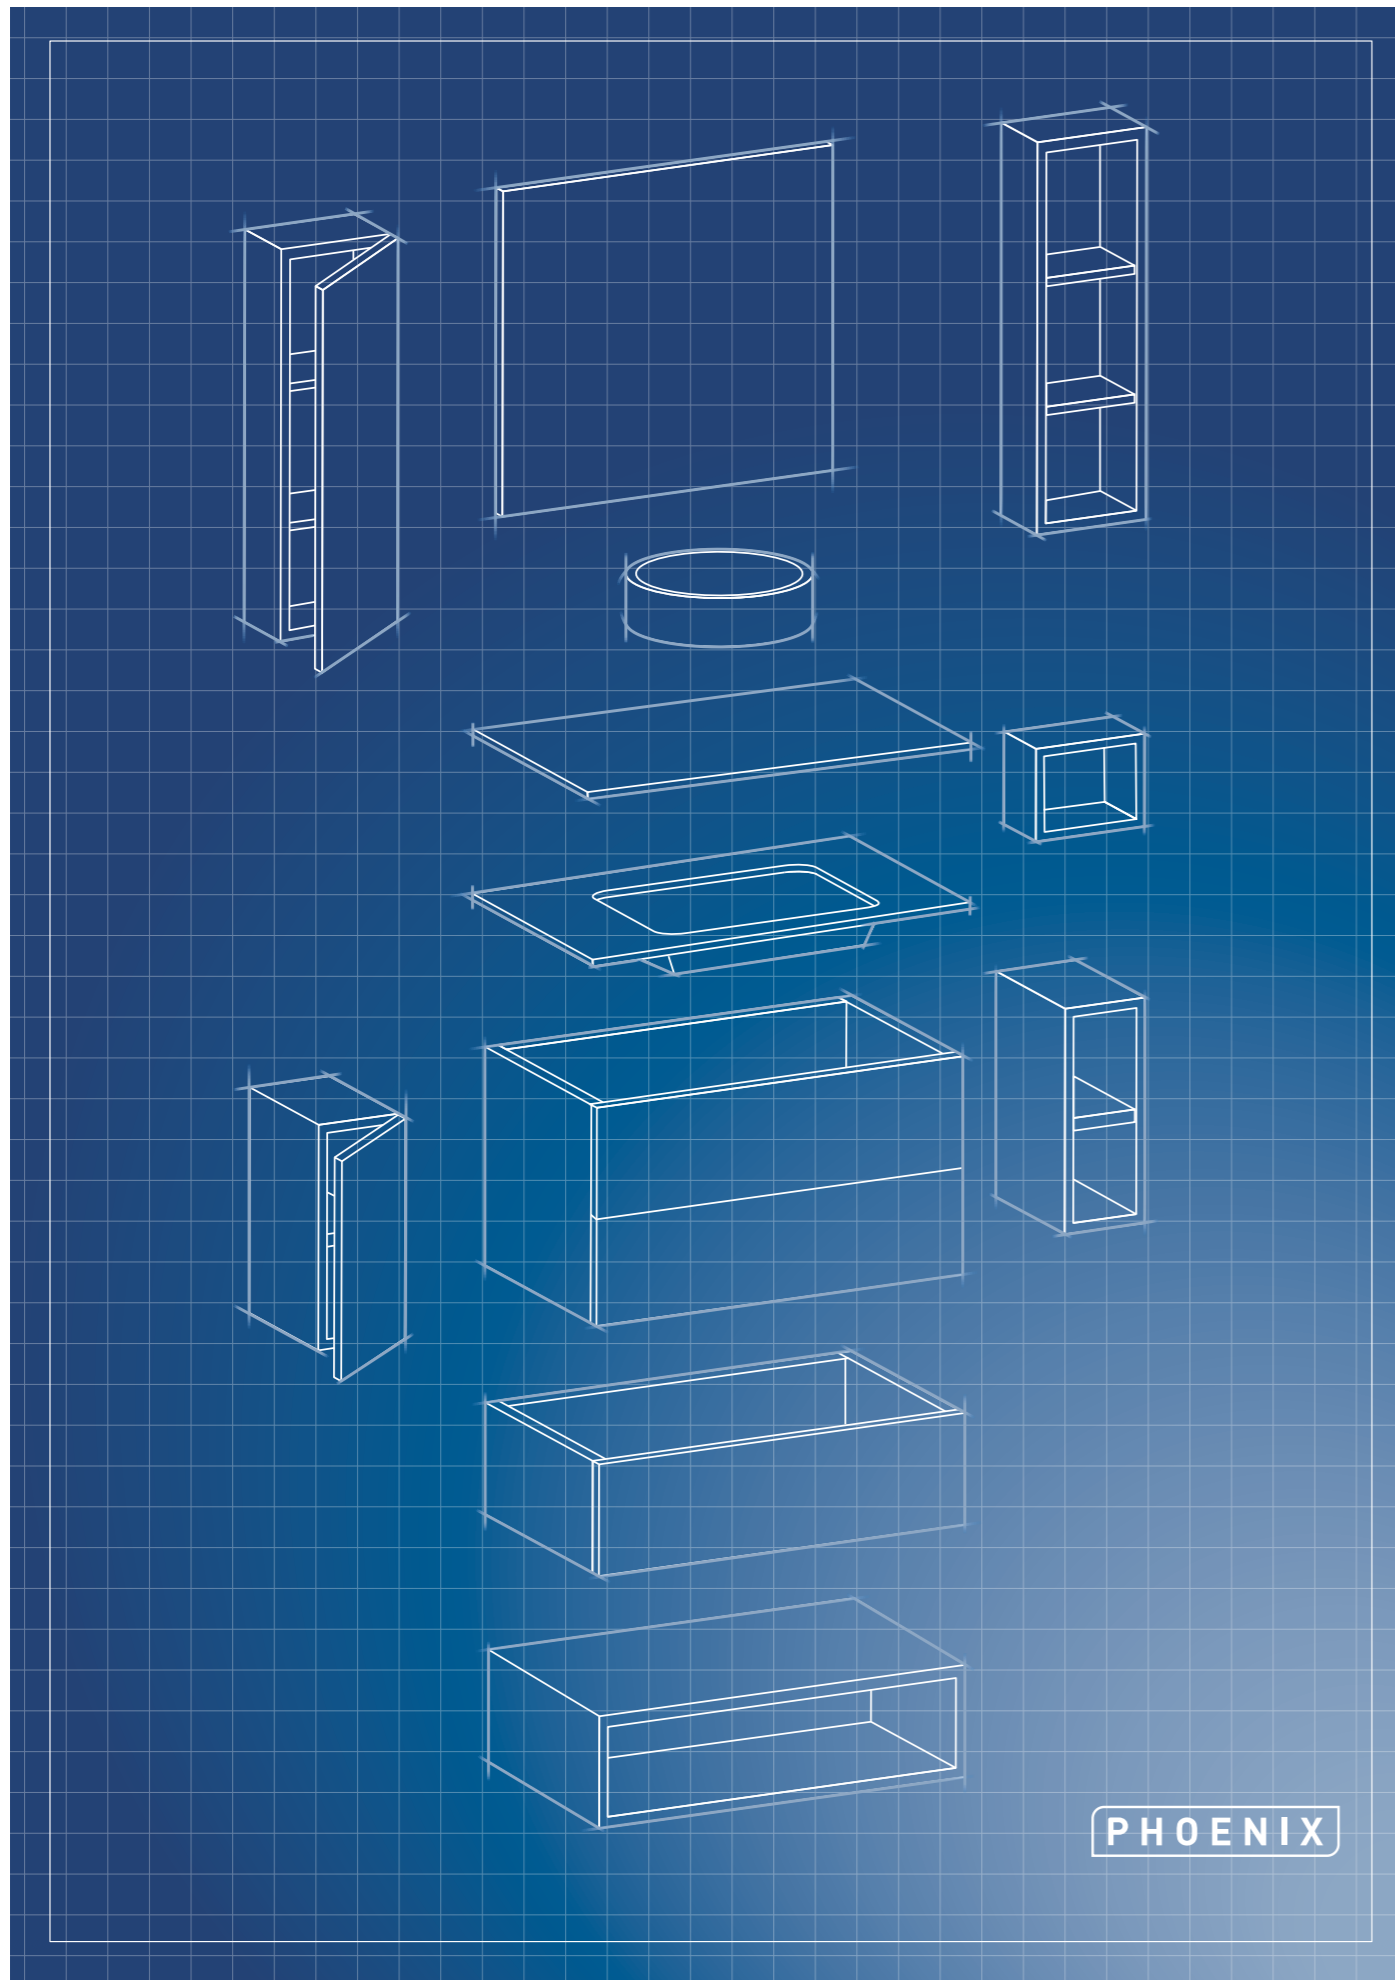

No two homes are precisely the same, which is why Phoenix have created the most versatile furniture collection available today.

Boasting fifteen stunning contemporary unit colours, nine worktop colours and multiple handle designs and colours, the Phoenix I-Zone collection is truly unique.

By following our simple steps, creating a dream bathroom could not be easier - a universe of possibilities where your imagination is your only boundary.