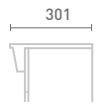

Unit Colour	Unit Width 50	Unit Width 60
Gloss White	FF041 £562	FF121 £618
Dove Grey Gloss	FF042 £562	FF122 £618
Cashmere Gloss	FF043 £562	FF123 £618
Stone Matt	FF044 £562	FF124 £618
Matt Fern	FF045 £562	FF125 £618
Matt Graphite	FF047 £562	FF127 £618
Carini Walnut	FF046 £562	FF126 £618

Extras (Not sold separately)
• Matt Black Overflow WA042 £10
• Brushed Brass Overflow WA043 £10

Twin Door Basin Unit & Liri Basin
W50/60 x H87 x D24
Includes
• Chrome overflow ring