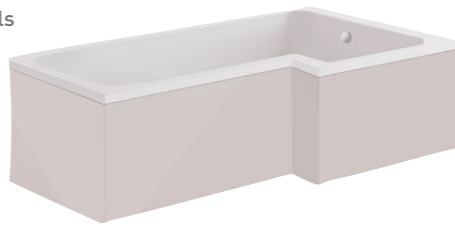

Qube L-Shaped Panels without Plinth
Height 500mm

Choose your panel size and add the colour code to the panel code eg. **BP70 (WH)** = 70 Bath Panel in Gloss White