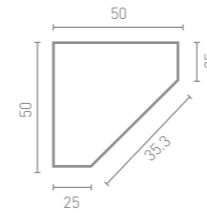

Gloss White N090185TH £499