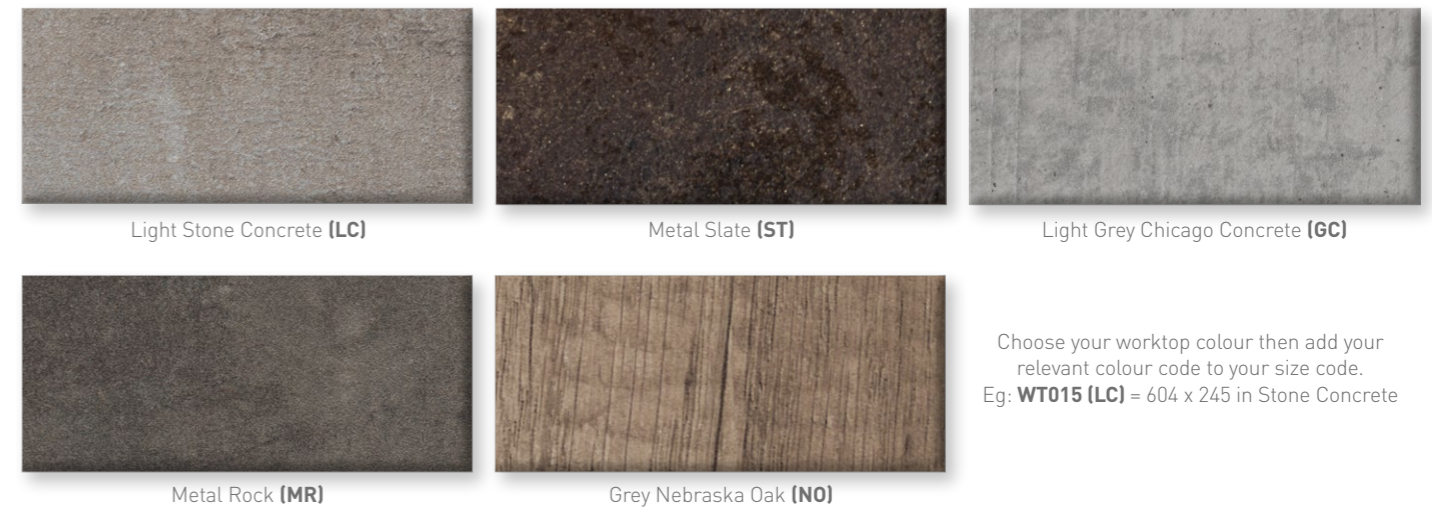

Choose your worktop colour then add your relevant colour code to your size code. Eg: **WT015 (LC)** = 604 x 245 in Stone Concrete

245mm Depth			315mm Depth			460mm Depth		
Length	Code	Standard Finish	Length	Code	Standard Finish	Length	Code	Standard Finish
604	WT015	£58	604	WT070	£62	644	WT115	£74
904	WT025	£67	904	WT080	£74	944	WT120	£87
1004	WT030	£70	1004	WT085	£77	1244	WT125	£103
1504	WT045	£90	1504	WT100	£98	1544	WT130	£132
2004	WT050	£102	2004	WT105	£113	2044	WT135	£153

* All worktops must be ordered with units, not sold as a separate item.