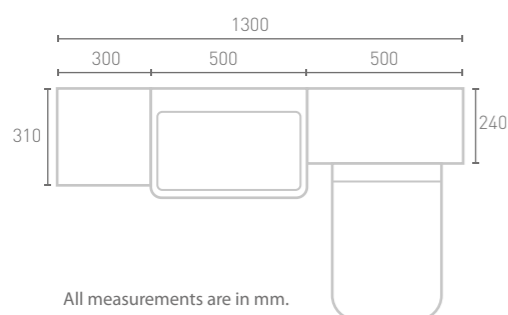

STANDARD/SLIMLINE WALL MOUNTED

This simple but elegant bathroom design features the Reno basin and single 310mm drawer unit, which marry up with the slim back to wall unit, all in the beautiful Cashmere Gloss finish. This is enhanced with a Sparkling White solid surface worktop, Smooth Cashmere handles and a Sima WC.

Code	Qty	Description
FF423	1	500 x 310 Std Single Drawer Basin Unit & Reno Basin
UF3064	1	300 x 310 Standard Single Door Base Unit
FF603	1	500 x 240 Slimline BTW Unit inc Concealed Cistern
SI044	1	Sima Back to Wall WC inc Soft Close Seat
FM50	1	500 Mirror
FL04	1	Mirror Light
WT010SW	1	504 x 245 Worktop - Sparkling White
WT060SW	1	302 x 315 Worktop - Sparkling White
HA033	2	Smooth Handle Gloss Cashmere
ET009	1	I-Zone Basin Mono Mixer Tap Chrome

TOTAL PRICE £2308

For our full brassware collection see our Enclosures, Baths & Brassware brochure