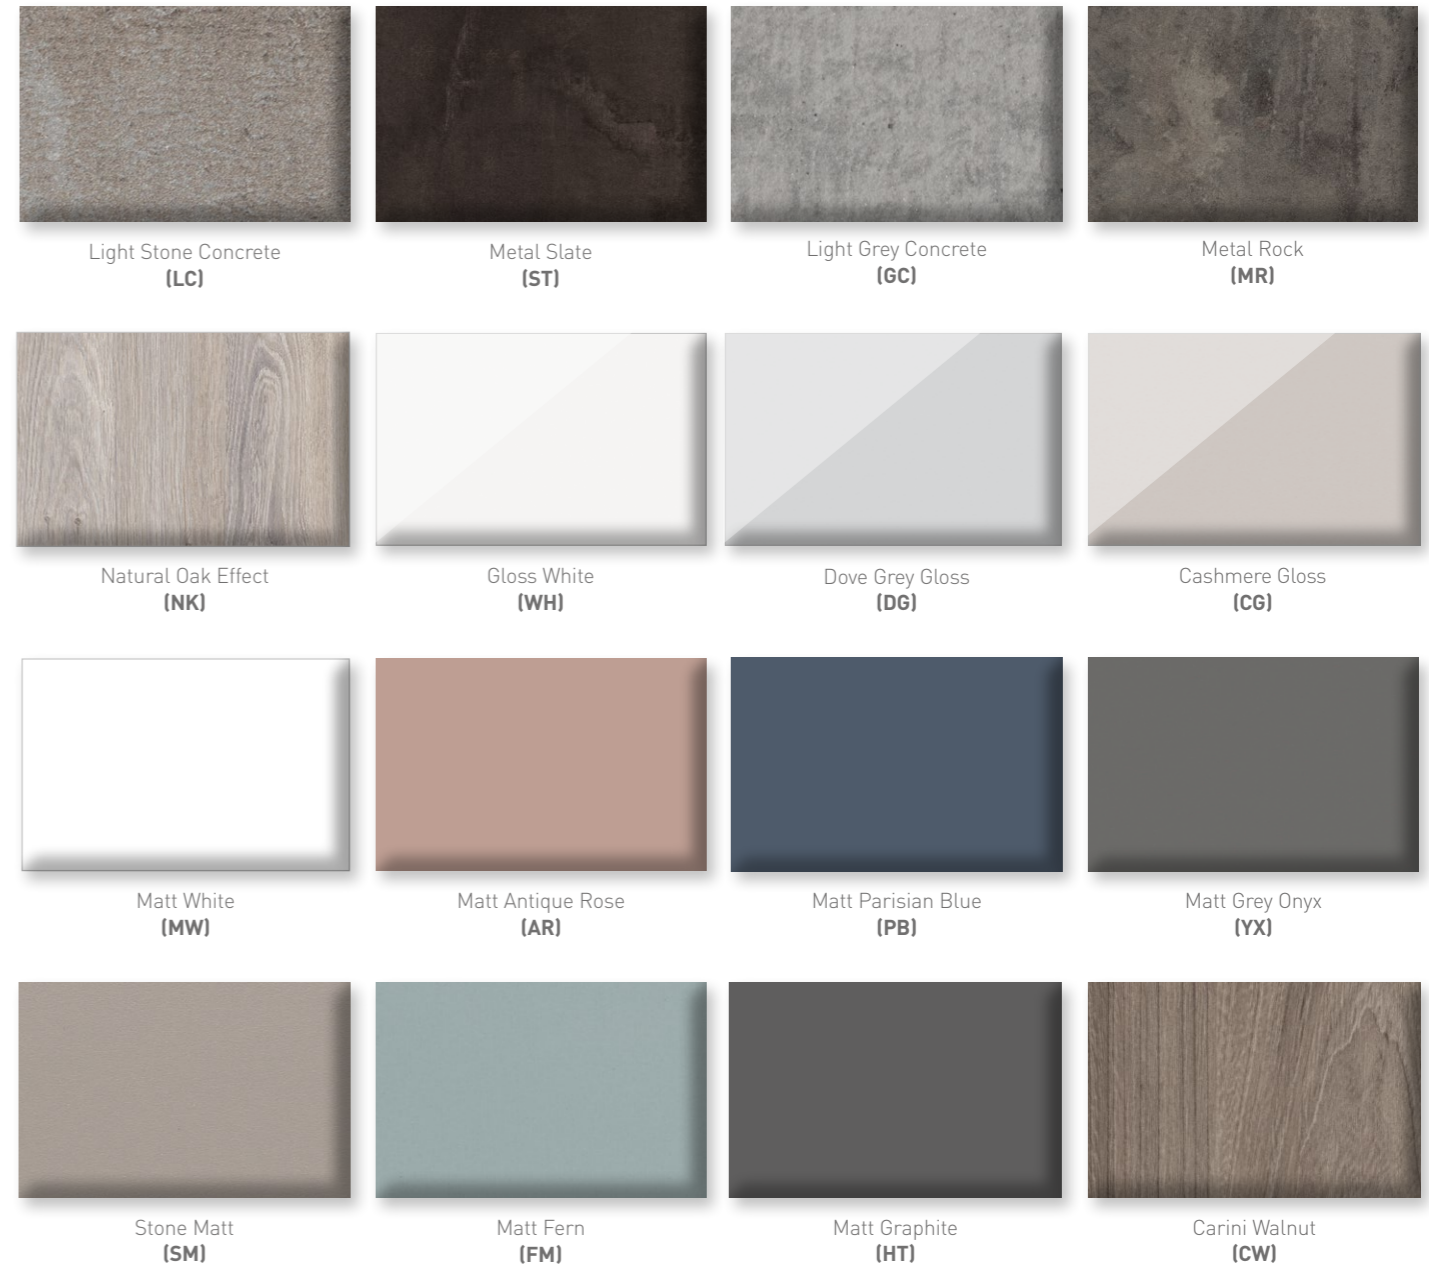

Panel Size	Panel Code	Price
70	BP70	£100
75	BP75	£108
80	BP80	£113
90*	BP90	£114
120*	BP120	£133
140*	BP140	£141
150*	BP150	£150
160*	BP160	£159
170	BP170	£187
180	BP180	£201
200*	BP200	£225
Qube Front	QP170	£265
Qube End	QP70	£83

* Special Order

For our full range of Handles see page 37