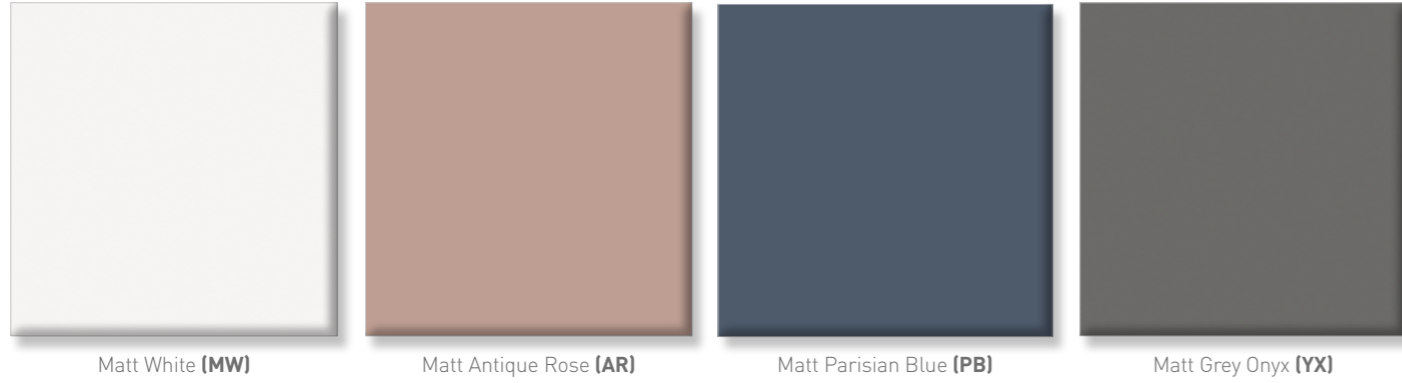

Unit Colours & Codes

MATT FINISHES