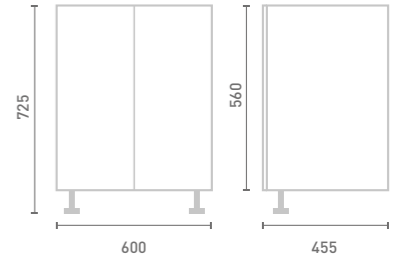

Unit Colour			
Gloss White	UF1075	£459	
Dove Grey Gloss	UF2075	£459	
Cashmere Gloss	UF3075	£459	
Stone Matt	UF4075	£459	
Matt Fern	UF5075	£459	
Matt Graphite	UF7075	£459	
Carini Walnut	UF6075	£459