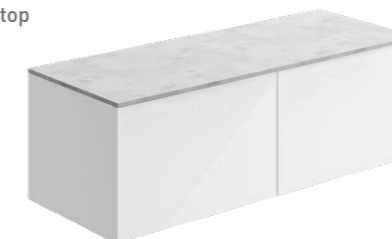

Unit & Luxury Worktop
£854

Unit & Premium Worktop
£911

120 Wall Mounted Unit & 12mm Solid Surface Worktop

W121 x H39 x D46

Includes:

- 2 Drawers
- Choice of handles

Gloss White	N100113
Dove Grey Gloss	N100213
Cashmere Gloss	N100313
Stone Matt	N100413
Matt Fern	N100513
Matt Graphite	N100713
Natural Oak Effect	N100813