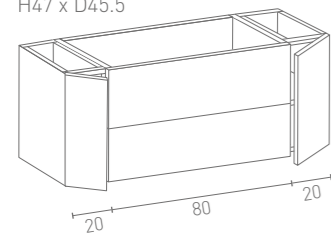

Double Drawer & Double Door Basin Unit
H47 x D45.5

Width	Code	Price
120	Z23	£907

Waste Cutout

Round Mineral Cast No Taphole Basin
H15 x D46

Width	Option	Code	Price
121	Inc Chrome Overflow	VB371	£325

Width	Option	Code	Price
121	Inc Matt Black Overflow	VB371B	£335

Width	Option	Code	Price
121	Inc Brushed Brass Overflow	VB371G	£335

Round Mineral Cast 1 Taphole Basin
H15 x D46

Width	Option	Code	Price
121	Inc Chrome Overflow	VB370	£325

Width	Option	Code	Price
121	Inc Matt Black Overflow	VB370B	£335

Width	Option	Code	Price
121	Inc Brushed Brass Overflow	VB370G	£335

Choose your panel size and add the colour code to the panel code eg. **BP70 (LC)** = 70 Bath Panel in Light Stone Concrete