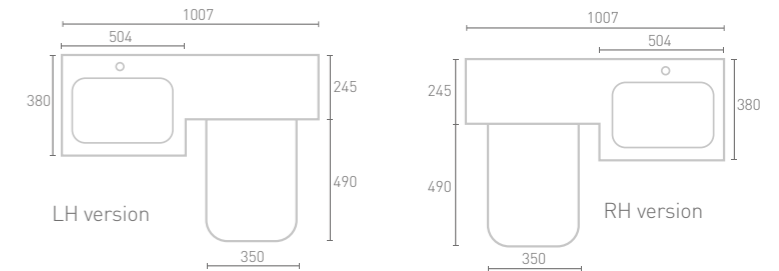

Choose your included handle