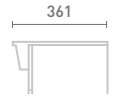

Twin Door Basin Unit & Arno Basin

W50/60 x H87 x D31
Includes
• Chrome overflow ring

Unit Colour	Unit Width 50	Unit Width 60
Gloss White	FF241 £619	FF341 £667
Dove Grey Gloss	FF242 £619	FF342 £667
Cashmere Gloss	FF243 £619	FF343 £667
Stone Matt	FF244 £619	FF344 £667
Matt Fern	FF245 £619	FF345 £667
Matt Graphite	FF247 £619	FF347 £667
Carini Walnut	FF246 £619	FF346 £667

Extras (Not sold separately)
• Matt Black Overflow WA042 £10
• Brushed Brass Overflow WA043 £10