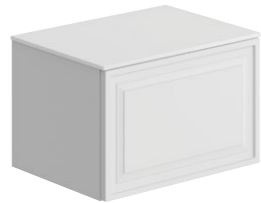

To order, add the worktop colour code to the unit code
eg. **NH01MW (SW)**=60 Matt White Wall Unit & Sparkling White Worktop

60 Wall Mounted Unit & 12mm Solid Surface Worktop
W x H x D
Includes:
• 1 Drawer
• Choice of handles