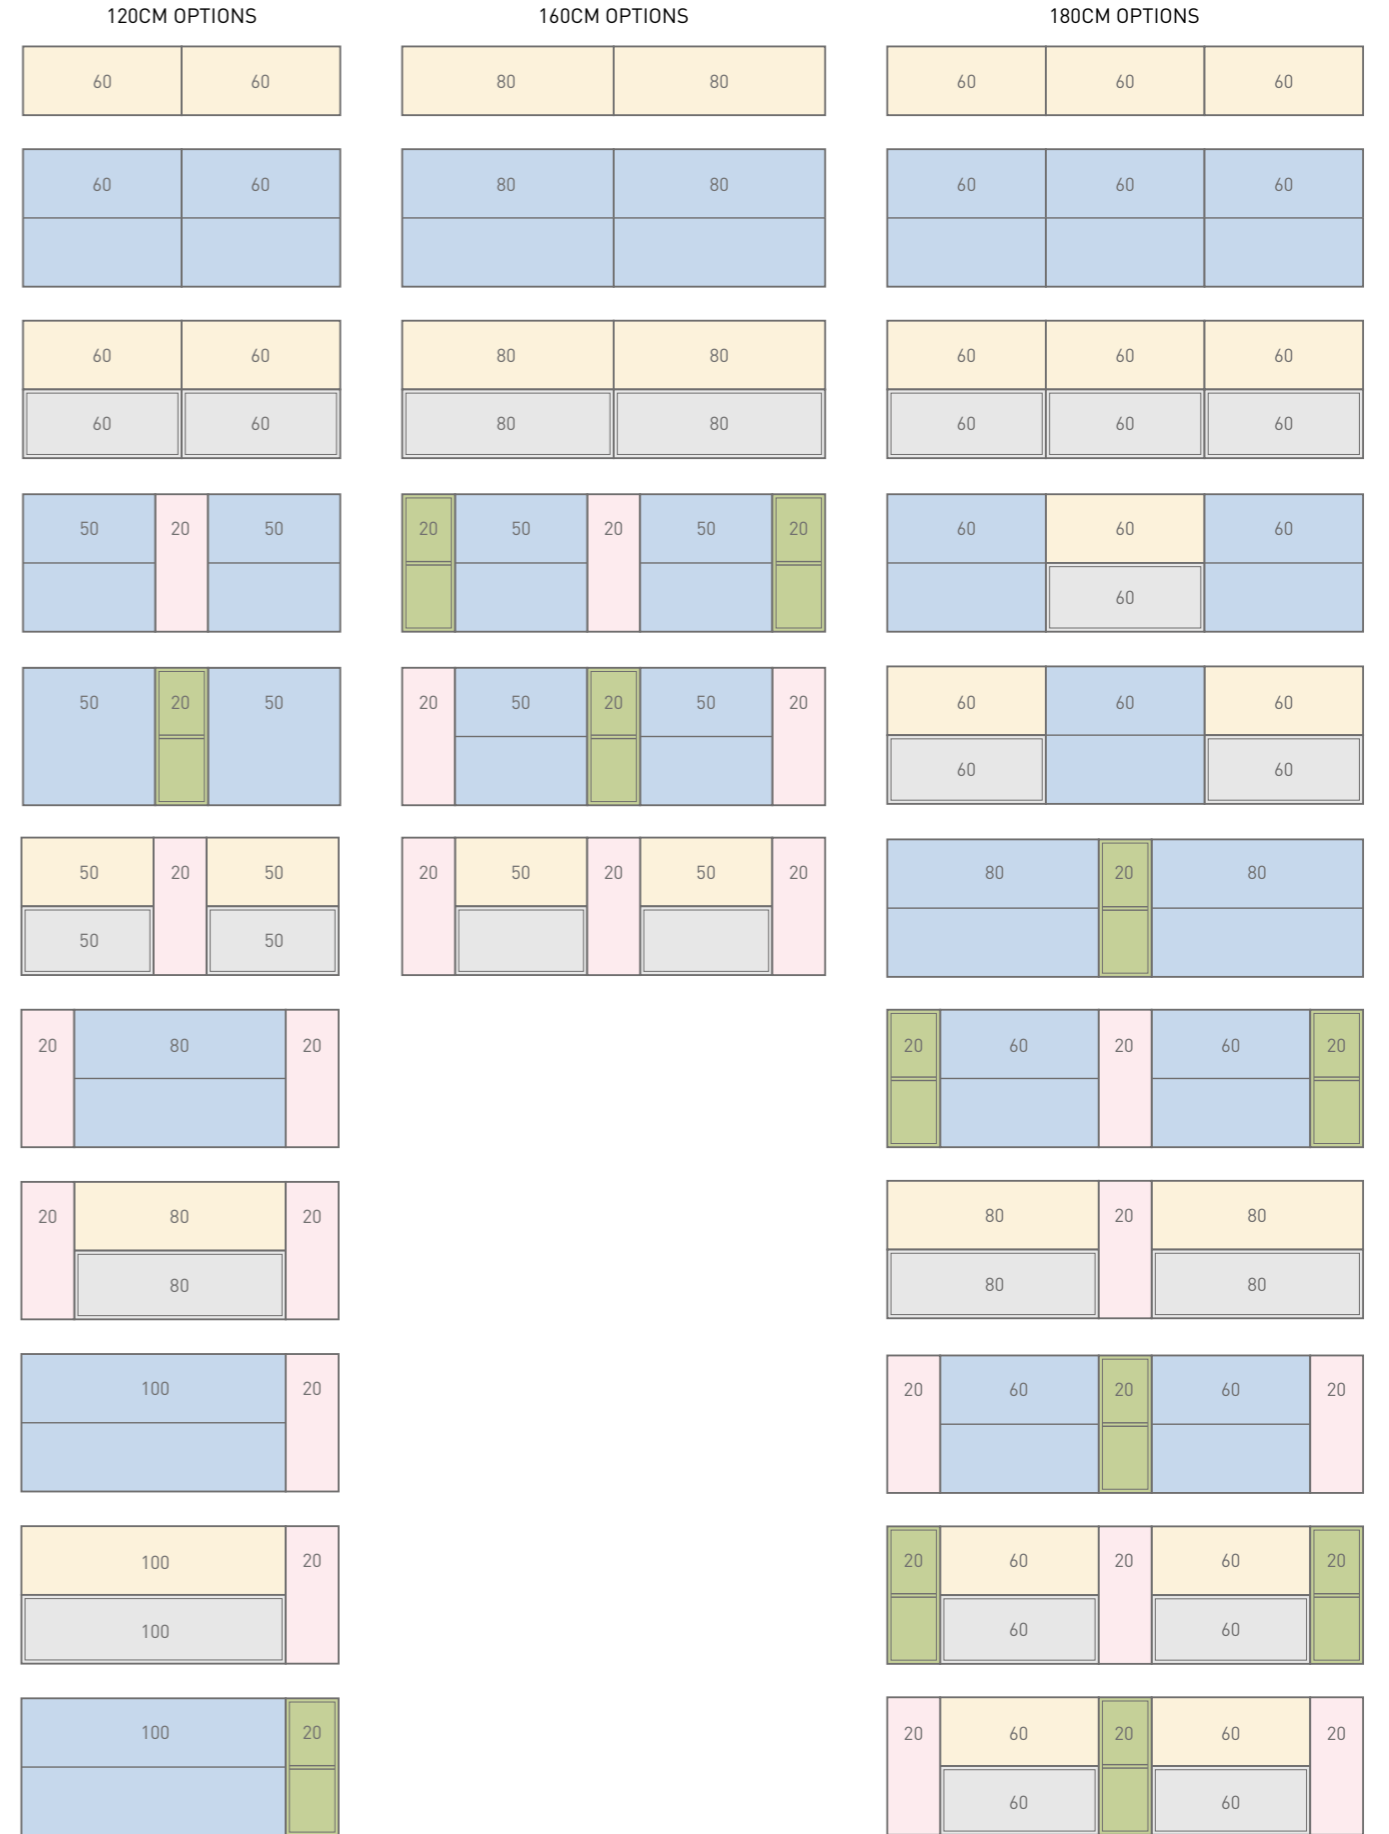

I-ZONE EXAMPLE CONFIGURATIONS