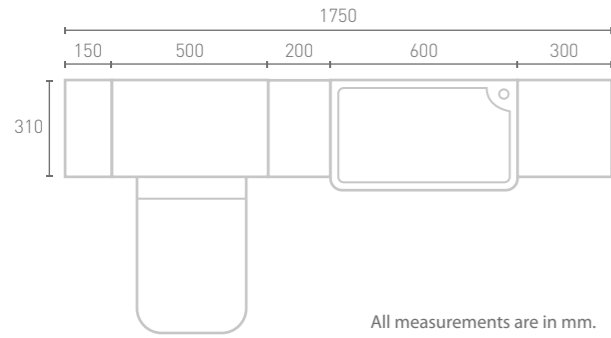

STANDARD

This clean crisp design was created using our Arno basin and 310 deep units. The design features Gloss White units and a Crystal Black solid surface worktop, the finishing touches were added using Phoenix's Dorton handle and Lune WC.

Code	Qty	Description
FF341	1	600 x 310 Standard Twin Door Basin Unit & Arno Basin
UF1061	1	150 x 310 Standard Single Door Base Unit
FF801	1	500 x 310 Standard BTW Unit inc Concealed Cistern
MN044	1	Lune Comfort Height Back to Wall WC inc Soft Close Seat
UF1062	1	200 x 310 Standard Single Door Base Unit
UF1064	1	300 x 310 Standard Single Door Base Unit
FM60	1	600 Mirror
PF1002	1	1500 x 165 Plinth
WT095CB	1	1204 x 315 Worktop - Crystal Black
FL03	1	Panel & Plinth Light
HA004	5	Dorton Handle
PI009	1	Lune Basin Mono Tap

TOTAL PRICE £3094

Dorton Handle