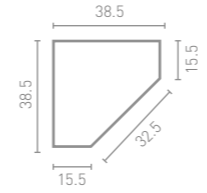

Gloss White N090184TH £399