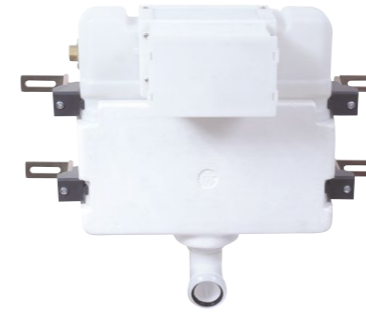

Luxury Insulated Concealed Cistern
Inc Dual Flush Square Pneumatic
Push Plate
H36 x W50 x D15 (Tank Dimensions)
• Side Inlet

Inc Chrome Push Plate CC015 £179

Inc Matt Black Push Plate BC015 £240

Front or Top Fix