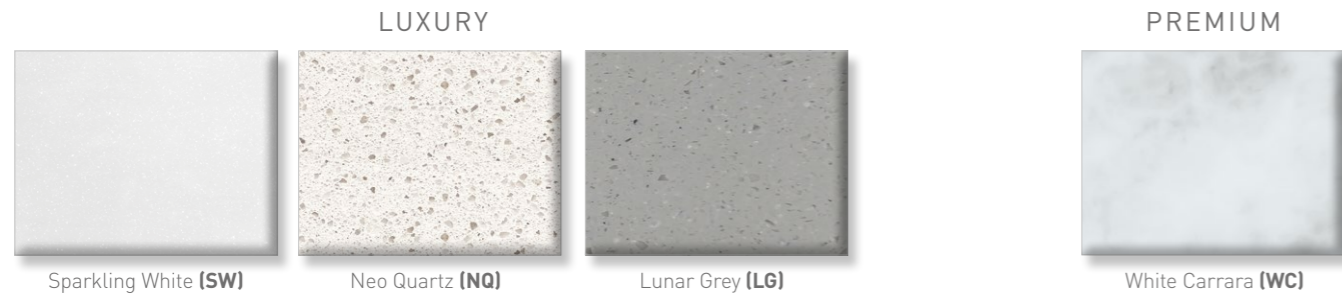

Worktop & Splashback Colours

To order, add the worktop colour code to the unit code
eg. **NE01MW (SW)**=60 Matt White Wall Unit & Sparkling White Worktop

60 Wall Mounted Unit & 12mm Solid Surface Worktop
W61 x H40 x D46
Includes:
• 2 Drawers
• Choice of handles

Unit Colour	Unit Code
Matt White	NE01MW
Matt Antique Rose	NE01AR
Matt Parisian Blue	NE01PB
Matt Grey Onyx	NE01YX

Unit & Luxury Worktop
£681

Unit & Premium Worktop
£704

80 Wall Mounted Unit & 12mm Solid Surface Worktop
W81 x H40 x D46
Includes:
• 2 Drawers
• Choice of handles

Matt White	NE02MW
Matt Antique Rose	NE02AR
Matt Parisian Blue	NE02PB
Matt Grey Onyx	NE02YX

Unit & Luxury Worktop
£740

Unit & Premium Worktop
£773

120 Wall Mounted Unit & 12mm Solid Surface Worktop
W121 x H40 x D46
Includes:
• 4 Drawers
• Choice of handles

Matt White	NE03MW
Matt Antique Rose	NE03AR
Matt Parisian Blue	NE03PB
Matt Grey Onyx	NE03YX

Unit & Luxury Worktop
£1307

Unit & Premium Worktop
£1356

12mm Solid Surface Splashbacks*

Unit Size	Unit Code	Luxury	Premium
W61 x H38	WT171	£170	£193
W81 x H38	WT172	£208	£241
W121 x H38	WT174	£287	£334

To order, add the colour code to the splashback code eg **WT171 (SW)**

*Not sold separately

Semi Column Universal Opening
W30 x H100 x D22
Includes
• 2 Shelves
• Choice of handles

Unit Colour	Unit Code	Price
Matt White	SC30MW	£299
Matt Antique Rose	SC30AR	£299
Matt Parisian Blue	SC30PB	£299
Matt Grey Onyx	SC30YX	£299

Back to Wall Unit, Cistern & I-Zone Rimless WC
W50 x H87 x D70
Includes
• 3/6L Flush Cistern
• Push Button - Chrome
• Colour Co-ordinated Worktop

Matt White	CWC50ZMW	£757
Matt Antique Rose	CWC50ZAR	£757
Matt Parisian Blue	CWC50ZPB	£757
Matt Grey Onyx	CWC50ZYX	£757

Back to Wall Unit & Cistern
W50 x H87 x D21
Includes
• 3/6L Flush Cistern
• Push Button - Chrome
• Colour Co-ordinated Worktop

Matt White	CWC50MW	£399
Matt Antique Rose	CWC50AR	£399
Matt Parisian Blue	CWC50PB	£399
Matt Grey Onyx	CWC50YX	£399

Extras (Not sold separately. Must be ordered with unit)
Push Button - Matt Black CC031 £15
Push Button - Brushed Brass CC030 £15

For matching Bath Panels see page 41

Choose your included handle

Slimline Bar Handle 152mm

Knurled Handle 183mm

Sharp Handle 100mm