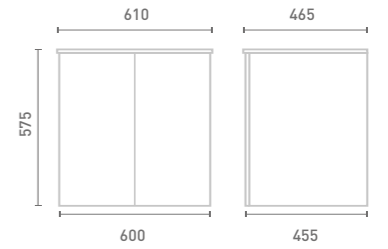

Unit Colour			
Gloss White	FF981	£629	
Dove Grey Gloss	FF982	£629	
Cashmere Gloss	FF983	£629	
Stone Matt	FF984	£629	
Matt Fern	FF985	£629	
Matt Graphite	FF987	£629	
Carini Walnut	FF986	£629