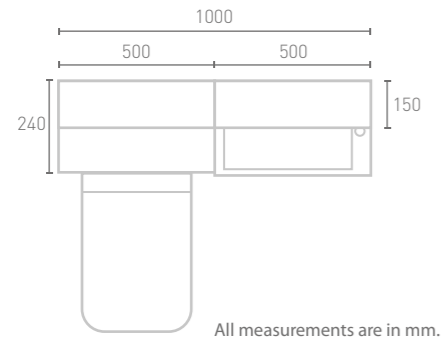

SLIMLINE

This minimalist space-saving design features a Liri basin, Dove Grey Gloss units and is topped off with Sparkling White worktops and a light pelmet. This cloakroom is stylishly accessorised with Askern handles and the Lune WC.

Code	Qty	Description
FF062	1	500 x 240 Slimline Basin Unit & Liri Basin
FF602	1	500 x 240 Slimline BTW Unit inc Concealed Cistern
MN044	1	Lune Comfort Height Back to Wall WC inc Soft Close Seat
UF2083	1	500 x 150 Twin Door Wall Unit
FM50	1	500 Mirror
PF2001	1	1000 x 165 Plinth
PF2025	1	100 Standard Filler
WT015SW	1	604 x 245 Worktop - Sparkling White
WT035SW	1	1104 x 245 Worktop/Pelmet - Sparkling White
FL01	1	Pelmet Light - Round
HA002	4	Askern Handle
FA009	1	Fabia Basin Mono Tap inc Waste

TOTAL PRICE £2279