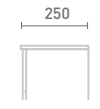

Unit Colour	Unit Width 50	Unit Width 60
Gloss White	FF061 £449	FF141 £483
Dove Grey Gloss	FF062 £449	FF142 £483
Cashmere Gloss	FF063 £449	FF143 £483
Stone Matt	FF064 £449	FF144 £483
Matt Fern	FF065 £449	FF145 £483
Matt Graphite	FF067 £449	FF147 £483
Carini Walnut	FF066 £449	FF146 £483

Extras (Not sold separately)
• Matt Black Overflow WA042 £10
• Brushed Brass Overflow WA043 £10

Full Height Door Basin Unit & Liri Basin
W50/60 x H87 x D24
Includes
• Chrome overflow ring