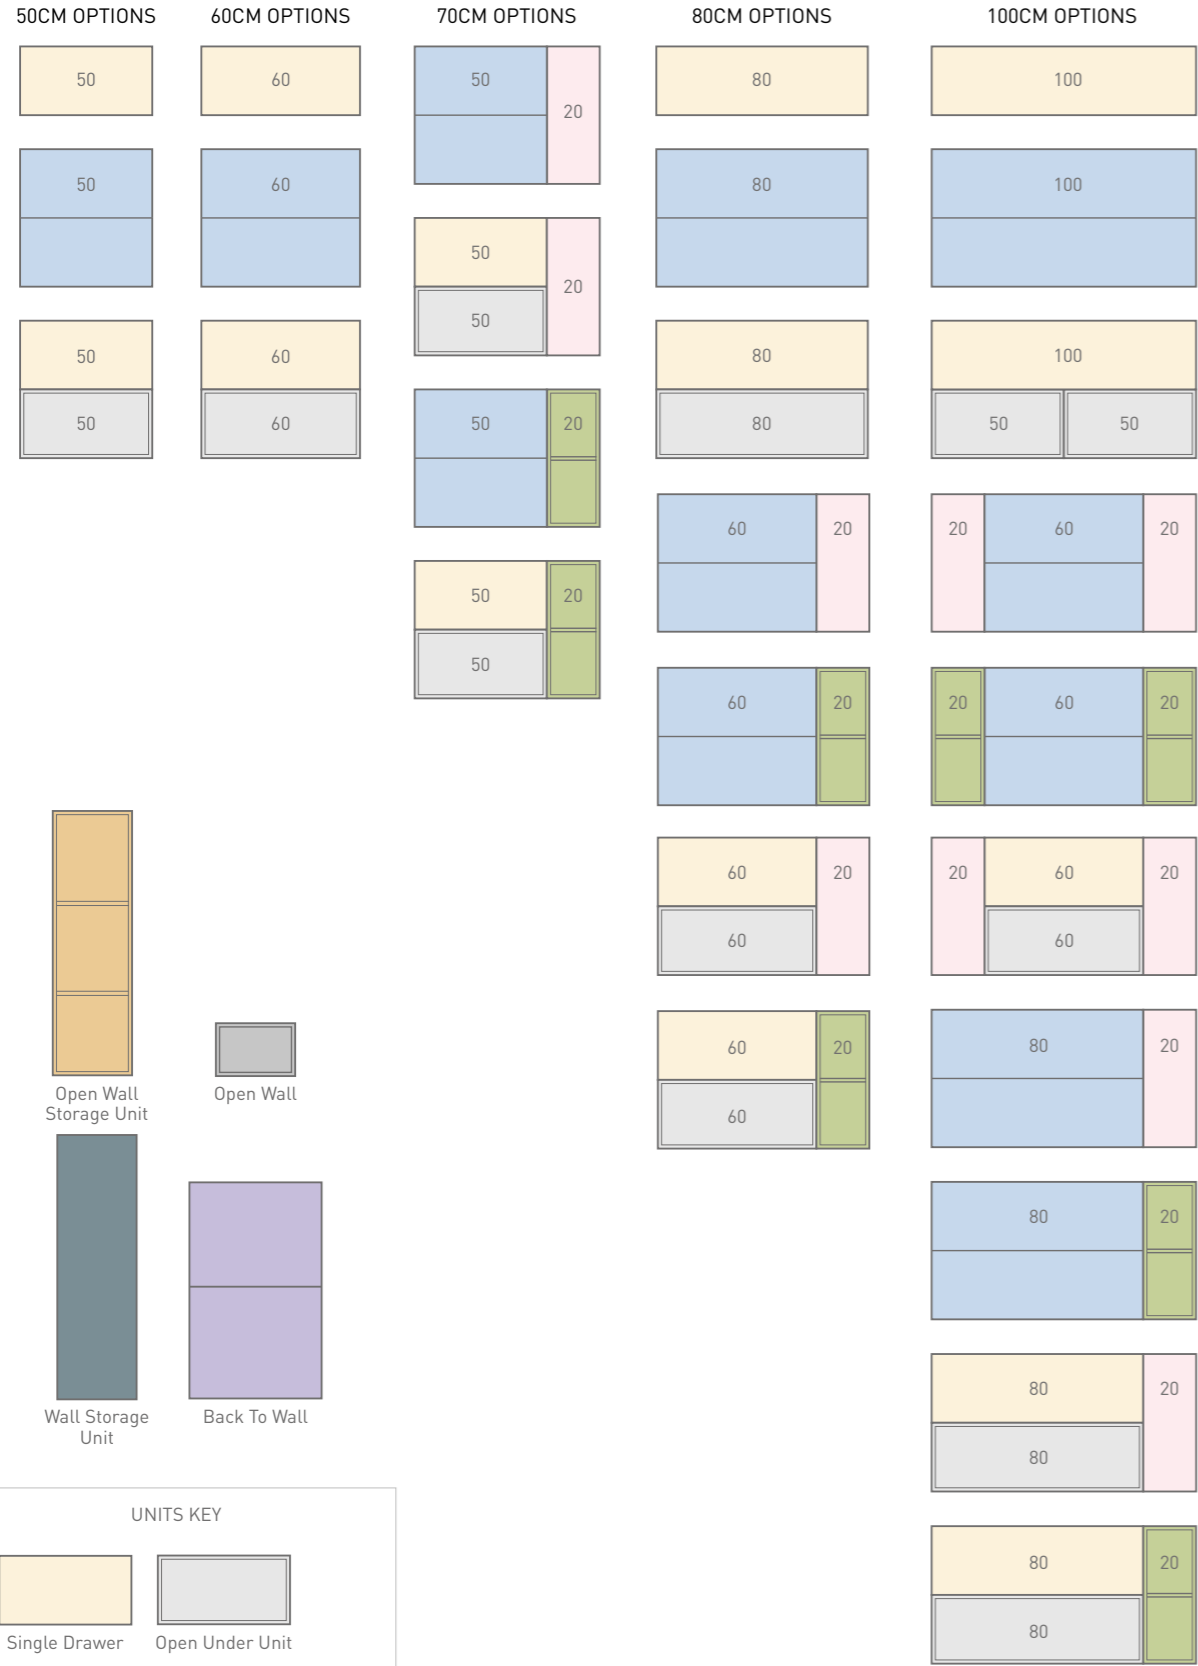

I-ZONE EXAMPLE CONFIGURATIONS