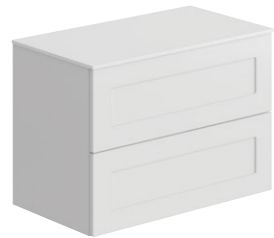

Unit Colour	Unit Code
Matt White	NE01MW
Matt Antique Rose	NE01AR
Matt Parisian Blue	NE01PB
Matt Grey Onyx	NE01YX

Unit & Luxury Worktop
£681

Unit & Premium Worktop
£704

80 Wall Mounted Unit & 12mm Solid Surface Worktop
W81 x H40 x D46
Includes:
• 2 Drawers
• Choice of handles