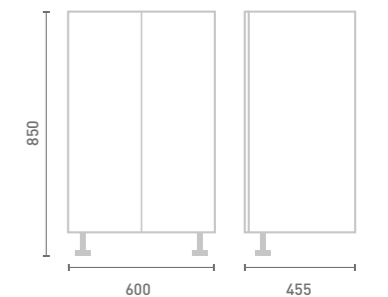

Unit Colour			
Gloss White	UF1077	£519	
Dove Grey Gloss	UF2077	£519	
Cashmere Gloss	UF3077	£519	
Stone Matt	UF4077	£519	
Matt Fern	UF5077	£519	
Matt Graphite	UF7077	£519	
Carini Walnut	UF6077	£519