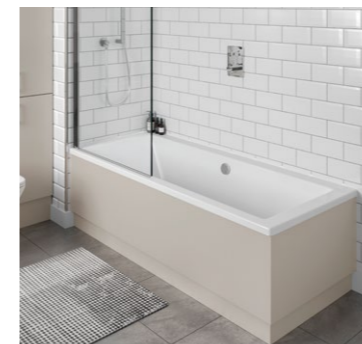

Chrome
For Ceramic Basin - Included

Matt Black
For Ceramic Basin WA044 £10

Brushed Brass
For Ceramic Basin WA045 £10

Bath Panels

PHOENIX

For our full range of Bath Panels see page 41

CLOAKROOMS

Featuring fourteen basin options from 40 to 60cm round or square and wall and floor mounted options available in four colours, Phoenix cloakroom collections has a solution for every space.