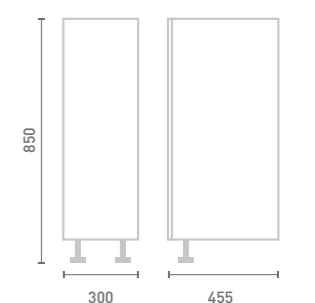

Unit Colour			
Gloss White	UF1078	£369	
Dove Grey Gloss	UF2078	£369	
Cashmere Gloss	UF3078	£369	
Stone Matt	UF4078	£369	
Matt Fern	UF5078	£369	
Matt Graphite	UF7078	£369	
Carini Walnut	UF6078	£369