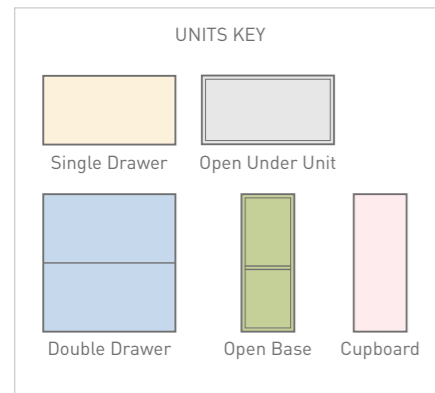

I-ZONE EXAMPLE CONFIGURATIONS