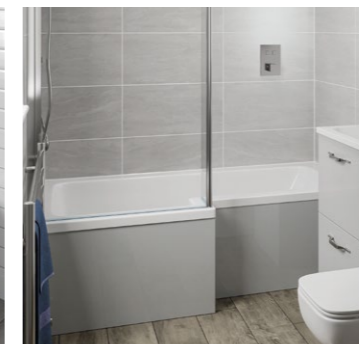

Chrome
For Ceramic Basin - Included

Matt Black
For Ceramic Basin WA044 £10

Brushed Brass
For Ceramic Basin WA045 £10

Bath Panels

PHOENIX

For our full range of Bath Panels see page 41

CLOAKROOMS

Featuring fourteen basin options from 40 to 60cm round or square and wall and floor mounted options available in four colours, Phoenix cloakroom collections has a solution for every space.