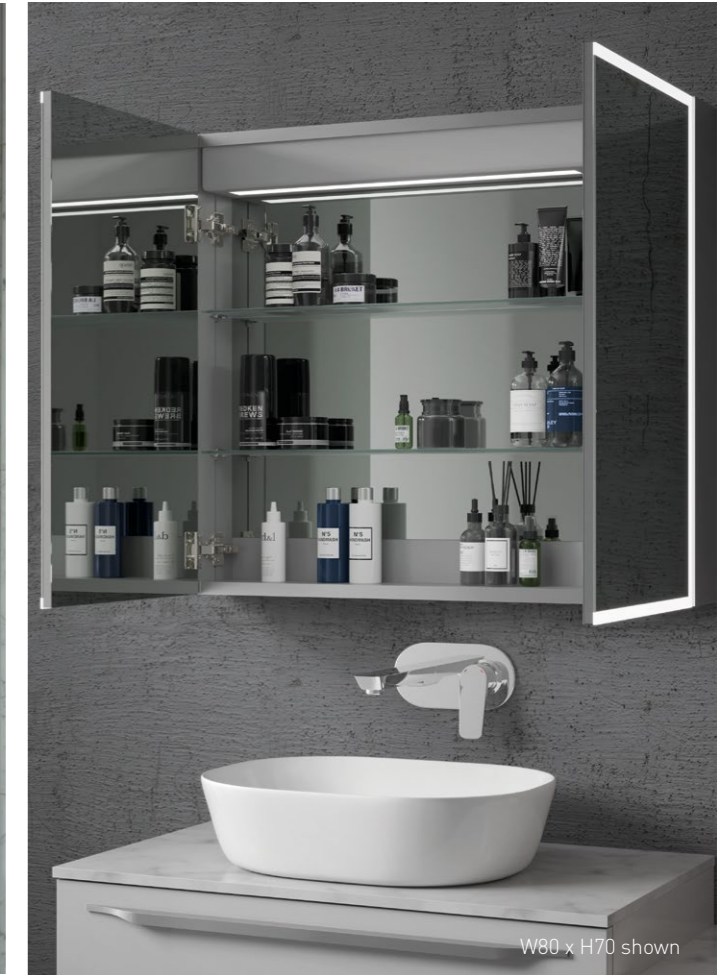

Trione Page 183

Solarium Page 183

KONNEX BLUETOOTH LED MIRROR CABINET

KONNEX LED MIRROR CABINET

Sizes Available:

- Guarantee
- Energy Rating
- LED
- IP44
- Solid Aluminium Construction
- Heated Demister
- Motion On/Off
- Bluetooth®
- Speaker
- Charging Socket
- Internal Light
- Mirrored Back
- Adjustable Shelves