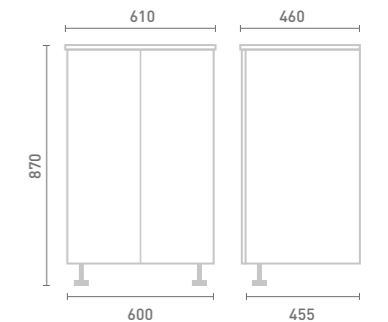

Unit Colour			
Gloss White	FF991	£639	
Dove Grey Gloss	FF992	£639	
Cashmere Gloss	FF993	£639	
Stone Matt	FF994	£639	
Matt Fern	FF995	£639	
Matt Graphite	FF996	£639	
Carini Walnut	FF997	£639