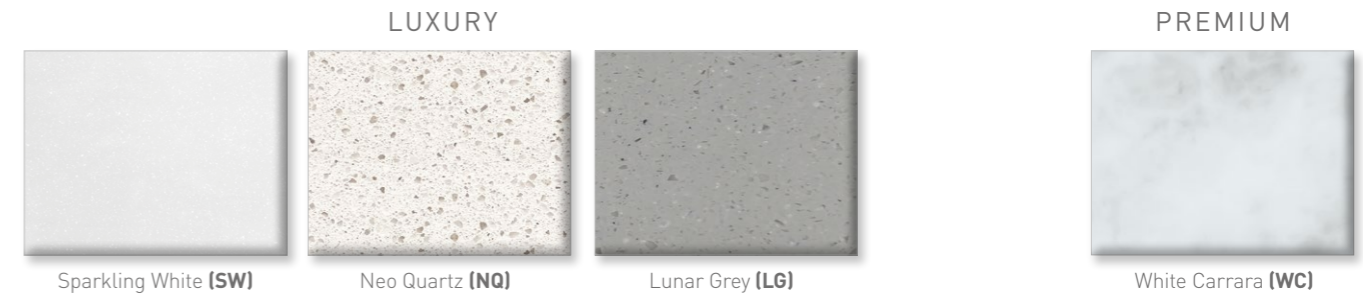

80 Wall Mounted Unit & Basin

W81 x H40 x D46

Includes:

- 1 Drawer
- Choice of handles
- Chrome overflow ring

Gloss White	FU601NH	FU601	FU601CB	£752
Dove Grey Gloss	FU611NH	FU611	FU611CB	£752
Cashmere Gloss	FU621NH	FU621	FU621CB	£752
Stone Matt	FU631NH	FU631	FU631CB	£752
Matt Fern	FU641NH	FU641	FU641CB	£752
Matt Graphite	FU661NH	FU661	FU661CB	£752
Natural Oak Effect	FU671NH	FU671	FU671CB	£752

100 Wall Mounted Unit & Basin

W101 x H40 x D46

Includes:

- 1 Drawer
- Choice of handles
- Chrome overflow ring

Gloss White	FU602NH	FU602	FU602CB	£854
Dove Grey Gloss	FU612NH	FU612	FU612CB	£854
Cashmere Gloss	FU622NH	FU622	FU622CB	£854
Stone Matt	FU632NH	FU632	FU632CB	£854
Matt Fern	FU642NH	FU642	FU642CB	£854
Matt Graphite	FU662NH	FU662	FU662CB	£854
Natural Oak Effect	FU672NH	FU672	FU672CB	£854

120 Wall Mounted Unit & Double Basin

W121 x H40 x D46

Includes:

- 2 Drawers
- Choice of handles
- Chrome overflow ring

Gloss White	FU603NH	FU603	FU603CB	£1296
Dove Grey Gloss	FU613NH	FU613	FU613CB	£1296
Cashmere Gloss	FU623NH	FU623	FU623CB	£1296
Stone Matt	FU633NH	FU633	FU633CB	£1296
Matt Fern	FU643NH	FU643	FU643CB	£1296
Matt Graphite	FU663NH	FU663	FU663CB	£1296
Natural Oak Effect	FU673NH	FU673	FU673CB	£1296

Worktop & Splashback Colours

To order, add the worktop colour code to the unit code
eg. **N100106 (SW)** = 60 Gloss White Wall Unit & Sparkling White Worktop

60 Wall Mounted Unit & 12mm Solid Surface Worktop

W61 x H39 x D46

Includes:

- 1 Drawer
- Choice of handles

Unit Colour	Unit Code
Gloss White	N100106
Dove Grey Gloss	N100206
Cashmere Gloss	N100306
Stone Matt	N100406
Matt Fern	N100506
Matt Graphite	N100706
Natural Oak Effect	N100806

Unit & Luxury Worktop
£659

Unit & Premium Worktop
£686

80 Wall Mounted Unit & 12mm Solid Surface Worktop

W81 x H39 x D46

Includes:

- 1 Drawer
- Choice of handles

Gloss White	N100108
Dove Grey Gloss	N100208
Cashmere Gloss	N100308
Stone Matt	N100408
Matt Fern	N100508
Matt Graphite	N100708
Natural Oak Effect	N100808

Unit & Luxury Worktop
£753

Unit & Premium Worktop
£798

100 Wall Mounted Unit & 12mm Solid Surface Worktop

W101 x H39 x D46

Includes:

- 1 Drawer
- Choice of handles

Gloss White	N100110
Dove Grey Gloss	N100210
Cashmere Gloss	N100310
Stone Matt	N100410
Matt Fern	N100510
Matt Graphite	N100710
Natural Oak Effect	N100810

Unit & Luxury Worktop
£854

Unit & Premium Worktop
£911

120 Wall Mounted Unit & 12mm Solid Surface Worktop

W121 x H39 x D46

Includes:

- 2 Drawers
- Choice of handles

Gloss White	N100113
Dove Grey Gloss	N100213
Cashmere Gloss	N100313
Stone Matt	N100413
Matt Fern	N100513
Matt Graphite	N100713
Natural Oak Effect	N100813

Unit & Luxury Worktop
£1264

Unit & Premium Worktop
£1312