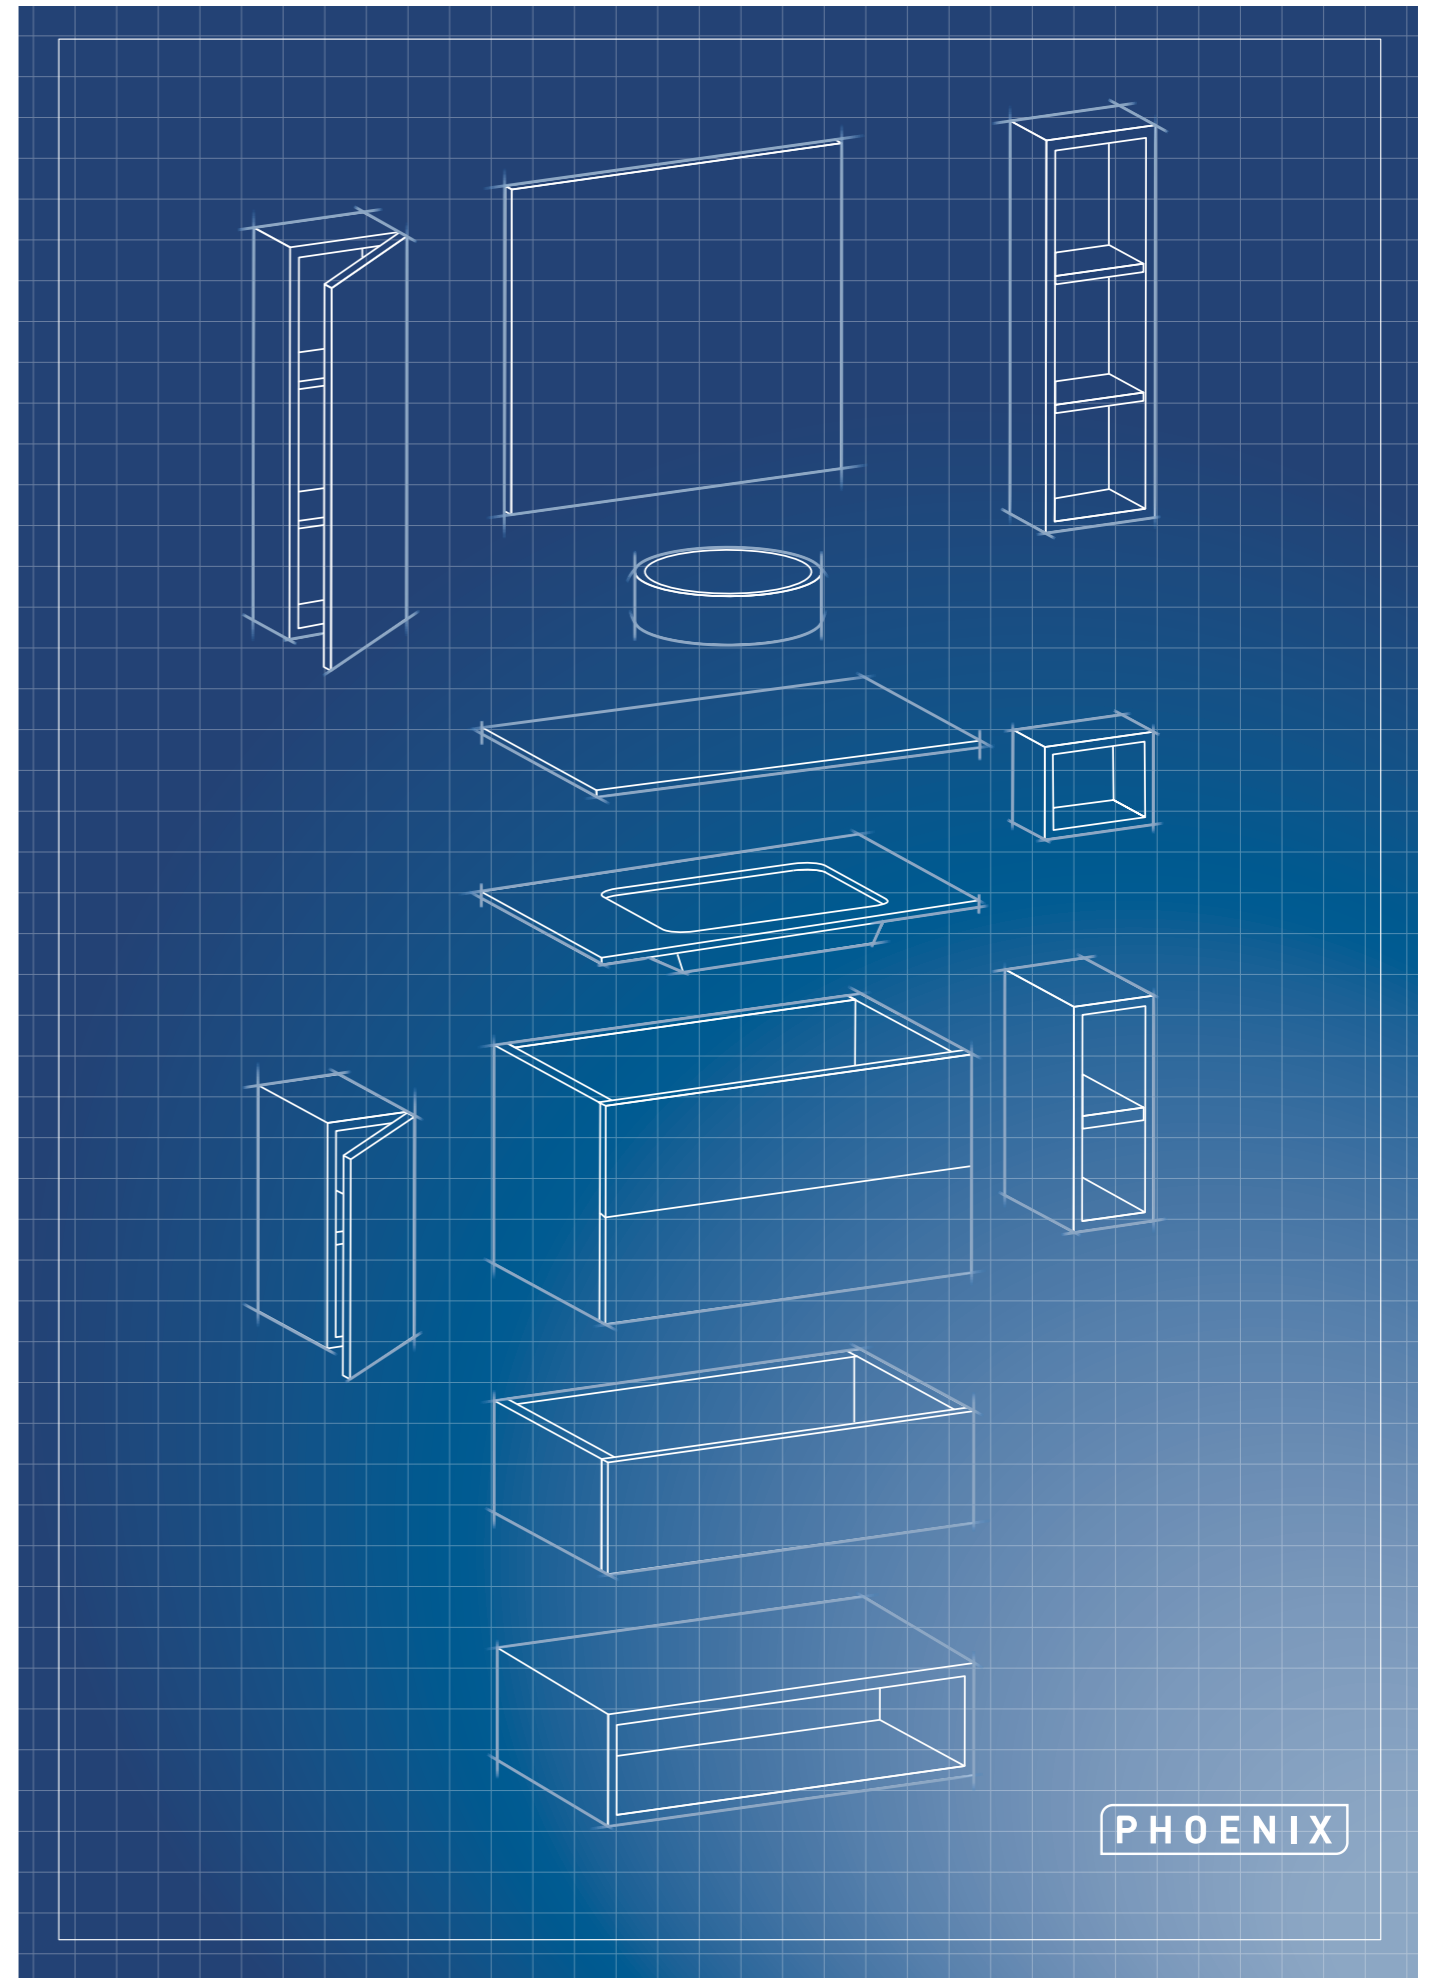

True choice, true individuality, truly your I-Zone.

Gloss White

Open Wall Storage Unit

Open Base Unit

Matt Graphite

Design Enhancing Storage Solutions

For additional storage solutions, the open wall storage unit and open base cupboard can enhance a design aesthetically and functionally