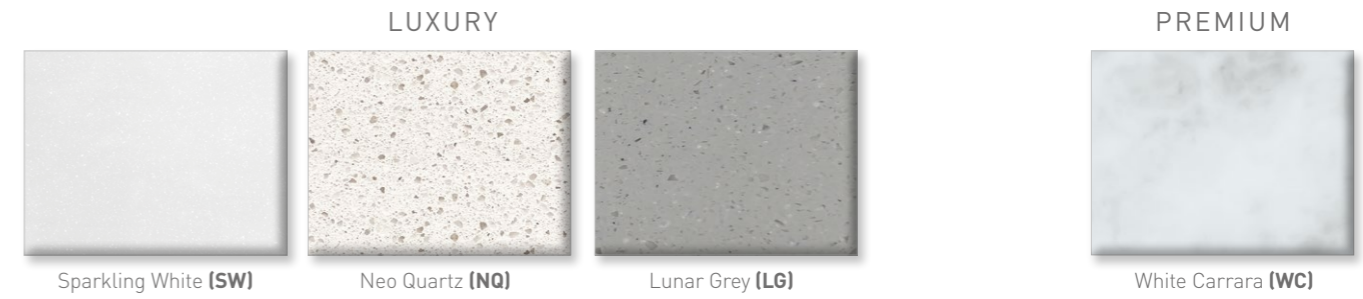

80 Wall Mounted Unit & Basin

W81 x H40 x D46

Includes:

- 1 Drawer
- Choice of handles
- Chrome overflow ring

Gloss White	FU601NH	FU601	FU601CB	€925
Dove Grey Gloss	FU611NH	FU611	FU611CB	€925
Cashmere Gloss	FU621NH	FU621	FU621CB	€925
Stone Matt	FU631NH	FU631	FU631CB	€925
Matt Fern	FU641NH	FU641	FU641CB	€925
Matt Graphite	FU661NH	FU661	FU661CB	€925
Natural Oak Effect	FU671NH	FU671	FU671CB	€925

100 Wall Mounted Unit & Basin

W101 x H40 x D46

Includes:

- 1 Drawer
- Choice of handles
- Chrome overflow ring

Gloss White	FU602NH	FU602	FU602CB	€1051
Dove Grey Gloss	FU612NH	FU612	FU612CB	€1051
Cashmere Gloss	FU622NH	FU622	FU622CB	€1051
Stone Matt	FU632NH	FU632	FU632CB	€1051
Matt Fern	FU642NH	FU642	FU642CB	€1051
Matt Graphite	FU662NH	FU662	FU662CB	€1051
Natural Oak Effect	FU672NH	FU672	FU672CB	€1051

120 Wall Mounted Unit & Double Basin

W121 x H40 x D46

Includes:

- 2 Drawers
- Choice of handles
- Chrome overflow ring

Gloss White	FU603NH	FU603	FU603CB	€1595
Dove Grey Gloss	FU613NH	FU613	FU613CB	€1595
Cashmere Gloss	FU623NH	FU623	FU623CB	€1595
Stone Matt	FU633NH	FU633	FU633CB	€1595
Matt Fern	FU643NH	FU643	FU643CB	€1595
Matt Graphite	FU663NH	FU663	FU663CB	€1595
Natural Oak Effect	FU673NH	FU673	FU673CB	€1595

Worktop & Splashback Colours

To order, add the worktop colour code to the unit code
eg. **N100106 (SW)** = 60 Gloss White Wall Unit & Sparkling White Worktop

60 Wall Mounted Unit & 12mm Solid Surface Worktop

W61 x H39 x D46

Includes:

- 1 Drawer
- Choice of handles

Unit Colour	Unit Code
Gloss White	N100106
Dove Grey Gloss	N100206
Cashmere Gloss	N100306
Stone Matt	N100406
Matt Fern	N100506
Matt Graphite	N100706
Natural Oak Effect	N100806

Unit & Luxury Worktop
€811

Unit & Premium Worktop
€844

80 Wall Mounted Unit & 12mm Solid Surface Worktop

W81 x H39 x D46

Includes:

- 1 Drawer
- Choice of handles

Gloss White	N100108
Dove Grey Gloss	N100208
Cashmere Gloss	N100308
Stone Matt	N100408
Matt Fern	N100508
Matt Graphite	N100708
Natural Oak Effect	N100808

Unit & Luxury Worktop
€927

Unit & Premium Worktop
€982

100 Wall Mounted Unit & 12mm Solid Surface Worktop

W101 x H39 x D46

Includes:

- 1 Drawer
- Choice of handles

Gloss White	N100110
Dove Grey Gloss	N100210
Cashmere Gloss	N100310
Stone Matt	N100410
Matt Fern	N100510
Matt Graphite	N100710
Natural Oak Effect	N100810

Unit & Luxury Worktop
€1051

Unit & Premium Worktop
€1121

120 Wall Mounted Unit & 12mm Solid Surface Worktop

W121 x H39 x D46

Includes:

- 2 Drawers
- Choice of handles

Gloss White	N100113
Dove Grey Gloss	N100213
Cashmere Gloss	N100313
Stone Matt	N100413
Matt Fern	N100513
Matt Graphite	N100713
Natural Oak Effect	N100813

Unit & Luxury Worktop
€1555

Unit & Premium Worktop
€1614