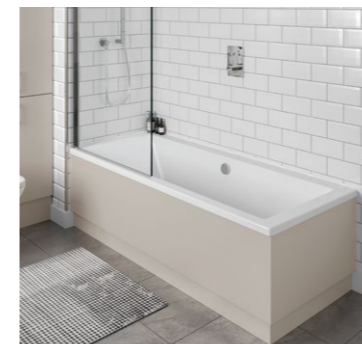

Chrome
For Ceramic Basin - Included

Matt Black
For Ceramic Basin WA044 €13

Brushed Brass
For Ceramic Basin WA045 €13

Bath Panels

PHOENIX

For our full range of Bath Panels see page 41

CLOAKROOMS

Featuring fourteen basin options from 40 to 60cm round or square and wall and floor mounted options available in four colours, Phoenix cloakroom collections has a solution for every space.