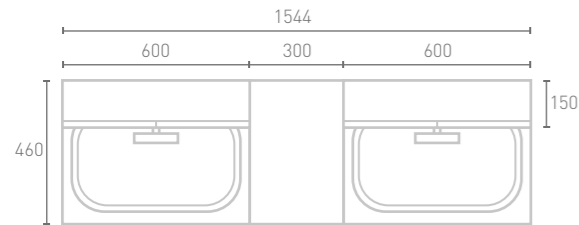

DEEP

The bold look of this bathroom was created using Stone Matt 460mm deep units with a continual Neo Quartz worktop. It features Knurled chrome handles and 2 x Nemi counter top basins and is finished off brilliantly with wall mirror cabinets and furniture lights. A full length matching splashback has been cleverly created using the Neo Quartz worktop.

Code	Qty	Description
UF4075	2	600 x 455 Deep Low Base Unit Twin Door
UF4076	1	300 x 455 Deep Low Base Unit Single Door
UF4091	2	600 Twin Door Mirrored Wall Cabinet
PF4002	1	1500 x 165 Plinth
PF4043	2	665 x 445 Deep Carcass Cladding Panel
WT130NQ	2	1544 x 460 Worktop - Neo Quartz
FL04	2	Mirror Light
FB010	2	Nemi Counter Top Basin 500 x 400 x 140
HA037	5	Knurled Chrome Handle
FE006	2	Sharp 2 Hole Wall Basin Mono
WA030	2	Unslotted Basin Waste

TOTAL PRICE €5019

All measurements are in mm.