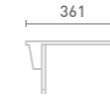

Extras (Not sold separately)

- Matt Black Overflow WA042 €13
- Brushed Brass Overflow WA043 €13

Single Drawer Basin Unit & Arno Basin

W50/60 x H87 x D31

Includes

- Chrome overflow ring

Unit Colour	Unit Width 50	Unit Width 60
Gloss White	FF441 €799	FF541 €857
Dove Grey Gloss	FF442 €799	FF542 €857
Cashmere Gloss	FF443 €799	FF543 €857
Stone Matt	FF444 €799	FF544 €857
Matt Fern	FF445 €799	FF545 €857
Matt Graphite	FF447 €799	FF547 €857
Carini Walnut	FF446 €799	FF546 €857