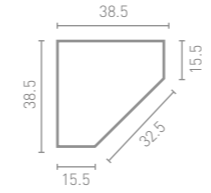

TYNE

Satin Graphite

Satin Cashmere

Gloss White

Small Corner Unit
W38.5 x H87 x D38.5
Includes
• Internal shelf
• Chrome handle
• Mineral cast basin
• Reversible door

Gloss White
N090184TH €491

Satin Cashmere
N090384TH €491