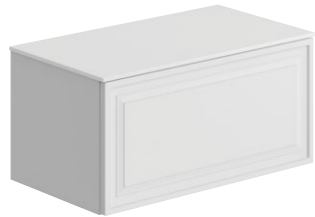

Unit & Luxury Worktop
€772

Unit & Premium Worktop
€801

80 Wall Mounted Unit & 12mm Solid Surface Worktop
W x H x D
Includes:
• 1 Drawer
• Choice of handles

Matt White	NH02MW
Matt Antique Rose	NH02AR
Matt Parisian Blue	NH02PB
Matt Grey Onyx	NH02YX