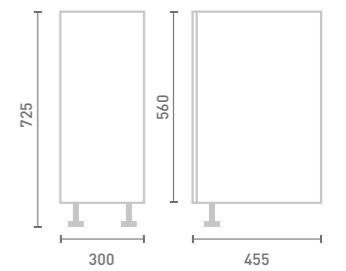

Unit Colour	Code	Price
Gloss White	UF1076	€417
Dove Grey Gloss	UF2076	€417
Cashmere Gloss	UF3076	€417
Stone Matt	UF4076	€417
Matt Fern	UF5076	€417
Matt Graphite	UF7076	€417
Carini Walnut	UF6076	€417