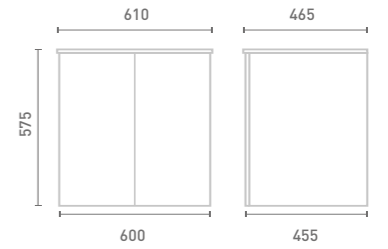

Unit Colour	Code	Price
Gloss White	FF981	€774
Dove Grey Gloss	FF982	€774
Cashmere Gloss	FF983	€774
Stone Matt	FF984	€774
Matt Fern	FF985	€774
Matt Graphite	FF987	€774
Carini Walnut	FF986	€774