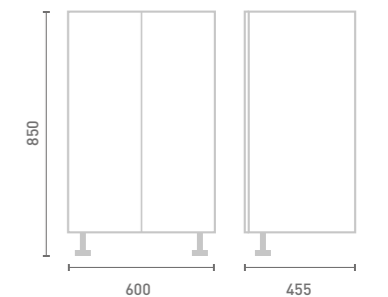

Unit Colour	Code	Price
Gloss White	UF1077	€639
Dove Grey Gloss	UF2077	€639
Cashmere Gloss	UF3077	€639
Stone Matt	UF4077	€639
Matt Fern	UF5077	€639
Matt Graphite	UF7077	€639
Carini Walnut	UF6077	€639