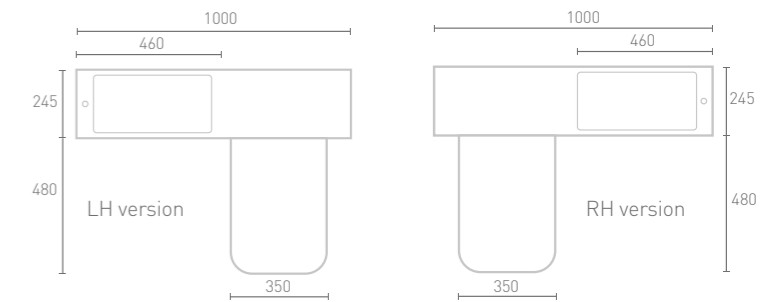

Choose your included handle