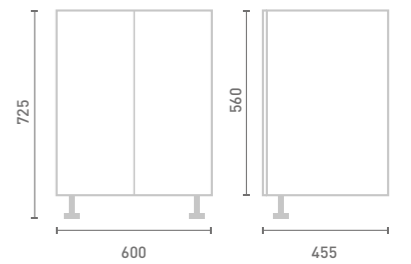

Unit Colour	Code	Price
Gloss White	UF1075	€565
Dove Grey Gloss	UF2075	€565
Cashmere Gloss	UF3075	€565
Stone Matt	UF4075	€565
Matt Fern	UF5075	€565
Matt Graphite	UF7075	€565
Carini Walnut	UF6075	€565