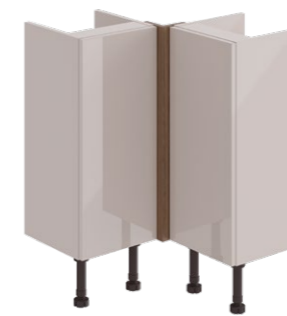

Choose Your Corner Post

685 x 48 x 48mm

Gloss White	PF1020	€40
Dove Grey Gloss	PF2020	€40
Cashmere Gloss	PF3020	€40
Stone Matt	PF4020	€40
Matt Fern	PF5020	€40
Matt Graphite	PF7020	€40
Carini Walnut	PF6020	€40