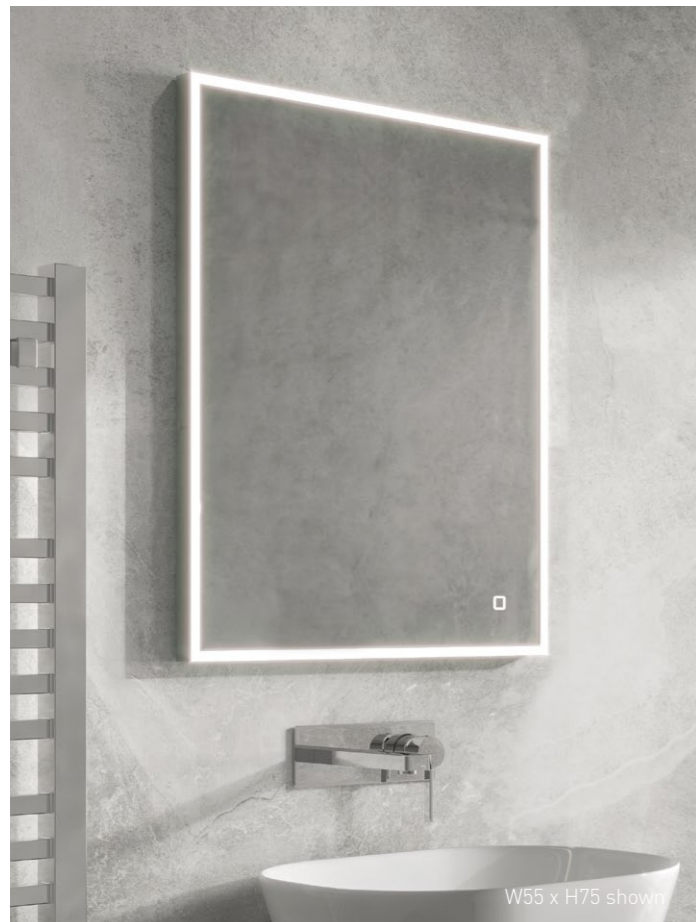

Sizes Available:

- Reno 50**
W50 x H70 x D5
MI180 €313
- Reno 60**
W60 x H70 x D5
MI181 €345

VICTORIANA

- Guarantee
- Energy Rating
- LED
- IP44
- Solid Aluminium Construction
- Heated Demister
- Motion On/Off
- Charging Socket
- 22mm Bevelled Edge

Size Available:

- Victoriana**
W55 x H75 x D4
MI047 €368

BORDO LED MIRROR

- Guarantee
- Energy Rating
- LED
- IP44
- Solid Aluminium Construction
- Vertical & Horizontal
- Heated Demister
- Touch On/Off

Sizes Available: