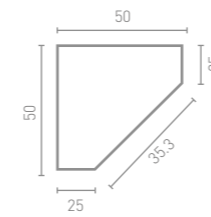

Gloss White
N090185TH €614