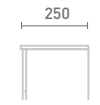

Unit Colour	Unit Width 50	Unit Width 60
Gloss White	FF061 €553	FF141 €595
Dove Grey Gloss	FF062 €553	FF142 €595
Cashmere Gloss	FF063 €553	FF143 €595
Stone Matt	FF064 €553	FF144 €595
Matt Fern	FF065 €553	FF145 €595
Matt Graphite	FF067 €553	FF147 €595
Carini Walnut	FF066 €553	FF146 €595

Extras (Not sold separately)
• Matt Black Overflow WA042 €13
• Brushed Brass Overflow WA043 €13

Full Height Door Basin Unit & Liri Basin
W50/60 x H87 x D24
Includes
• Chrome overflow ring