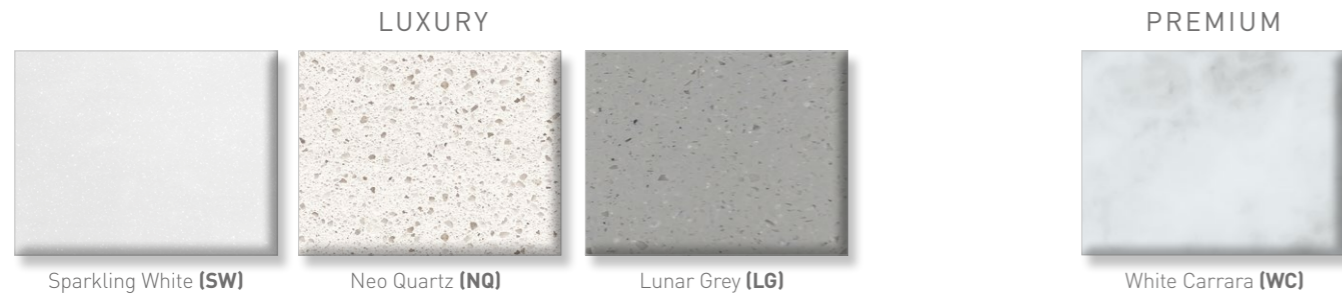

Worktop & Splashback Colours

To order, add the worktop colour code to the unit code
eg. **NE01MW (SW)**=60 Matt White Wall Unit & Sparkling White Worktop

60 Wall Mounted Unit & 12mm Solid Surface Worktop
W61 x H40 x D46
Includes:
• 2 Drawers
• Choice of handles

Unit Colour	Unit Code
Matt White	NE01MW
Matt Antique Rose	NE01AR
Matt Parisian Blue	NE01PB
Matt Grey Onyx	NE01YX

Unit & Luxury Worktop
€838

Unit & Premium Worktop
€866

80 Wall Mounted Unit & 12mm Solid Surface Worktop
W81 x H40 x D46
Includes:
• 2 Drawers
• Choice of handles

Matt White	NE02MW
Matt Antique Rose	NE02AR
Matt Parisian Blue	NE02PB
Matt Grey Onyx	NE02YX

Unit & Luxury Worktop
€911

Unit & Premium Worktop
€951

120 Wall Mounted Unit & 12mm Solid Surface Worktop
W121 x H40 x D46
Includes:
• 4 Drawers
• Choice of handles

Matt White	NE03MW
Matt Antique Rose	NE03AR
Matt Parisian Blue	NE03PB
Matt Grey Onyx	NE03YX

Unit & Luxury Worktop
€1608

Unit & Premium Worktop
€1668

12mm Solid Surface Splashbacks*

Unit Size	Unit Code	Luxury	Premium
W61 x H38	WT171	€210	€238
W81 x H38	WT172	€256	€297
W121 x H38	WT174	€354	€411

To order, add the colour code to the splashback code eg **WT171 (SW)**

*Not sold separately

Semi Column Universal Opening
W30 x H100 x D22
Includes
• 2 Shelves
• Choice of handles

Unit Colour	Unit Code	Price
Matt White	SC30MW	€368
Matt Antique Rose	SC30AR	€368
Matt Parisian Blue	SC30PB	€368
Matt Grey Onyx	SC30YX	€368

Back to Wall Unit, Cistern & I-Zone Rimless WC
W50 x H87 x D70
Includes
• 3/6L Flush Cistern
• Push Button - Chrome
• Colour Co-ordinated Worktop

Matt White	CWC50ZMW	€932
Matt Antique Rose	CWC50ZAR	€932
Matt Parisian Blue	CWC50ZPB	€932
Matt Grey Onyx	CWC50ZYX	€932

Back to Wall Unit & Cistern
W50 x H87 x D21
Includes
• 3/6L Flush Cistern
• Push Button - Chrome
• Colour Co-ordinated Worktop

Matt White	CWC50MW	€491
Matt Antique Rose	CWC50AR	€491
Matt Parisian Blue	CWC50PB	€491
Matt Grey Onyx	CWC50YX	€491

Extras (Not sold separately. Must be ordered with unit)
Push Button - Matt Black CC031 €19
Push Button - Brushed Brass CC030 €19

For matching Bath Panels see page 41

Choose your included handle

Slimline Bar Handle 152mm

Knurled Handle 183mm

Sharp Handle 100mm