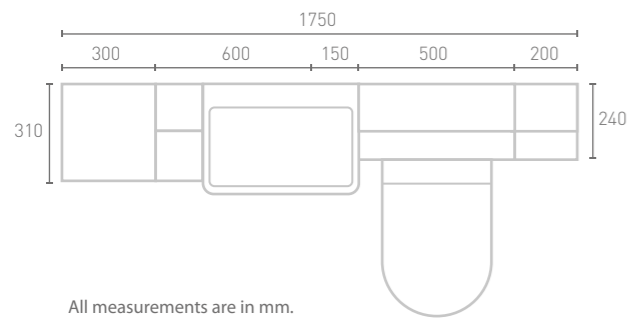

TOTAL PRICE €5019

All measurements are in mm.

Knurled Chrome Handle

Neo Quartz Worktop

For our full brassware collection see our Enclosures, Baths & Brassware brochure

Stone Matt

SLIMLINE/STANDARD

To provide additional space where needed this bathroom design combines slimline and standard depth units. The bathroom is fitted with a Reno basin, finished in Matt Graphite units and pelmet with Lunar Grey worktops, and accessorised with Slimline Bar handles and the Wye WC.