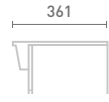

Extras (Not sold separately)

- Matt Black Overflow WA042 €13
- Brushed Brass Overflow WA043 €13

Twin Door Basin Unit & Arno Basin

W50/60 x H87 x D31

Includes

- Chrome overflow ring

Unit Colour	Unit Width 50	Unit Width 60
Gloss White	FF241 €762	FF341 €821
Dove Grey Gloss	FF242 €762	FF342 €821
Cashmere Gloss	FF243 €762	FF343 €821
Stone Matt	FF244 €762	FF344 €821
Matt Fern	FF245 €762	FF345 €821
Matt Graphite	FF247 €762	FF347 €821
Carini Walnut	FF246 €762	FF346 €821