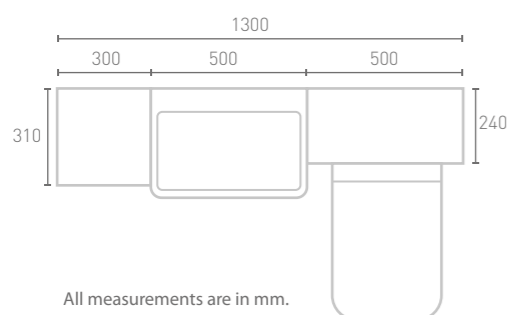

STANDARD/SLIMLINE WALL MOUNTED

This simple but elegant bathroom design features the Reno basin and single 310mm drawer unit, which marry up with the slim back to wall unit, all in the beautiful Cashmere Gloss finish. This is enhanced with a Sparkling White solid surface worktop, Smooth Cashmere handles and a Sima WC.

Code	Qty	Description
FF423	1	500 x 310 Std Single Drawer Basin Unit & Reno Basin
UF3064	1	300 x 310 Standard Single Door Base Unit
FF603	1	500 x 240 Slimline BTW Unit inc Concealed Cistern
SI044	1	Sima Back to Wall WC inc Soft Close Seat
FM50	1	500 Mirror
FL04	1	Mirror Light
WT010SW	1	504 x 245 Worktop - Sparkling White
WT060SW	1	302 x 315 Worktop - Sparkling White
HA033	2	Smooth Handle Gloss Cashmere
ET009	1	I-Zone Basin Mono Mixer Tap Chrome

TOTAL PRICE €2844

Smooth Cashmere Handle