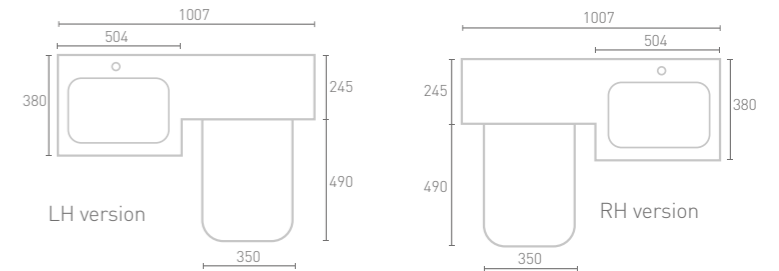

Choose your included handle