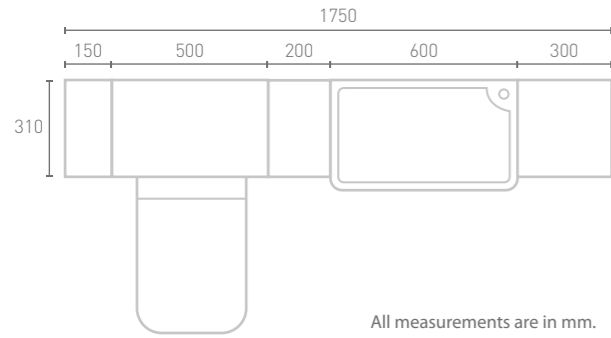

STANDARD

This clean crisp design was created using our Arno basin and 310 deep units. The design features Gloss White units and a Crystal Black solid surface worktop, the finishing touches were added using Phoenix's Dorton handle and Lune WC.

Code	Qty	Description
FF341	1	600 x 310 Standard Twin Door Basin Unit & Arno Basin
UF1061	1	150 x 310 Standard Single Door Base Unit
FF801	1	500 x 310 Standard BTW Unit inc Concealed Cistern
MN044	1	Lune Comfort Height Back to Wall WC inc Soft Close Seat
UF1062	1	200 x 310 Standard Single Door Base Unit
UF1064	1	300 x 310 Standard Single Door Base Unit
FM60	1	600 Mirror
PF1002	1	1500 x 165 Plinth
WT095CB	1	1204 x 315 Worktop - Crystal Black
FL03	1	Panel & Plinth Light
HA004	5	Dorton Handle
PI009	1	Lune Basin Mono Tap

TOTAL PRICE €3811

Dorton Handle