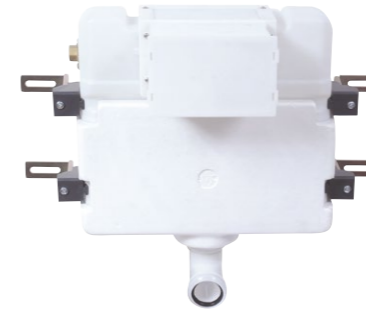

Luxury Insulated Concealed Cistern
Inc Dual Flush Square Pneumatic
Push Plate
H36 x W50 x D15 (Tank Dimensions)
• Side Inlet

Inc Chrome Push Plate CC015 €221

Inc Matt Black Push Plate BC015 €296

Front or Top Fix