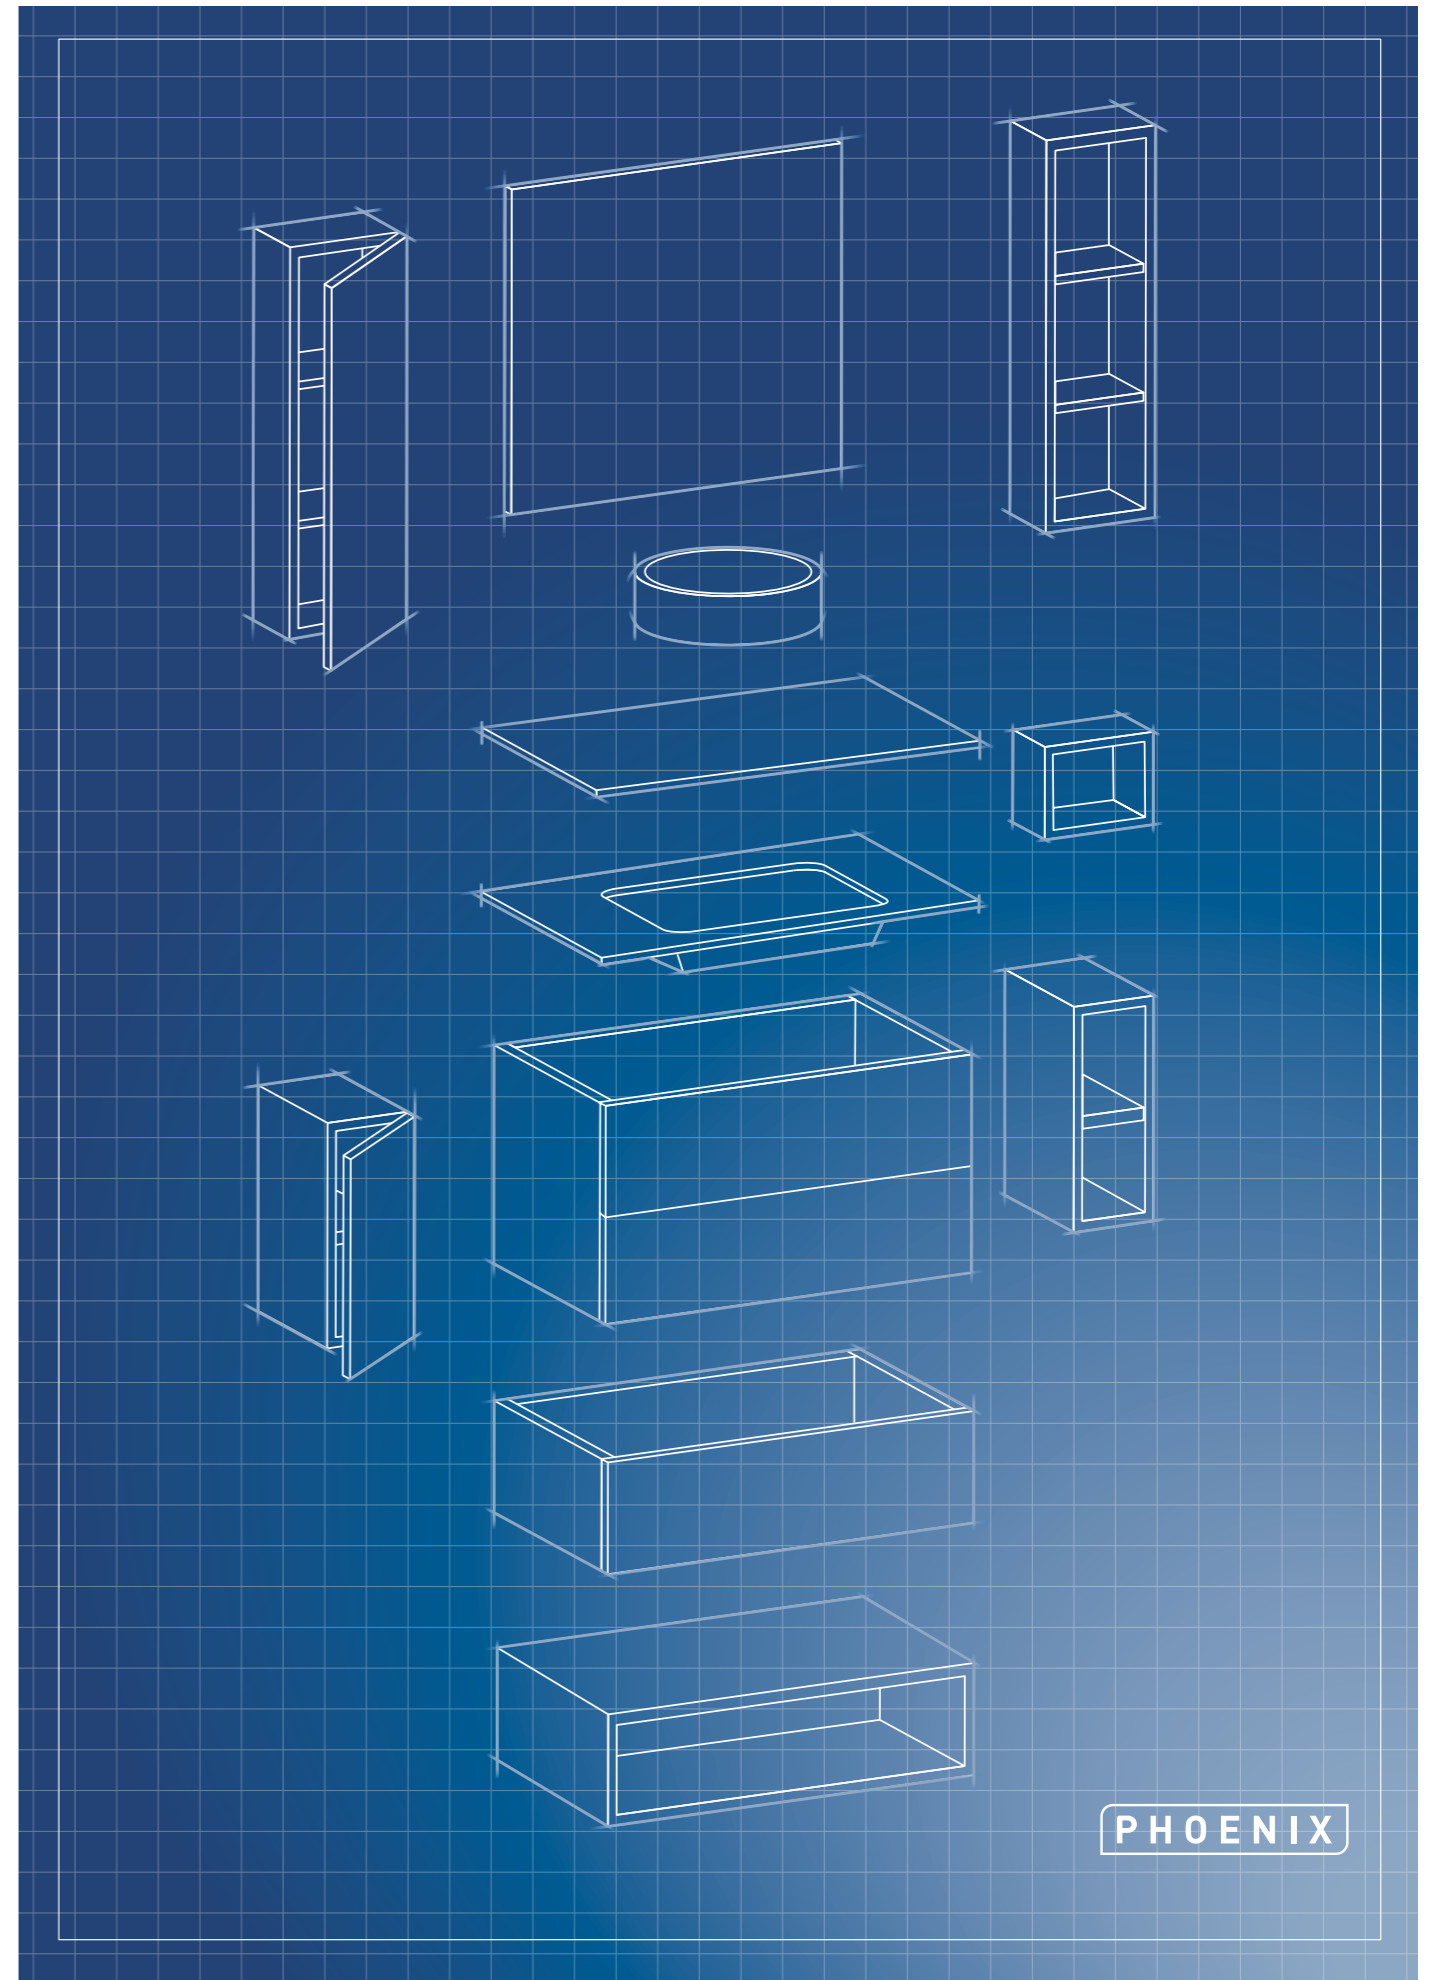

True choice, true individuality, truly your I-Zone.

Gloss White

Open Wall Storage Unit

Open Base Unit

Matt Graphite

Design Enhancing Storage Solutions

For additional storage solutions, the open wall storage unit and open base cupboard can enhance a design aesthetically and functionally