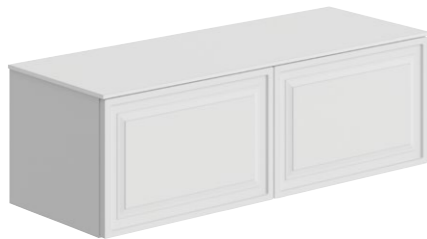

Matt White	NH02MW
Matt Antique Rose	NH02AR
Matt Parisian Blue	NH02PB
Matt Grey Onyx	NH02YX

Unit & Luxury Worktop
€853

Unit & Premium Worktop
€893

120 Wall Mounted Unit & 12mm Solid Surface Worktop
W x H x D
Includes:
• 2 Drawers
• Choice of handles

Matt White	NH03MW
Matt Antique Rose	NH03AR
Matt Parisian Blue	NH03PB
Matt Grey Onyx	NH03YX

Unit & Luxury Worktop
€1478

Unit & Premium Worktop
€1537