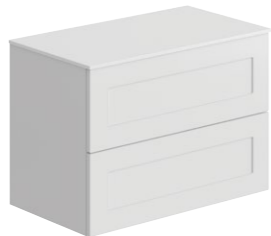

Unit Colour	Unit Code
Matt White	NE01MW
Matt Antique Rose	NE01AR
Matt Parisian Blue	NE01PB
Matt Grey Onyx	NE01YX

Unit & Luxury Worktop
€838

Unit & Premium Worktop
€866

80 Wall Mounted Unit & 12mm Solid Surface Worktop
W81 x H40 x D46
Includes:
• 2 Drawers
• Choice of handles