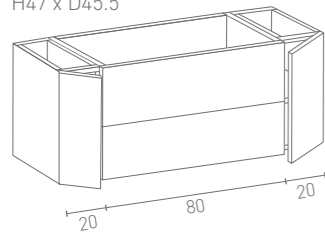

Double Drawer & Double Door Basin Unit
H47 x D45.5

Waste Cutout

Width	Code	Price
120	Z23	€1116

Round Mineral Cast No Taphole Basin
H15 x D46

Width	Options	Price
121	Inc Chrome Overflow VB371	€400

Width	Options	Price
121	Inc Matt Black Overflow VB371B	€413

Width	Options	Price
121	Inc Brushed Brass Overflow VB371G	€413

Round Mineral Cast 1 Taphole Basin
H15 x D46

Width	Options	Price
121	Inc Chrome Overflow VB370	€400

Width	Options	Price
121	Inc Matt Black Overflow VB370B	€413

Width	Options	Price
121	Inc Brushed Brass Overflow VB370G	€413

Choose your panel size and add the colour code to the panel code eg. **BP70 (LC)** = 70 Bath Panel in Light Stone Concrete