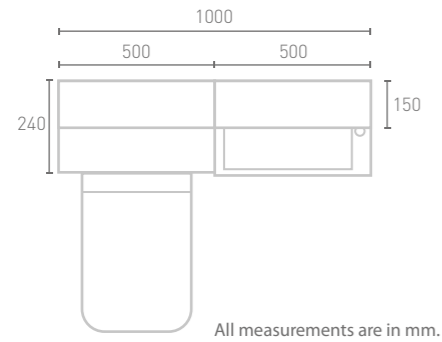

SLIMLINE

This minimalist space-saving design features a Liri basin, Dove Grey Gloss units and is topped off with Sparkling White worktops and a light pelmet. This cloakroom is stylishly accessorised with Askern handles and the Lune WC.

Code	Qty	Description
FF062	1	500 x 240 Slimline Basin Unit & Liri Basin
FF602	1	500 x 240 Slimline BTW Unit inc Concealed Cistern
MN044	1	Lune Comfort Height Back to Wall WC inc Soft Close Seat
UF2083	1	500 x 150 Twin Door Wall Unit
FM50	1	500 Mirror
PF2001	1	1000 x 165 Plinth
PF2025	1	100 Standard Filler
WT015SW	1	604 x 245 Worktop - Sparkling White
WT035SW	1	1104 x 245 Worktop/Pelmet - Sparkling White
FL01	1	Pelmet Light - Round
HA002	4	Askern Handle
FA009	1	Fabia Basin Mono Tap inc Waste

TOTAL PRICE €2810