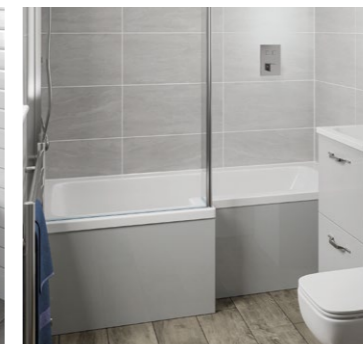

Chrome
For Ceramic Basin - Included

Matt Black
For Ceramic Basin WA044 €13

Brushed Brass
For Ceramic Basin WA045 €13

Bath Panels

PHOENIX

For our full range of Bath Panels see page 41

CLOAKROOMS

Featuring fourteen basin options from 40 to 60cm round or square and wall and floor mounted options available in four colours, Phoenix cloakroom collections has a solution for every space.