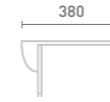

STANDARD

Single Drawer Basin Unit & Reno Basin

W50/60 x H87 x D31

Includes

- Chrome overflow ring

Unit Colour	Unit Width 50	Unit Width 60
Gloss White	FF421 €821	FF521 €877
Dove Grey Gloss	FF422 €821	FF522 €877
Cashmere Gloss	FF423 €821	FF523 €877
Stone Matt	FF424 €821	FF524 €877
Matt Fern	FF425 €821	FF525 €877
Matt Graphite	FF427 €821	FF527 €877
Carini Walnut	FF426 €821	FF526 €877

Extras (Not sold separately)

- Matt Black Overflow WA042 €13
- Brushed Brass Overflow WA043 €13

Single Drawer Basin Unit & Arno Basin

W50/60 x H87 x D31

Includes

- Chrome overflow ring