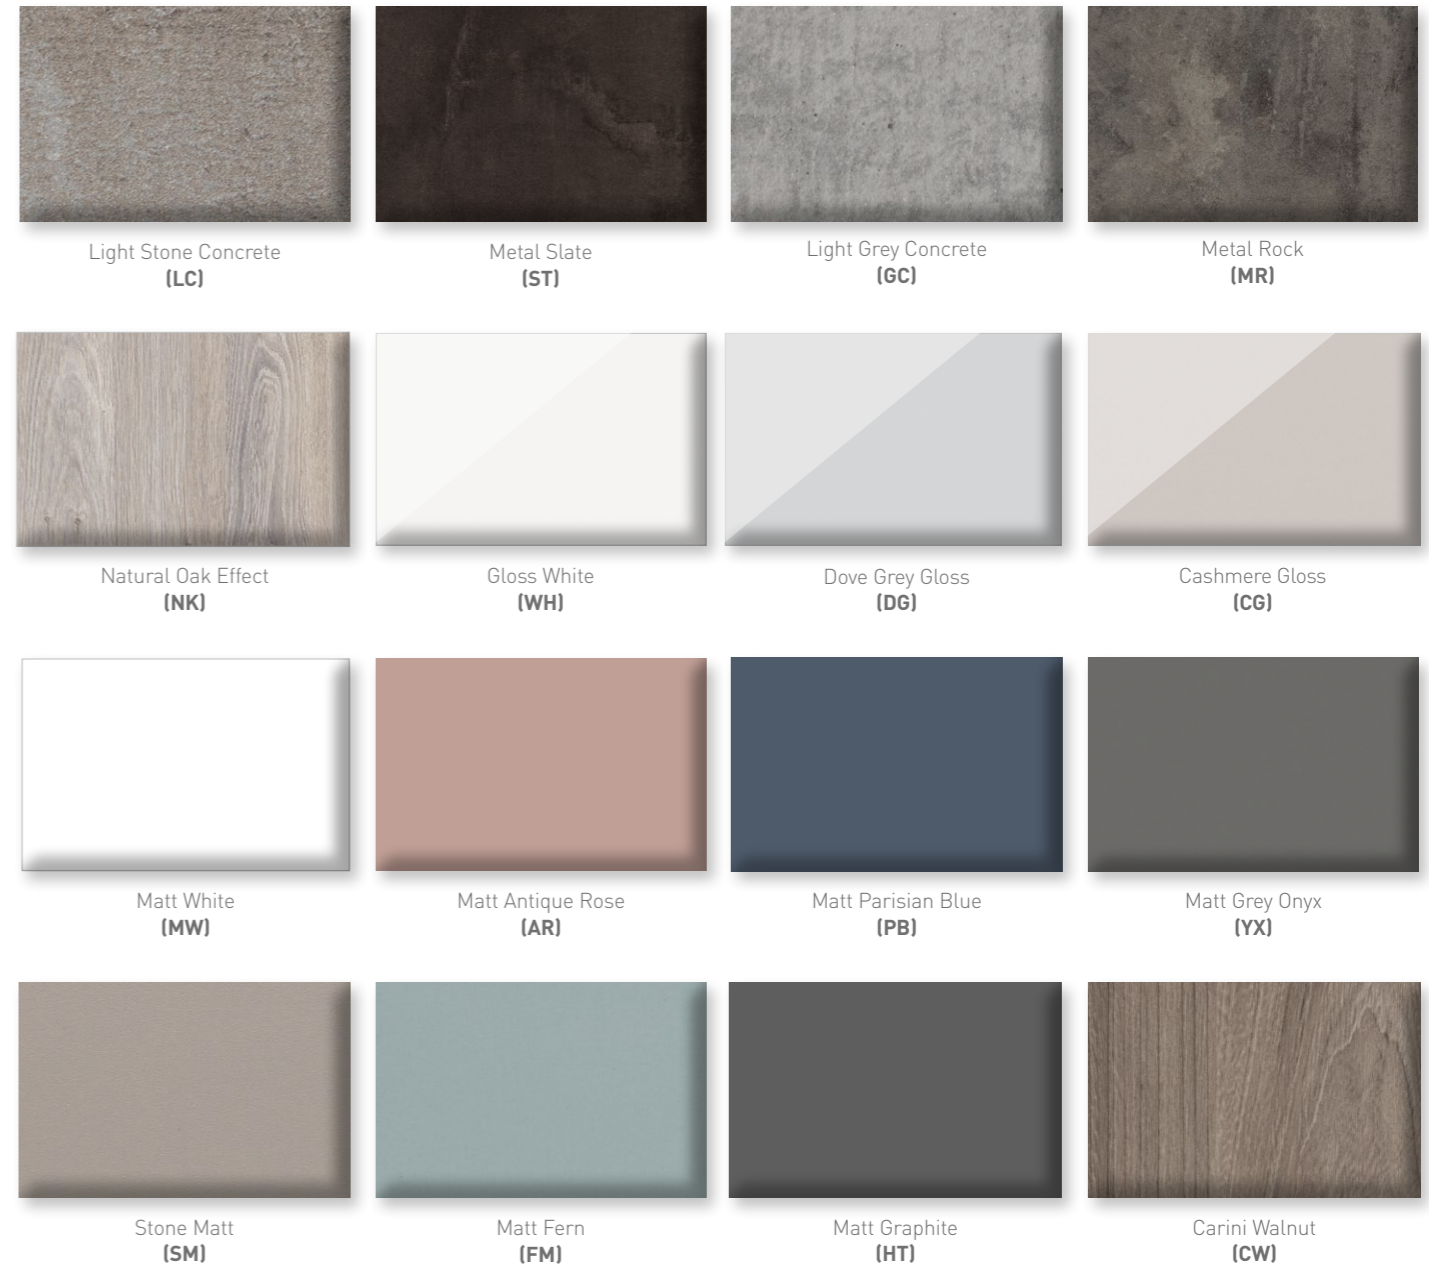

Panel Size	Panel Code	Price
70	BP70	€123
75	BP75	€133
80	BP80	€139
90*	BP90	€141
120*	BP120	€164
140*	BP140	€174
150*	BP150	€185
160*	BP160	€196
170	BP170	€231
180	BP180	€248
200*	BP200	€277
Qube Front	QP170	€326
Qube End	QP70	€103

* Special Order

For our full range of Handles see page 37