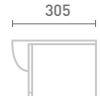

STEP 2 Choose Your Unit

SLIMLINE

SLIMLINE

Twin Door Basin Unit & Reno Basin
W50/60 x H87 x D24
Includes
• Chrome overflow ring

Unit Colour	Unit Width 50	Unit Width 60
Gloss White	FF021 €660	FF101 €782
Dove Grey Gloss	FF022 €660	FF102 €782
Cashmere Gloss	FF023 €660	FF103 €782
Stone Matt	FF024 €660	FF104 €782
Matt Fern	FF025 €660	FF105 €782
Matt Graphite	FF027 €660	FF107 €782
Carini Walnut	FF026 €660	FF106 €782

Extras (Not sold separately)
• Matt Black Overflow WA042 €13
• Brushed Brass Overflow WA043 €13

Twin Door Basin Unit & Arno Basin
W50/60 x H87 x D24
Includes
• Chrome overflow ring