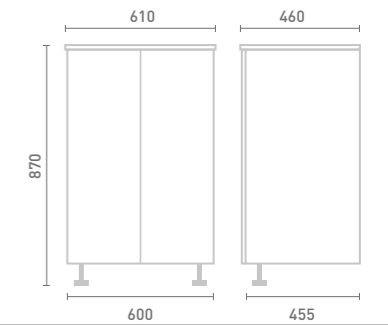

Unit Colour	Code	Price
Gloss White	FF991	€786
Dove Grey Gloss	FF992	€786
Cashmere Gloss	FF993	€786
Stone Matt	FF994	€786
Matt Fern	FF995	€786
Matt Graphite	FF996	€786
Carini Walnut	FF997	€786