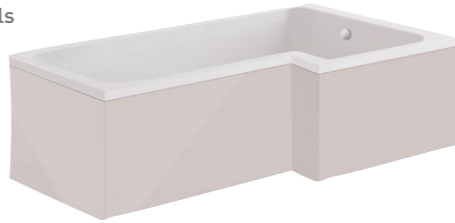

Qube L-Shaped Panels without Plinth
Height 500mm

Choose your panel size and add the colour code to the panel code eg. **BP70 (WH)** = 70 Bath Panel in Gloss White