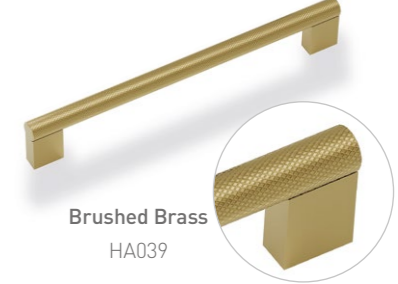

Chrome	Chrome	Chrome	Chrome
190mm	600mm	800mm	1000mm
HA028	HA025	HA026	HA027
€16	€26	€37	€62

Figura Handle

Chrome	Chrome	Chrome	Chrome
300mm	500mm	700mm	900mm
HA010	HA011	HA012	HA013
€16	€26	€37	€62

Slimline Bar Handle

Chrome
152mm HA060
190mm HA061
355mm HA062

Matt Black
152mm HA050
190mm HA051
355mm HA052

Brushed Brass
152mm HA040
190mm HA041
355mm HA042

Knurled Handle 183mm Included in unit price

Chrome
HA037

Matt Black
HA038