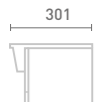

Unit Colour	Unit Width 50	Unit Width 60
Gloss White	FF041 €692	FF121 €761
Dove Grey Gloss	FF042 €692	FF122 €761
Cashmere Gloss	FF043 €692	FF123 €761
Stone Matt	FF044 €692	FF124 €761
Matt Fern	FF045 €692	FF125 €761
Matt Graphite	FF047 €692	FF127 €761
Carini Walnut	FF046 €692	FF126 €761

Extras (Not sold separately)
• Matt Black Overflow WA042 €13
• Brushed Brass Overflow WA043 €13

Twin Door Basin Unit & Liri Basin
W50/60 x H87 x D24
Includes
• Chrome overflow ring