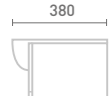

STANDARD

Twin Door Basin Unit & Reno Basin

W50/60 x H87 x D31

Includes

- Chrome overflow ring

Unit Colour	Unit Width 50	Unit Width 60
Gloss White	FF221 €786	FF321 €848
Dove Grey Gloss	FF222 €786	FF322 €848
Cashmere Gloss	FF223 €786	FF323 €848
Stone Matt	FF224 €786	FF324 €848
Matt Fern	FF225 €786	FF325 €848
Matt Graphite	FF227 €786	FF327 €848
Carini Walnut	FF226 €786	FF326 €848

Extras (Not sold separately)

- Matt Black Overflow WA042 €13
- Brushed Brass Overflow WA043 €13