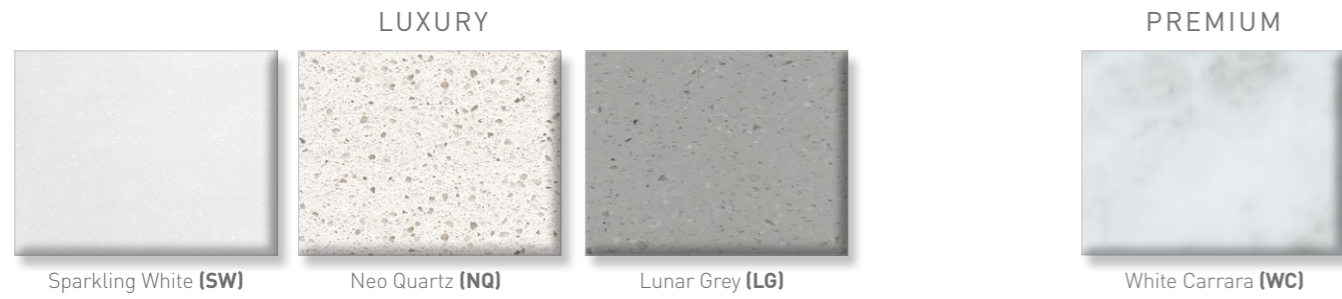

Worktop & Splashback Colours

To order, add the worktop colour code to the unit code
eg. **NH01MW (SW)**=60 Matt White Wall Unit & Sparkling White Worktop

60 Wall Mounted Unit & 12mm Solid Surface Worktop
W x H x D
Includes:
• 1 Drawer
• Choice of handles

Unit Colour	Unit Code
Matt White	NH01MW
Matt Antique Rose	NH01AR
Matt Parisian Blue	NH01PB
Matt Grey Onyx	NH01YX

Unit & Luxury Worktop
€772

Unit & Premium Worktop
€801

80 Wall Mounted Unit & 12mm Solid Surface Worktop
W x H x D
Includes:
• 1 Drawer
• Choice of handles

Matt White	NH02MW
Matt Antique Rose	NH02AR
Matt Parisian Blue	NH02PB
Matt Grey Onyx	NH02YX

Unit & Luxury Worktop
€853

Unit & Premium Worktop
€893

120 Wall Mounted Unit & 12mm Solid Surface Worktop
W x H x D
Includes:
• 2 Drawers
• Choice of handles

Matt White	NH03MW
Matt Antique Rose	NH03AR
Matt Parisian Blue	NH03PB
Matt Grey Onyx	NH03YX

Unit & Luxury Worktop
€1478

Unit & Premium Worktop
€1537

12mm Solid Surface Splashbacks*

Unit Size	Unit Code	Luxury	Premium
W61 x H38	WT171	€210	€238
W81 x H38	WT172	€256	€297
W121 x H38	WT174	€354	€411

To order, add the colour code to the splashback code eg. **WT171 (SW)**

*Not sold separately

Semi Column Universal Opening
W30 x H100 x D22
Includes
• 2 Shelves
• Choice of handles

Unit Colour	Unit Code	Price
Matt White	SC30MW	€368
Matt Antique Rose	SC30AR	€368
Matt Parisian Blue	SC30PB	€368
Matt Grey Onyx	SC30YX	€368

Back to Wall Unit, Cistern & Lune Rimless WC
W50 x H87 x D70
Includes
• 3/6L Flush Cistern
• Push Button - Chrome
• Colour Co-ordinated Worktop

Matt White	CWC50LMW	€932
Matt Antique Rose	CWC50LAR	€932
Matt Parisian Blue	CWC50LPB	€932
Matt Grey Onyx	CWC50LYX	€932

Back to Wall Unit & Cistern
W50 x H87 x D21
Includes
• 3/6L Flush Cistern
• Push Button - Chrome
• Colour Co-ordinated Worktop

Matt White	CWC50MW	€491
Matt Antique Rose	CWC50AR	€491
Matt Parisian Blue	CWC50PB	€491
Matt Grey Onyx	CWC50YX	€491

Extras (Not sold separately. Must be ordered with unit)
Push Button - Matt Black CC031 €19
Push Button - Brushed Brass CC030 €19

For matching Bath Panels see page 41

Choose your included handle

Slimline Bar Handle 152mm

Knurled Handle 183mm

Sharp Handle 100mm