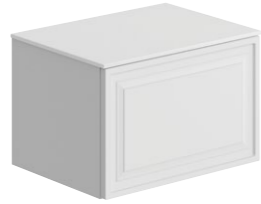

To order, add the worktop colour code to the unit code
eg. **NH01MW (SW)**=60 Matt White Wall Unit & Sparkling White Worktop

60 Wall Mounted Unit & 12mm Solid Surface Worktop
W x H x D
Includes:
• 1 Drawer
• Choice of handles