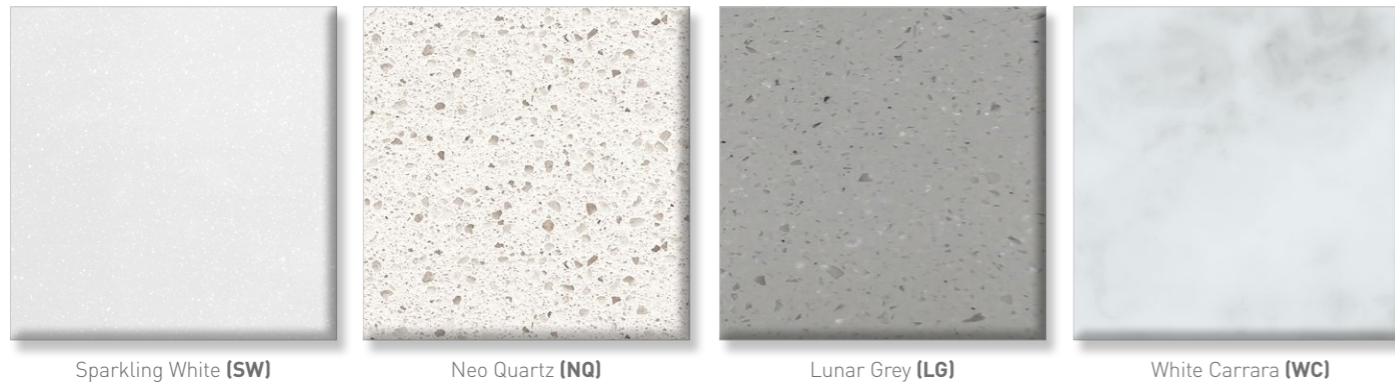

Worktop/Splashback Colours & Codes

LUXURY

PREMIUM

Handle Colours