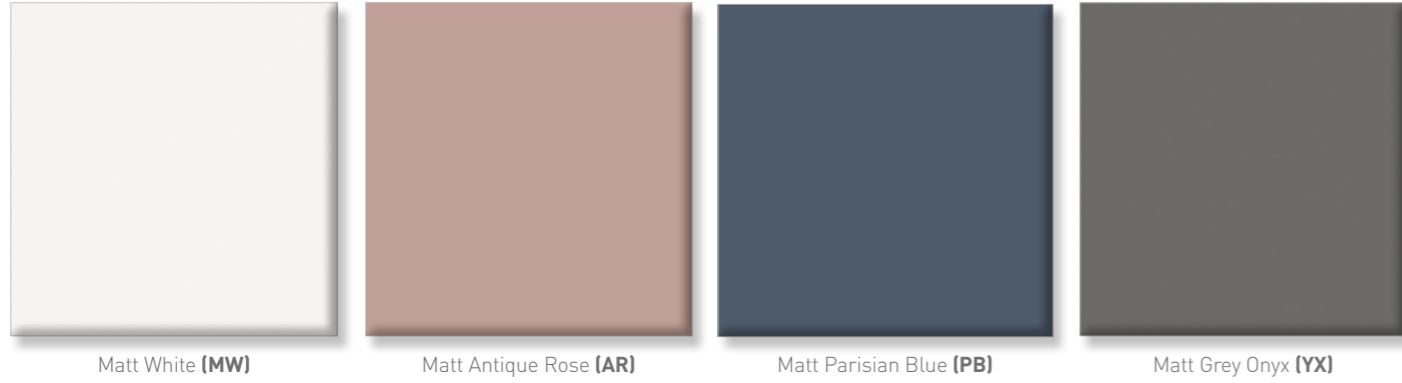

Unit Colours & Codes

MATT FINISHES