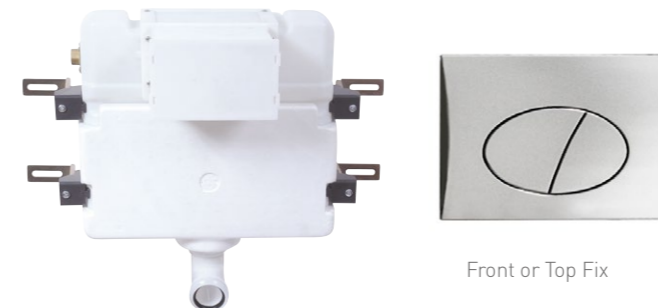

CC016 €221
Luxury Insulated Concealed Cistern
Inc Dual Flush Round Pneumatic
Push Plate
H36 x W50 x D15 (Tank Dimensions)
• Side Inlet

Front or Top Fix