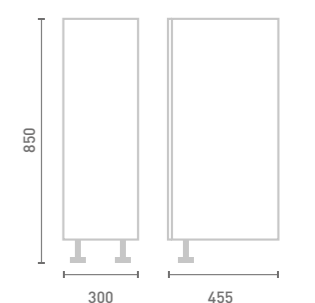

Unit Colour	Code	Price
Gloss White	UF1078	€454
Dove Grey Gloss	UF2078	€454
Cashmere Gloss	UF3078	€454
Stone Matt	UF4078	€454
Matt Fern	UF5078	€454
Matt Graphite	UF7078	€454
Carini Walnut	UF6078	€454