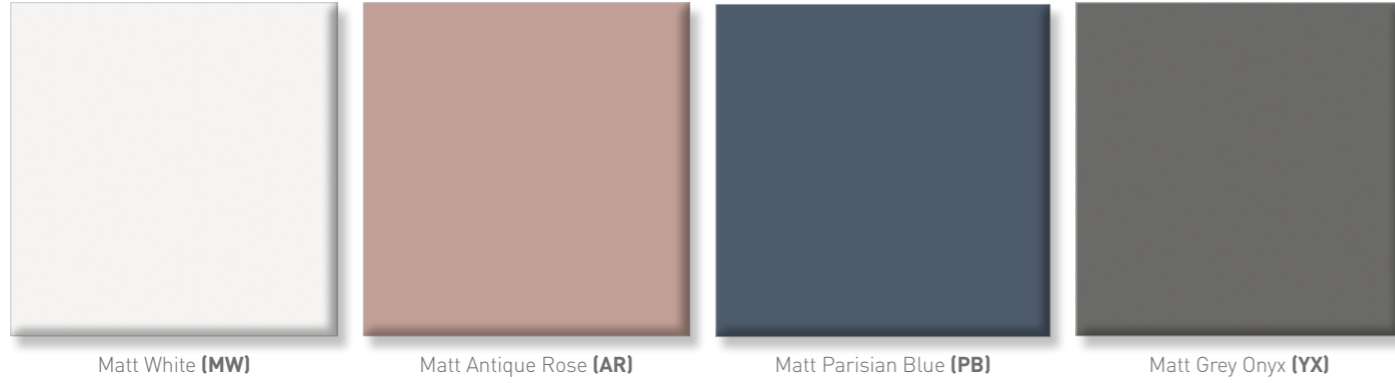

Unit Colours & Codes

MATT FINISHES