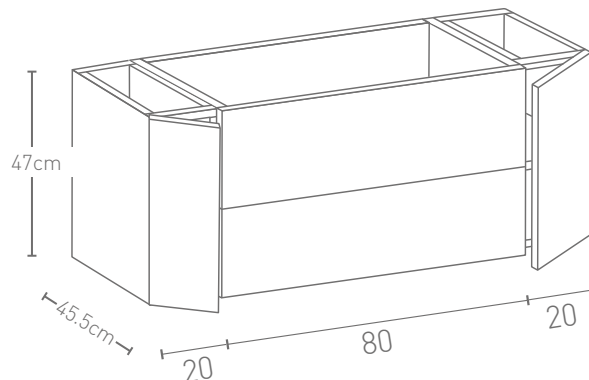

Range: I-Zone Furniture

Type: Double Door & Double Drawer Basin Unit

Code: Z23

Version/Date: v1 05/22

Waste Cutout

Colour - Unit:

Guarantee/Aftercare: During installation extra care must be taken to avoid damaging the fittings. We provide a guarantee against faulty manufacture or materials (excluding serviceable parts), providing they have been installed, cared for and used in accordance with our instructions and good plumbing practice.