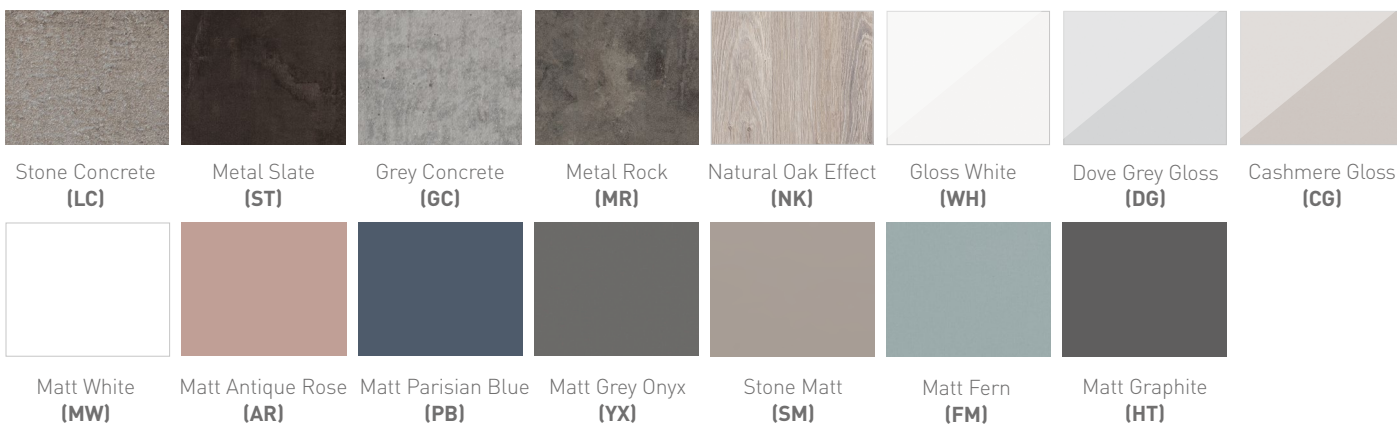

Range: I-Zone Furniture

Type: Double Door & Double Drawer Basin Unit

Code: Z23

Version/Date: v1 05/22

Waste Cutout

Colour - Unit:

Guarantee/Aftercare: During installation extra care must be taken to avoid damaging the fittings. We provide a guarantee against faulty manufacture or materials (excluding serviceable parts), providing they have been installed, cared for and used in accordance with our instructions and good plumbing practice.