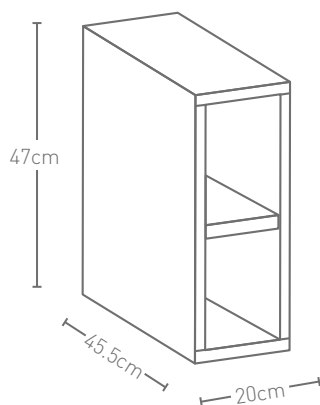

Range: I-Zone Furniture

Type: Open Base Unit

Code: Z22

Version/Date: v1 05/22

Colour - Unit:

Stone Concrete  
**(LC)**

Metal Slate  
**(ST)**

Grey Concrete  
**(GC)**