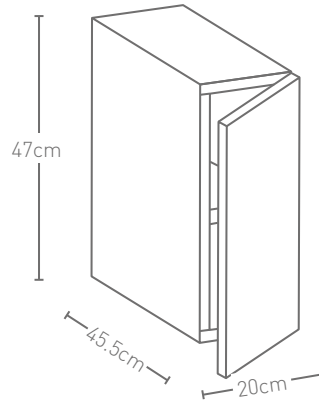

Range: I-Zone Furniture
Type: Cupboard Unit
Code: Z18
Version/Date: v1 05/22

Colour - Unit:

Guarantee/Aftercare: During installation extra care must be taken to avoid damaging the fittings. We provide a guarantee against faulty manufacture or materials (excluding serviceable parts), providing they have been installed, cared for and used in accordance with our instructions and good plumbing practice.