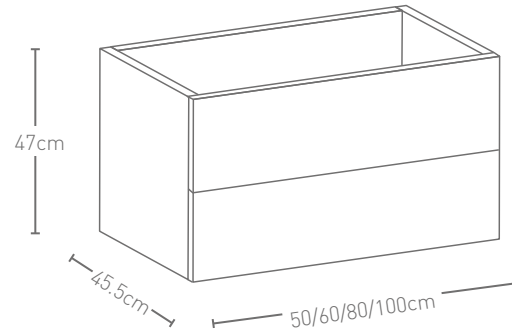

Range: I-Zone Furniture

Type: Double Drawer Basin Unit

Code: Z15 Z16 Z17 Z19

Version/Date: v1 05/22

Waste Cutout

Colour - Unit:

Guarantee/Aftercare: During installation extra care must be taken to avoid damaging the fittings. We provide a guarantee against faulty manufacture or materials (excluding serviceable parts), providing they have been installed, cared for and used in accordance with our instructions and good plumbing practice.