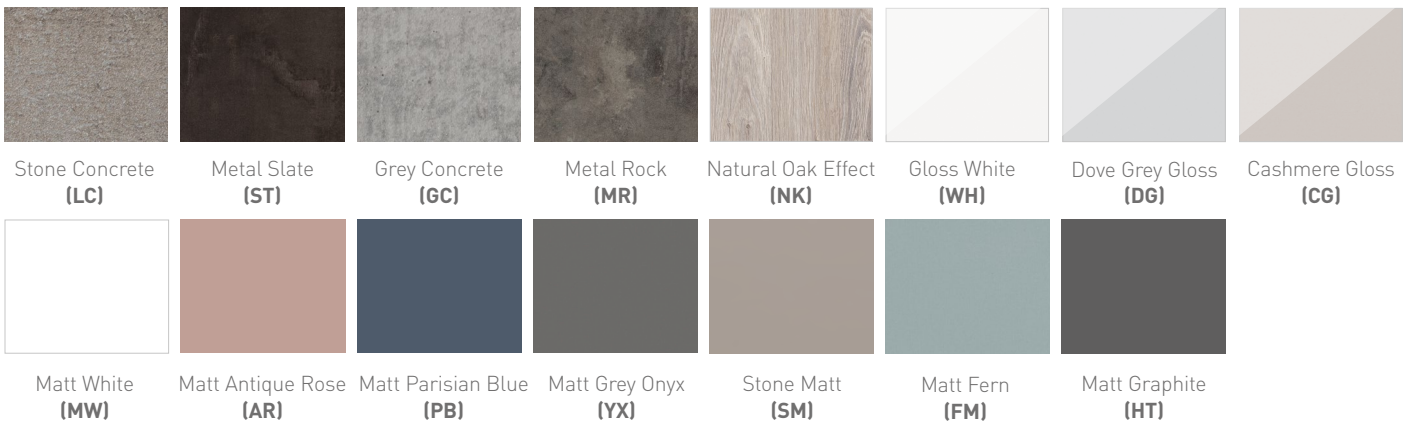

Range: I-Zone Furniture

Type: Double Drawer Basin Unit

Code: Z15 Z16 Z17 Z19

Version/Date: v1 05/22

Waste Cutout

Colour - Unit:

Guarantee/Aftercare: During installation extra care must be taken to avoid damaging the fittings. We provide a guarantee against faulty manufacture or materials (excluding serviceable parts), providing they have been installed, cared for and used in accordance with our instructions and good plumbing practice.