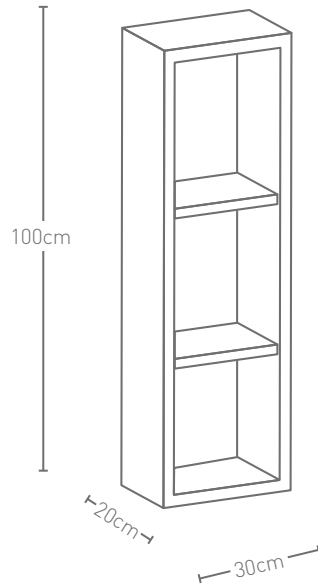

Range: I-Zone Furniture  
Type: Open Wall Storage Unit  
Code: Z04  
Version/Date: v1 05/22

Colour - Unit:

Guarantee/Aftercare: During installation extra care must be taken to avoid damaging the fittings. We provide a guarantee against faulty manufacture or materials (excluding serviceable parts), providing they have been installed, cared for and used in accordance with our instructions and good plumbing practice.