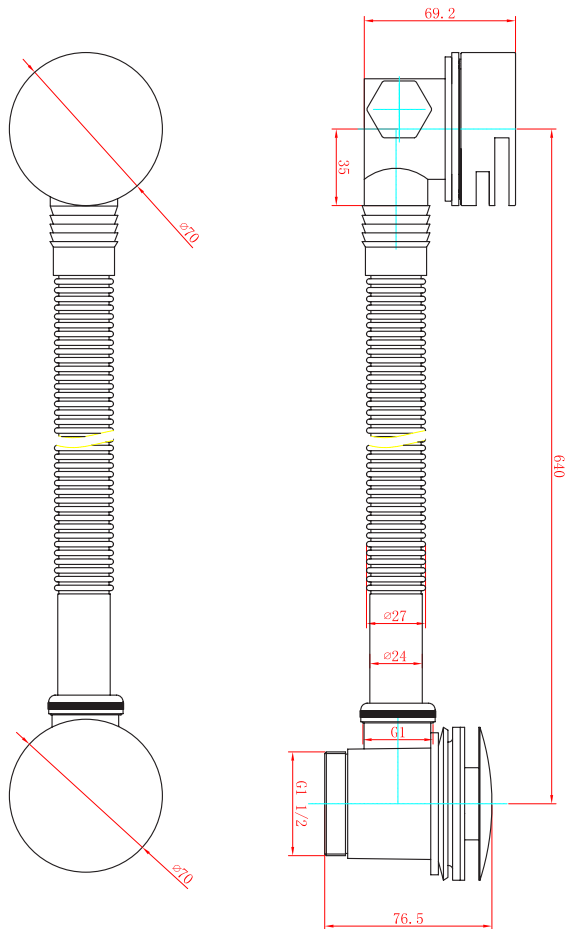

# Phoenix

DESIGNED FOR YOU

---

Technical Data Sheet

Range:	Waste & Bottle Traps
Type:	Klik Waste & Round Overflow Filler
Code:	WA003
Version/Date:	v2 01/17

Information: Klik Klak waste

Finishes:

Chrome

Notes: Drawings may not be to scale. All dimensions in mm unless otherwise stated. Information correct at time of printing but subject to change at any time.