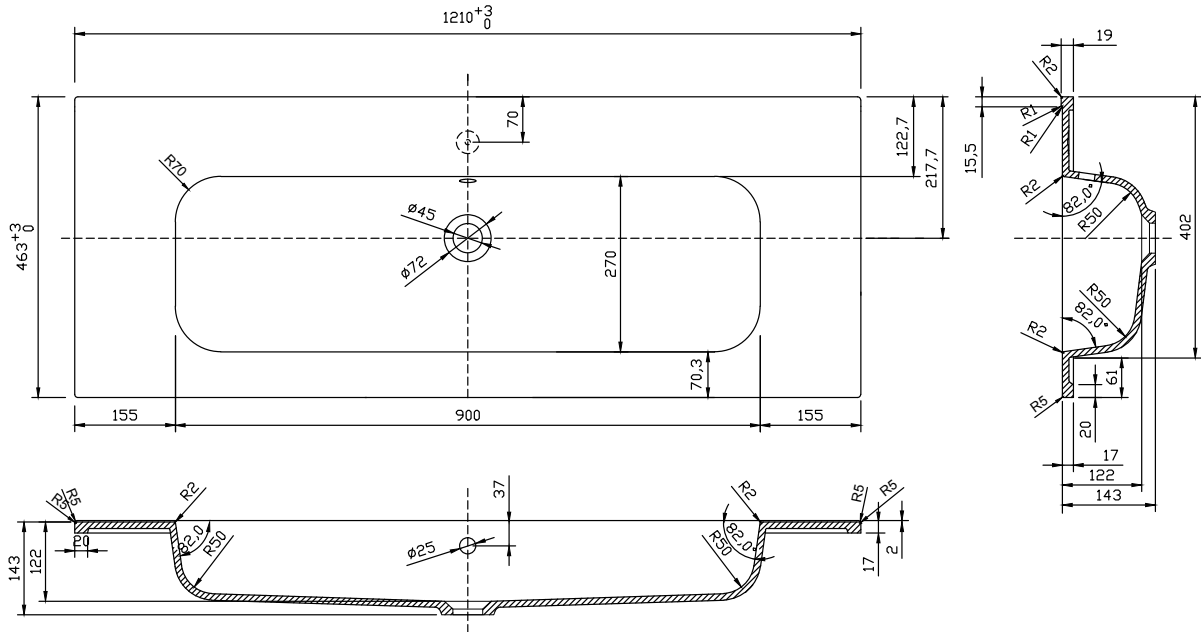

Range: I-Zone Furniture

Type: Round Mineral Cast Basin

Code: VB370

Version/Date: v1 05/22

 Inc Chrome Overflow
VB370

 Inc Matt Black Overflow
VB370B

 Inc Brushed Brass Overflow
VB370G

Guarantee/Aftercare: During installation extra care must be taken to avoid damaging the fittings. We provide a guarantee against faulty manufacture or materials (excluding serviceable parts), providing they have been installed, cared for and used in accordance with our instructions and good plumbing practice.