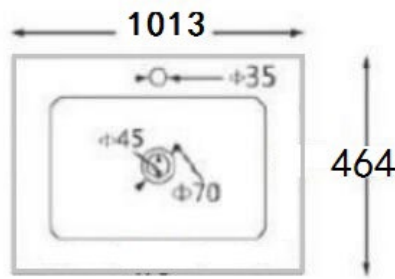

Range: I-Zone Furniture

Type: Round Ceramic Basin

Code: VB112

Version/Date: v1 05/22

Unit: mm

length: +/- 5mm

width: +/- 5mm

 Inc Chrome Overflow