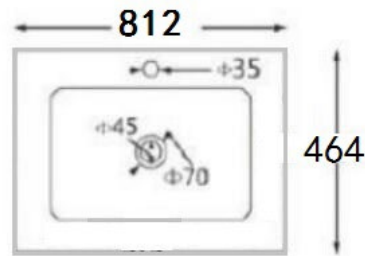

Range: I-Zone Furniture

Type: Round Ceramic Basin

Code: VB111

Version/Date: v1 05/22

Unit: mm

length: +/- 5mm

width: +/- 5mm

 Inc Chrome Overflow