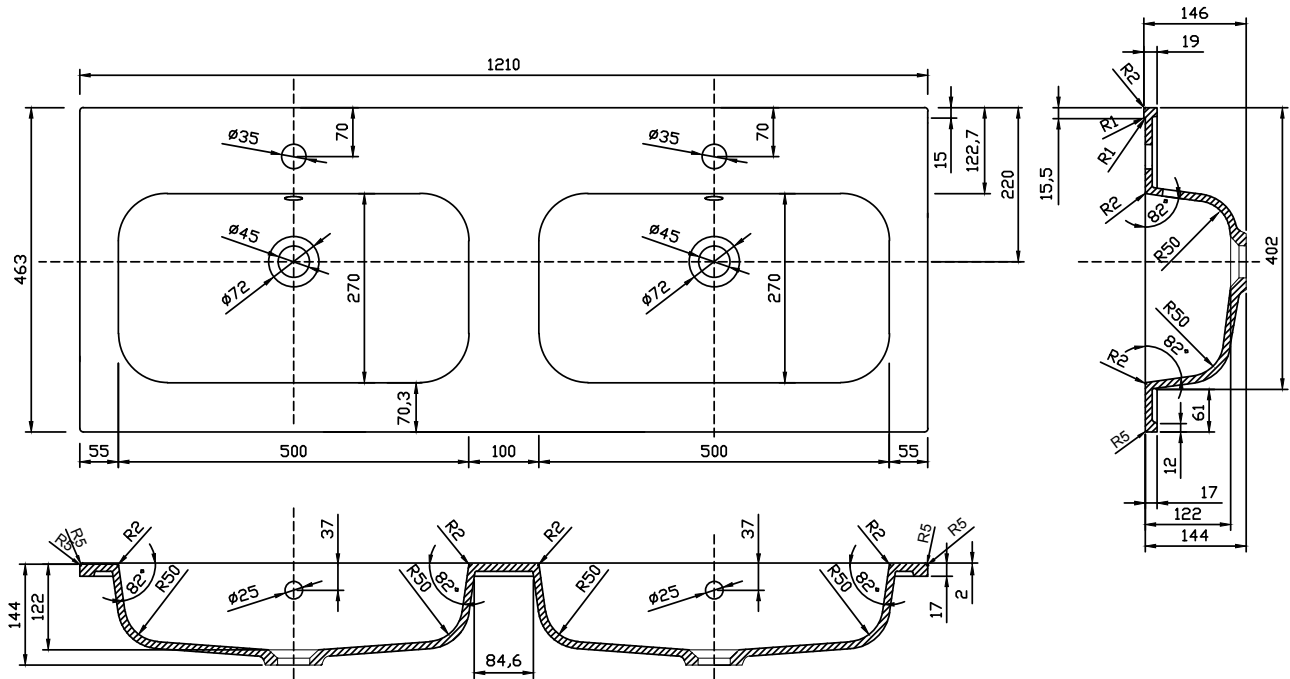

Range: I-Zone Furniture

Type: Round Mineral Cast Double Basin

Code: VB103

Version/Date: v1 05/22

 Inc Chrome Overflow
VB103

 Inc Matt Black Overflow
VB103B

 Inc Brushed Brass Overflow
VB103G

Guarantee/Aftercare: During installation extra care must be taken to avoid damaging the fittings. We provide a guarantee against faulty manufacture or materials (excluding serviceable parts), providing they have been installed, cared for and used in accordance with our instructions and good plumbing practice.