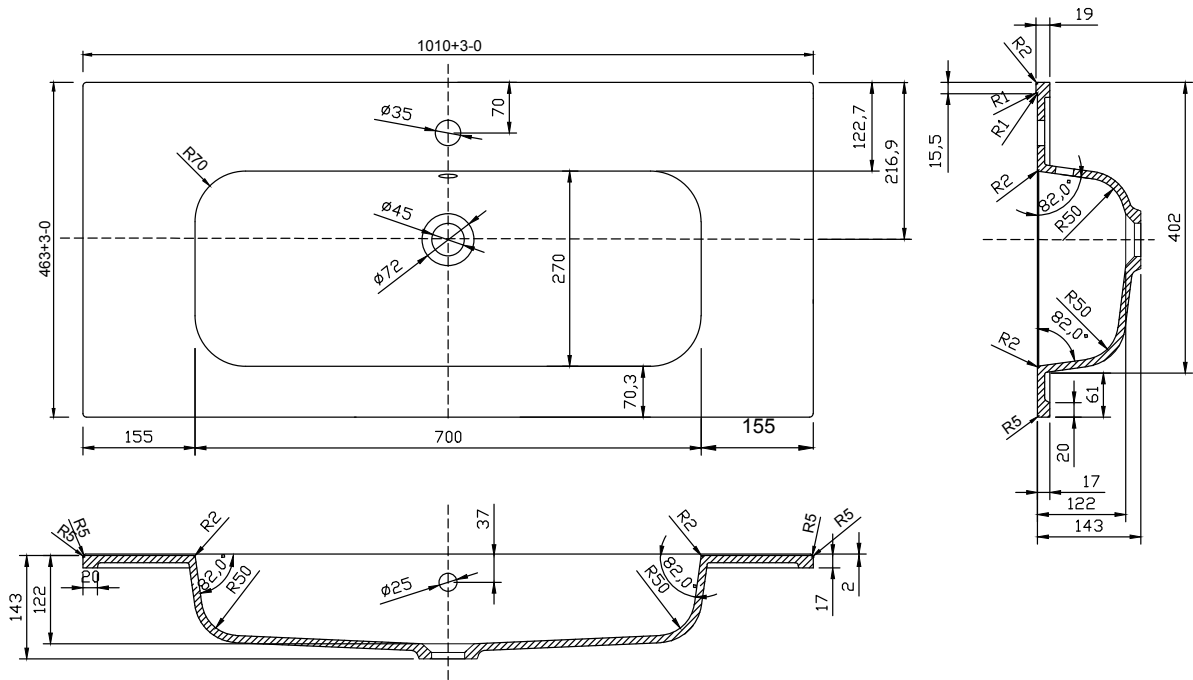

Range: I-Zone Furniture

Type: Round Mineral Cast Basin

Code: VB102

Version/Date: v1 05/22

 Inc Chrome Overflow  
VB102

 Inc Matt Black Overflow  
VB102B

 Inc Brushed Brass Overflow  
VB102G

**Guarantee/Aftercare:** During installation extra care must be taken to avoid damaging the fittings. We provide a guarantee against faulty manufacture or materials (excluding serviceable parts), providing they have been installed, cared for and used in accordance with our instructions and good plumbing practice.