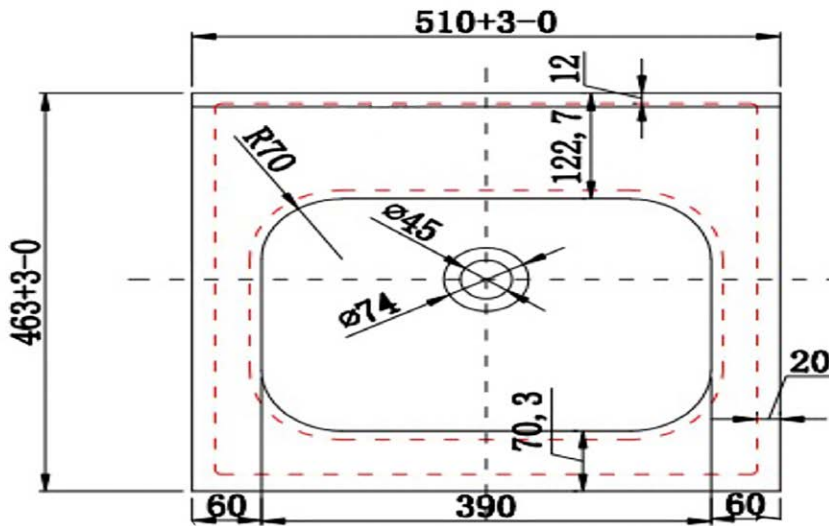

Range: I-Zone®
Type: Round Mineral Cast Basin
Code: VB099 VB359
Version/Date: v1 03/23

VB099 = 1 Taphole

VB359 = 0 Taphole

Information: VB099 = 1 Taphole
VB359 = 0 Taphole

Guarantee/Aftercare: During installation extra care must be taken to avoid damaging the fittings. We provide a guarantee against faulty manufacture or materials (excluding serviceable parts), providing they have been installed, cared for and used in accordance with our instructions and good plumbing practice. We recommend that all brassware is installed to allow access to serviceable parts as we cannot accept responsibility in the event that access is required.