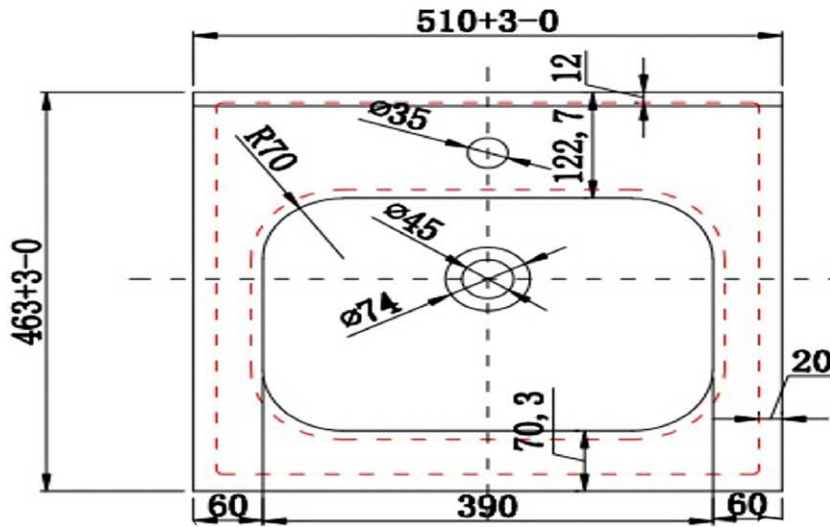

Range: I-Zone®
Type: Round Mineral Cast Basin
Code: VB099 VB359
Version/Date: v1 03/23

VB099 = 1 Taphole

VB359 = 0 Taphole

Information: VB099 = 1 Taphole
VB359 = 0 Taphole

Guarantee/Aftercare: During installation extra care must be taken to avoid damaging the fittings. We provide a guarantee against faulty manufacture or materials (excluding serviceable parts), providing they have been installed, cared for and used in accordance with our instructions and good plumbing practice. We recommend that all brassware is installed to allow access to serviceable parts as we cannot accept responsibility in the event that access is required.