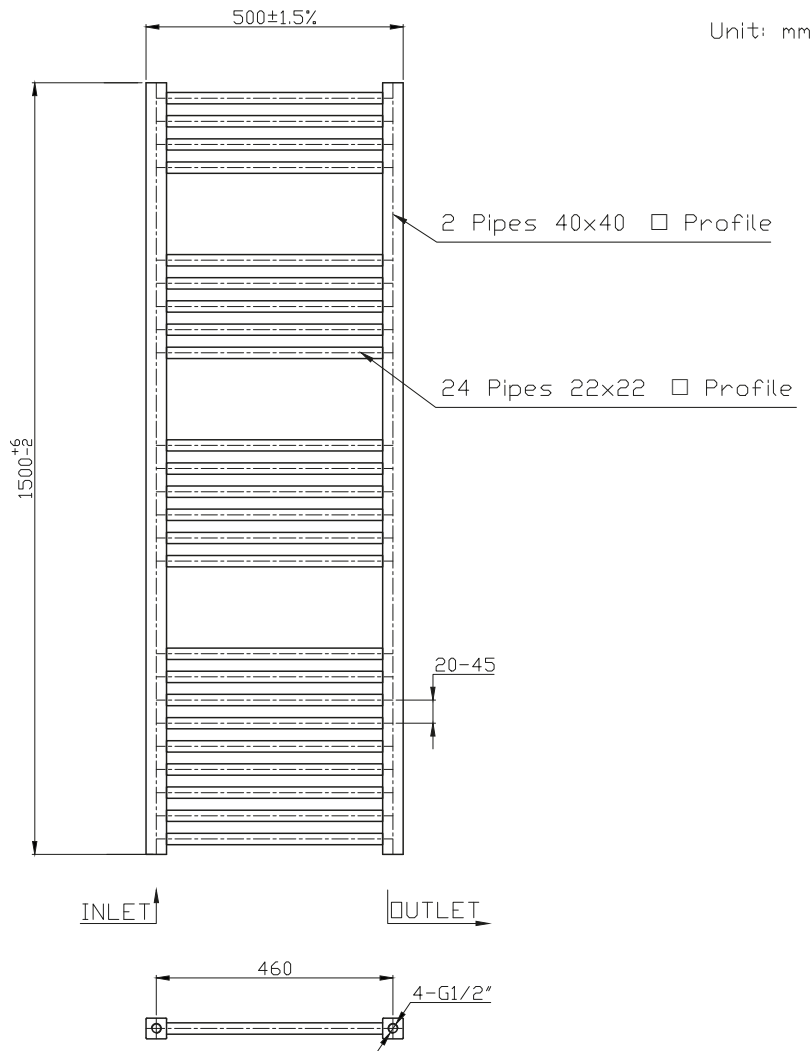

Range: Radiators

Type: I-Zone

Code: TR112 TR113 TR114 TR115 TR116

Version/Date: v1 04/23

1500 x 500 Image Shown

This product is designed as a warmer of dry towels. Placing wet towels or garments on this product may result in the deterioration of the surface finish.

Finishes:

Chrome

Anthracite

Matt Grey

Stone Matt

Matt Black

Height	Width	Pipe Centres	Wall to Pipe Centres	Watts	BTU's	Code
1500	500	460	60	690	2355	TR112
1500	500	460	60	873	2981	TR113 TR114 TR115 TR116

Guarantee/Aftercare: During installation extra care must be taken to avoid damaging the fittings. We provide a guarantee against faulty manufacture or materials (excluding serviceable parts), providing they have been installed, cared for and used in accordance with our instructions and good plumbing practice. All products installed in a commercial environment carry a 12 month guarantee. We cannot be held responsible for the use of incorrect dimensions shown for first fix without the actual products on site. All dimensions stated are nominal and are subject to manufacturing tolerances.