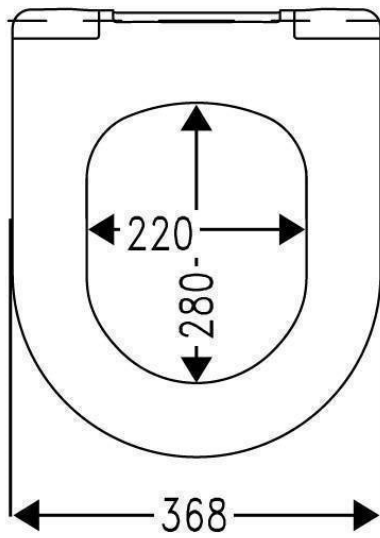

## Technical Data Sheet

Range: Sanitaryware

Type: Sima CC WC

Code: SI040

Version/Date: v1

CISTERN

SEAT

Notes: Drawings may not be to scale. All dimensions in mm unless otherwise stated. Information correct at time of printing but subject to change at any time.