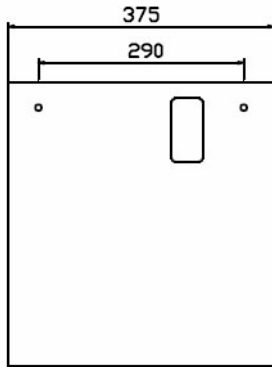

## Technical Data Sheet

Range: Sanitaryware

Type: Sima CC WC

Code: SI040

Version/Date: v1

CISTERN

SEAT

Notes: Drawings may not be to scale. All dimensions in mm unless otherwise stated. Information correct at time of printing but subject to change at any time.