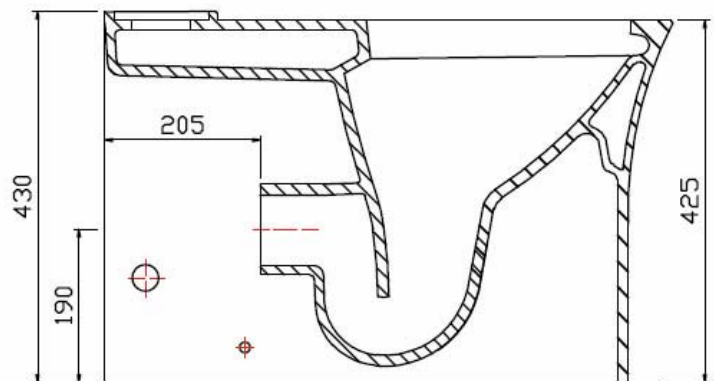

## Technical Data Sheet

Range: Sanitaryware

Type: Sima CC WC

Code: SI040

Version/Date: v1

CISTERN

SEAT

Notes: Drawings may not be to scale. All dimensions in mm unless otherwise stated. Information correct at time of printing but subject to change at any time.