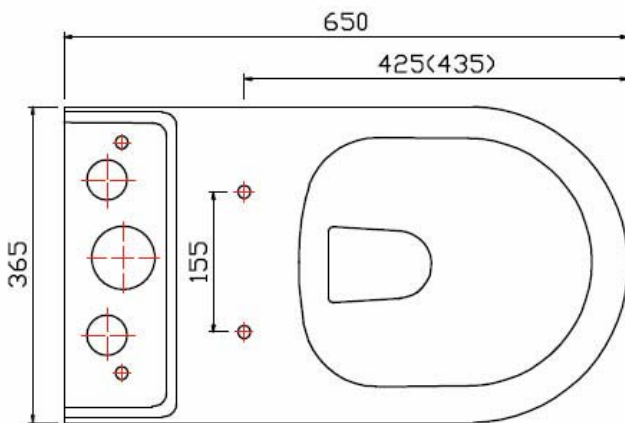

## Technical Data Sheet

Range: Sanitaryware

Type: Sima CC WC

Code: SI040

Version/Date: v1

CISTERN

SEAT

Notes: Drawings may not be to scale. All dimensions in mm unless otherwise stated. Information correct at time of printing but subject to change at any time.